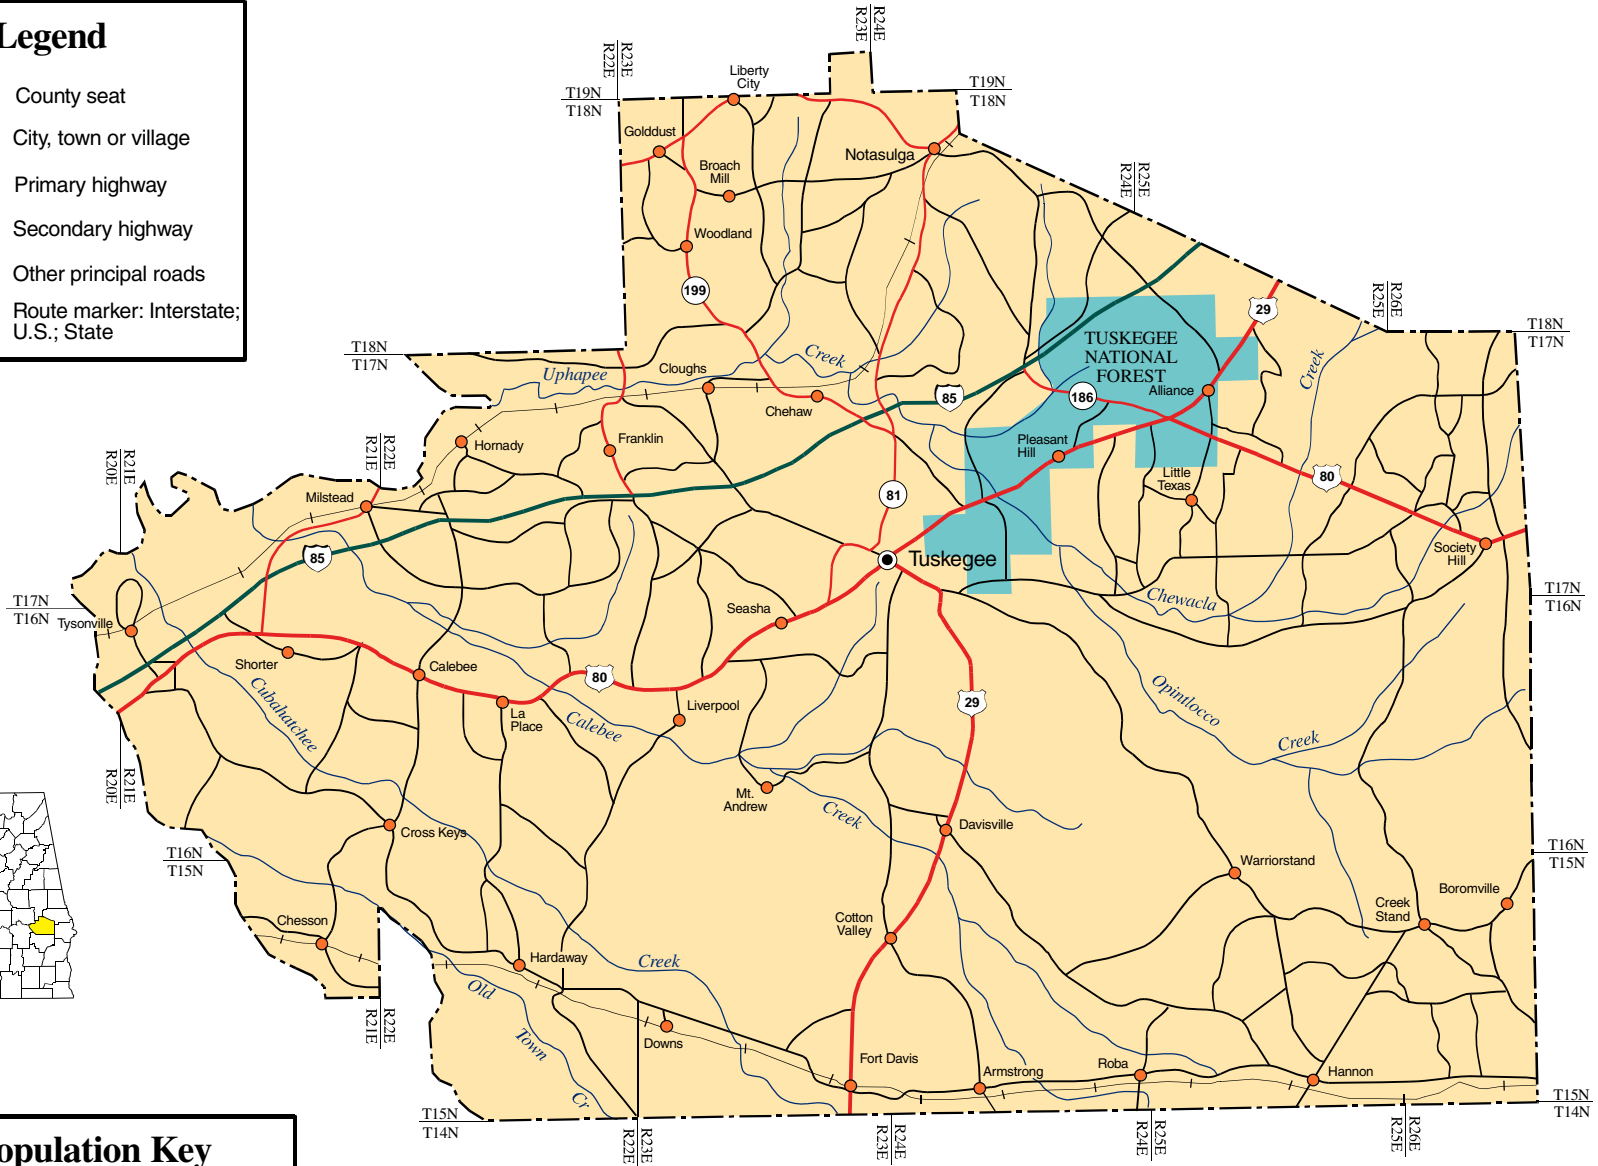

MACON COUNTY

Legend

- County seat
- City, town or village
- Primary highway
- Secondary highway
- Other principal roads
- Route marker: Interstate;
○ U.S.; State

Population Key

BIRMINGHAM.....	100,000 to 500,000
Tuscaloosa.....	50,000 to 100,000
Gadsden.....	25,000 to 50,000
Albertville.....	5,000 to 25,000
Foley.....	1,000 to 5,000
Brilliant.....	500 to 1,000
Elkmont.....	up to 500

Produced by the Dept of Geography
College of Arts and Sciences
The University of Alabama