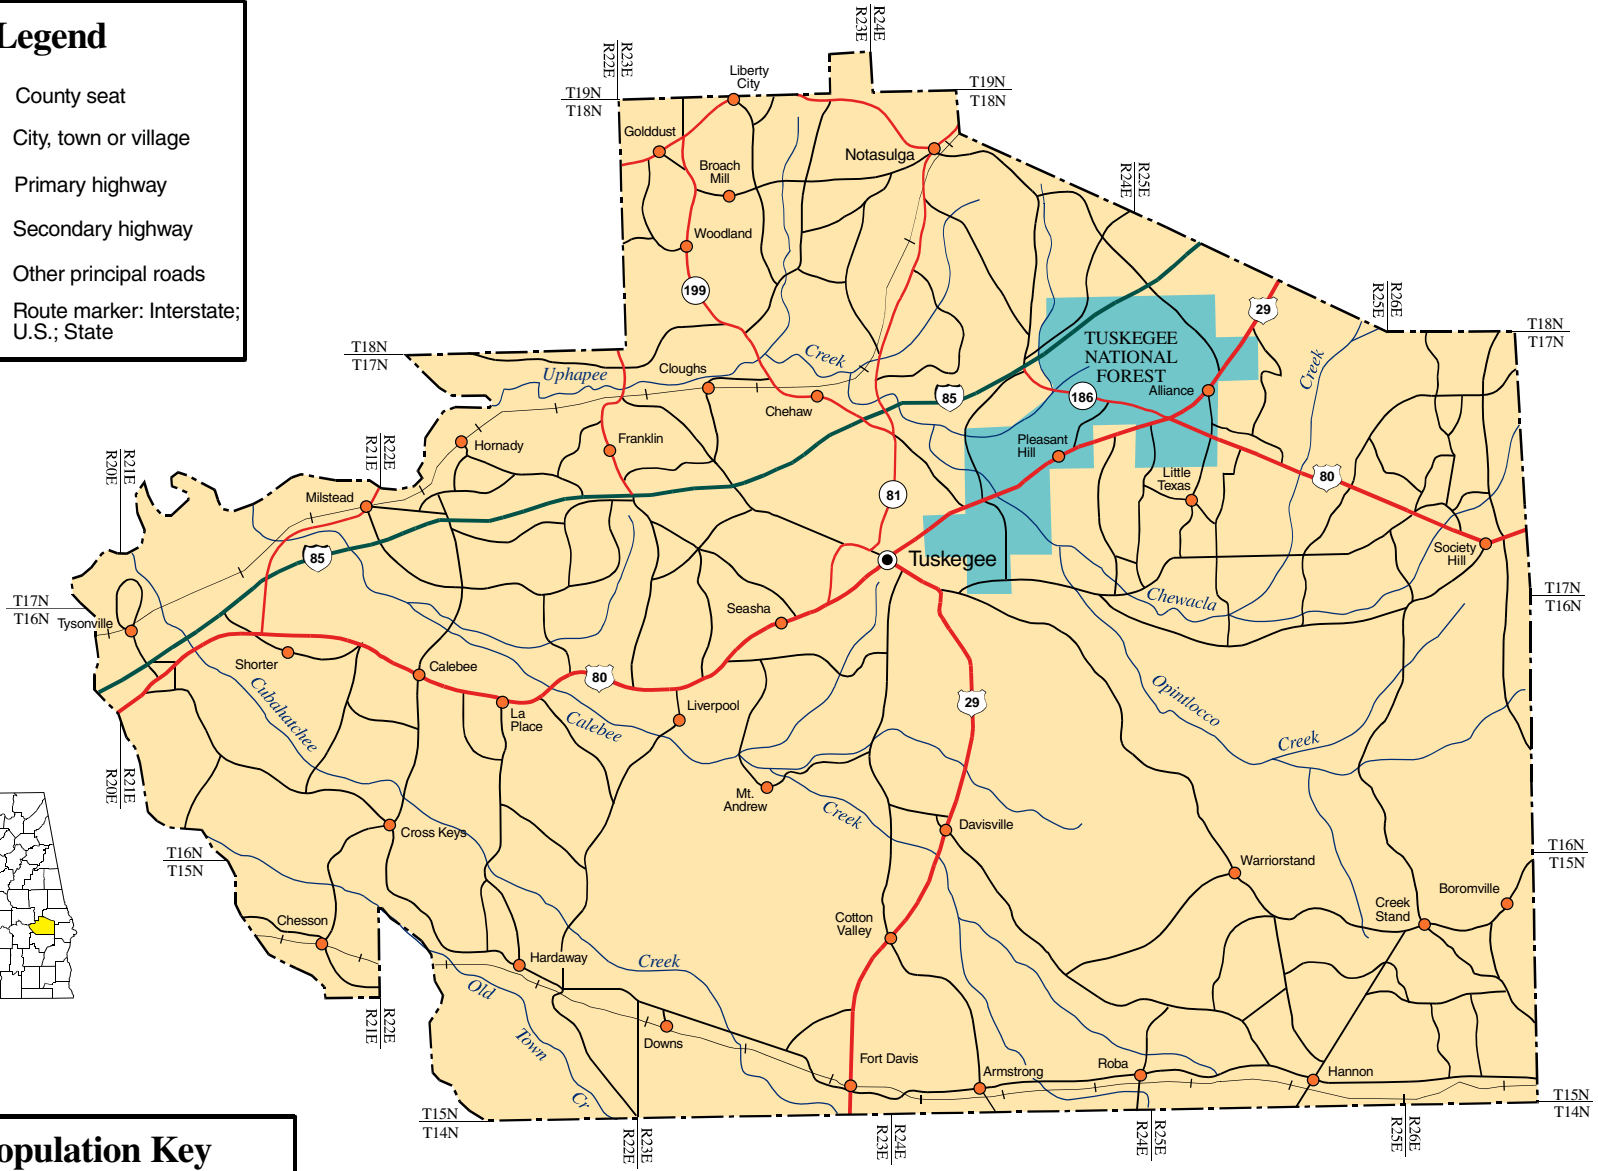

MACON COUNTY

Legend

- County seat
- City, town or village
- Primary highway
- Secondary highway
- Other principal roads
- Route marker: Interstate; U.S.; State

Population Key

BIRMINGHAM.....	100,000 to 500,000
Tuscaloosa.....	50,000 to 100,000
Gadsden.....	25,000 to 50,000
Albertville.....	5,000 to 25,000
Foley.....	1,000 to 5,000
Brilliant.....	500 to 1,000
Elkmont.....	up to 500

Produced by the Dept of Geography
College of Arts and Sciences
The University of Alabama