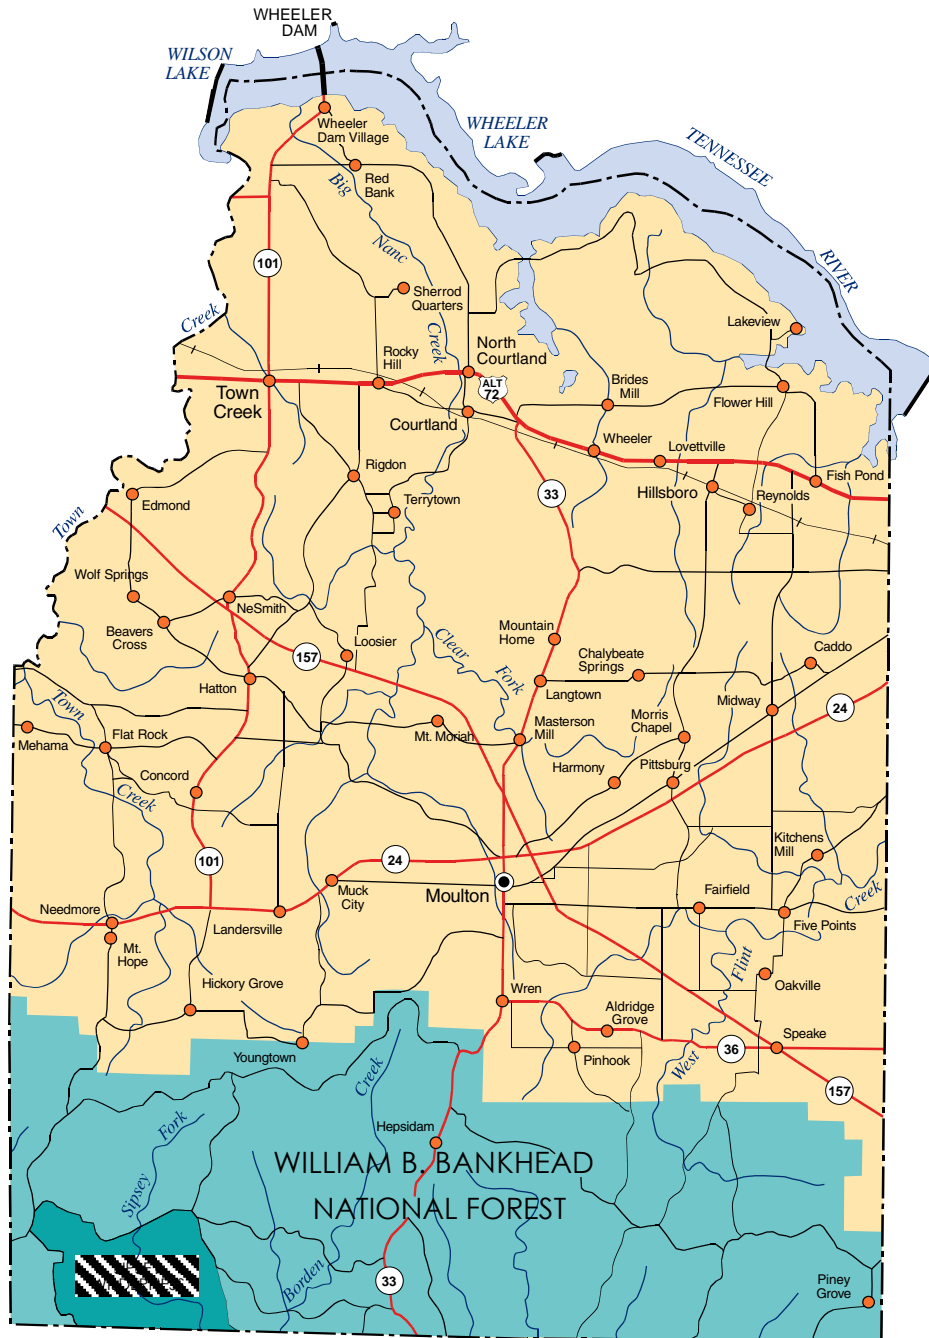

# LAWRENCE COUNTY

### Legend

- County seat
- City, town or village
- Primary highway
- Secondary highway
- Other principal roads
- Route marker: Interstate; U.S.; State

### Population Key

BIRMINGHAM	.....100,000 to 500,000
Tuscaloosa	.....50,000 to 100,000
Gadsden	.....25,000 to 50,000
Albertville	.....5,000 to 25,000
Foley	.....1,000 to 5,000
Brilliant	.....500 to 1,000
Elkmont	.....up to 500