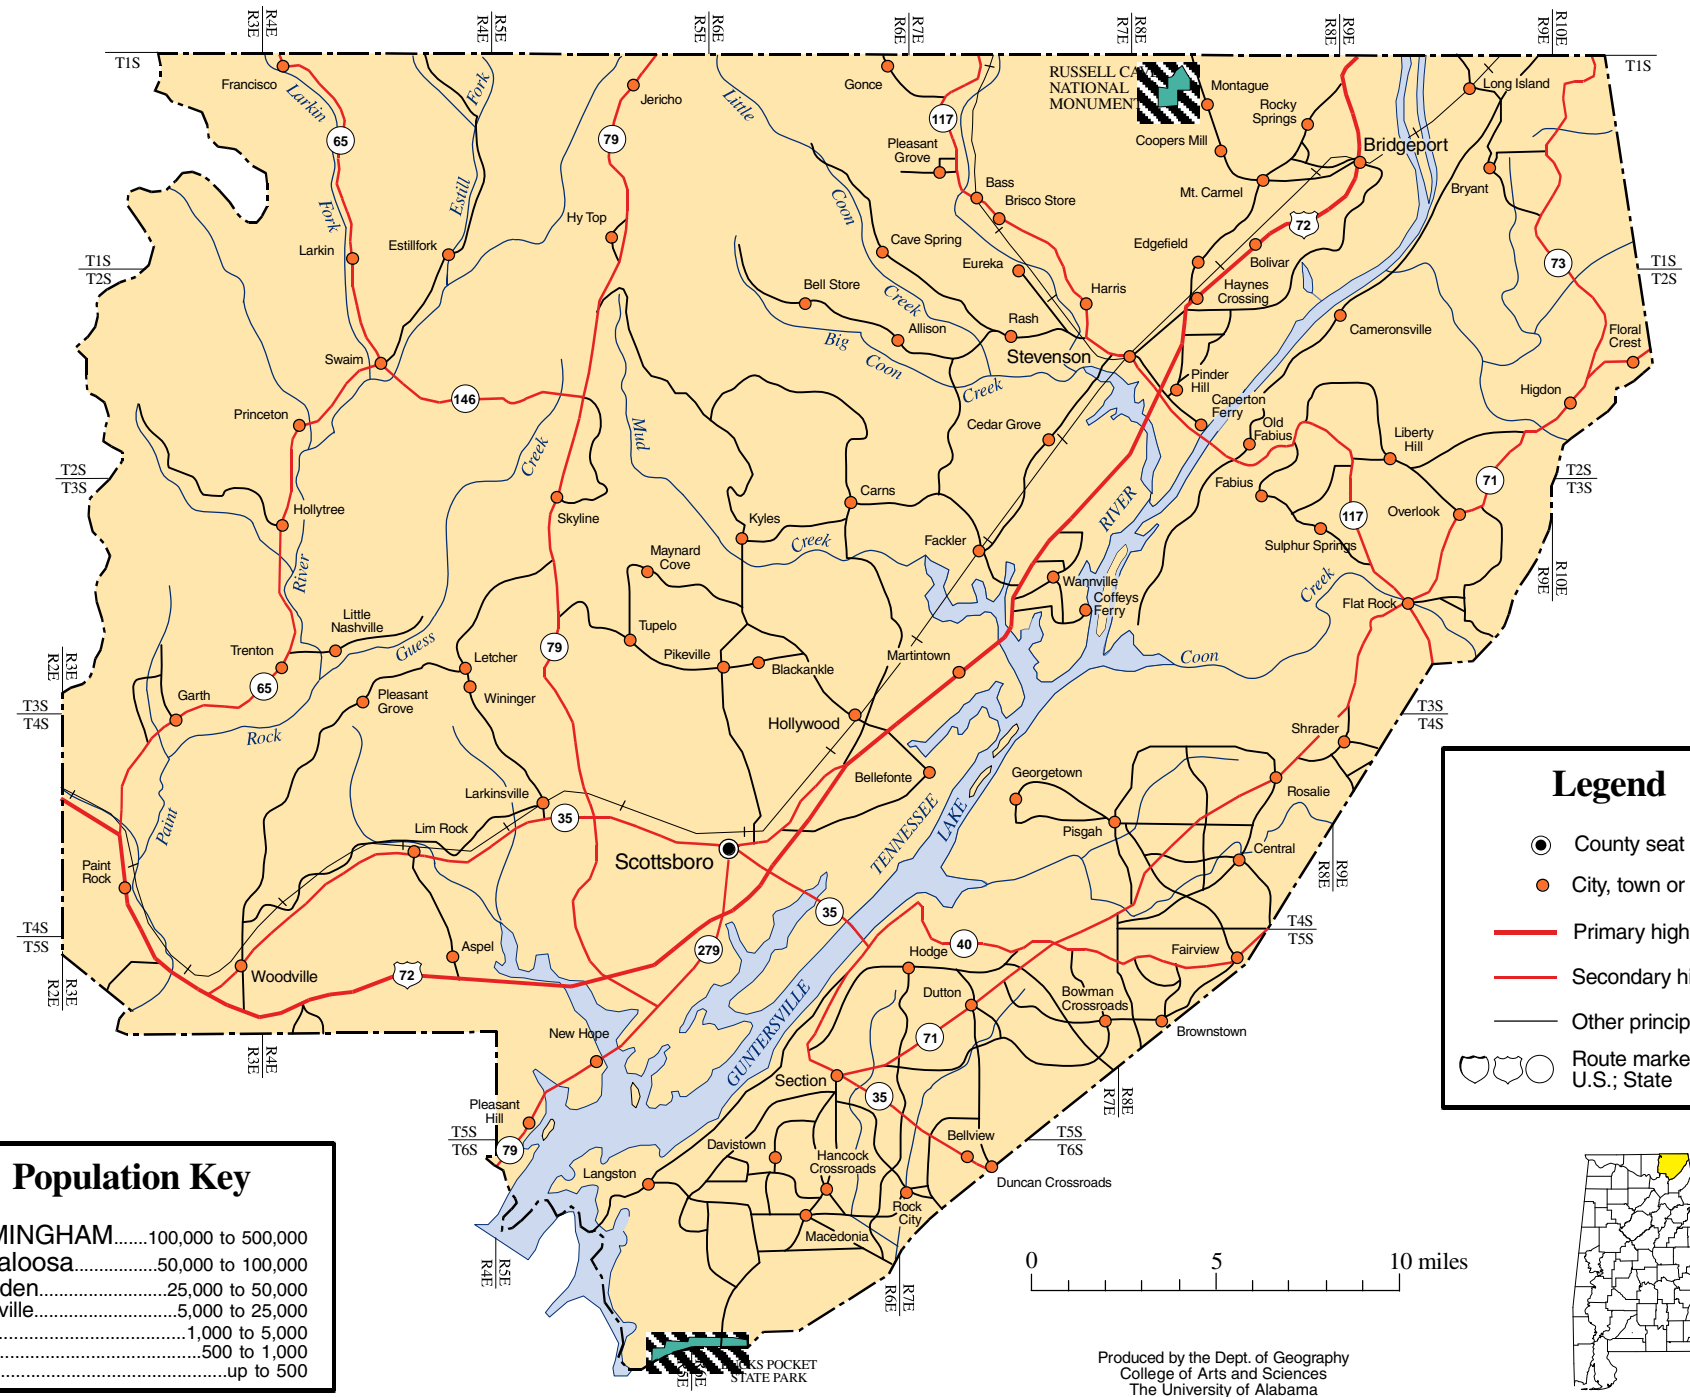

# JACKSON COUNTY

### Legend

- County seat
- City, town or village
- Primary highway
- Secondary highway
- Other principal roads
- Route marker: Interstate; U.S.; State

### Population Key

BIRMINGHAM.....	100,000 to 500,000
Tuscaloosa.....	50,000 to 100,000
Gadsden.....	25,000 to 50,000
Albertville.....	5,000 to 25,000
Foley.....	1,000 to 5,000
Brilliant.....	500 to 1,000
Elkmont.....	up to 500

Produced by the Dept. of Geography  
College of Arts and Sciences  
The University of Alabama