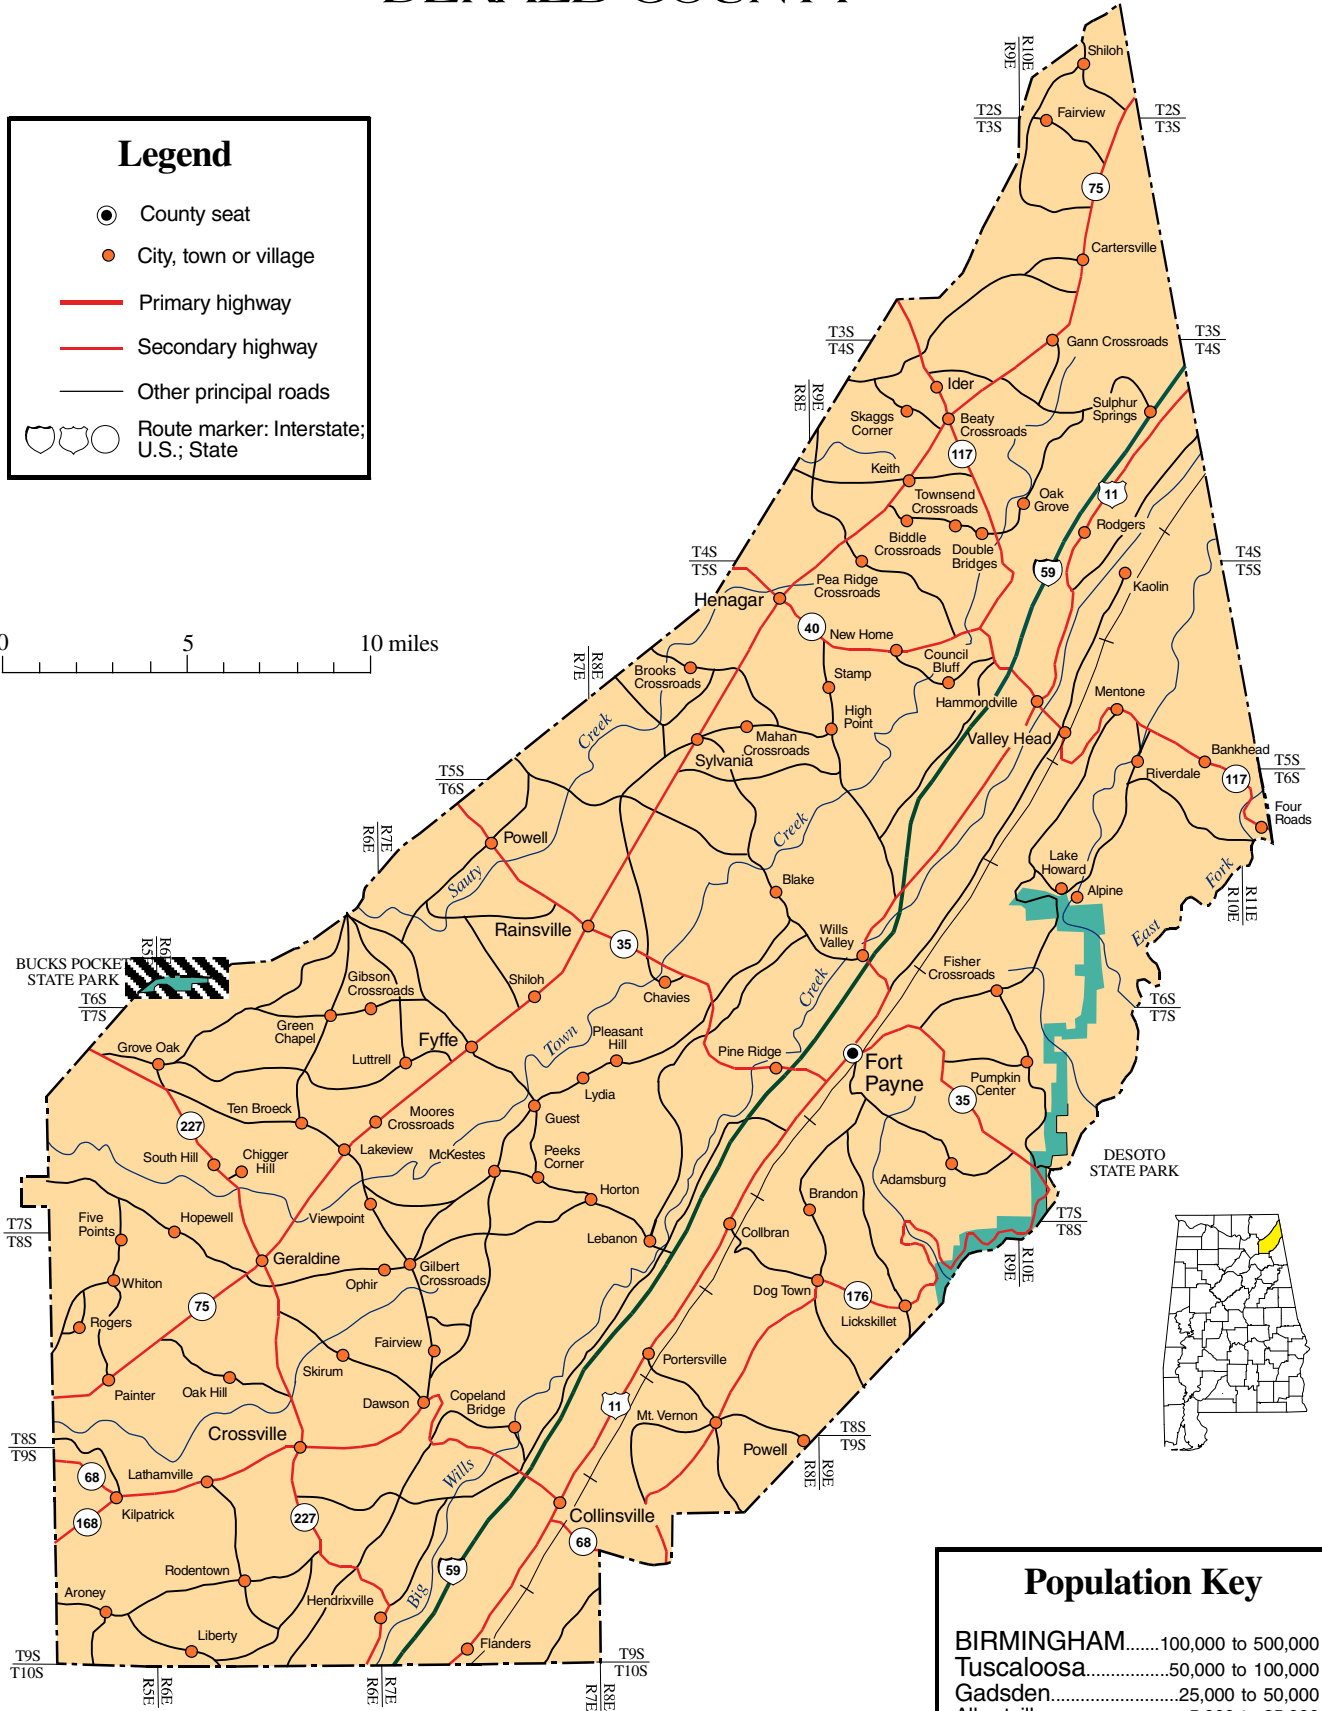

# DEKALB COUNTY

### Legend

- County seat
- City, town or village
- Primary highway
- Secondary highway
- Other principal roads
- Route marker: Interstate; U.S.; State

### Population Key

BIRMINGHAM	.....100,000 to 500,000
Tuscaloosa	.....50,000 to 100,000
Gadsden	.....25,000 to 50,000
Albertville	.....5,000 to 25,000
Foley	.....1,000 to 5,000
Brilliant	.....500 to 1,000
Elkmont	.....up to 500

Produced by the Dept. of Geography  
College of Arts and Sciences  
The University of Alabama