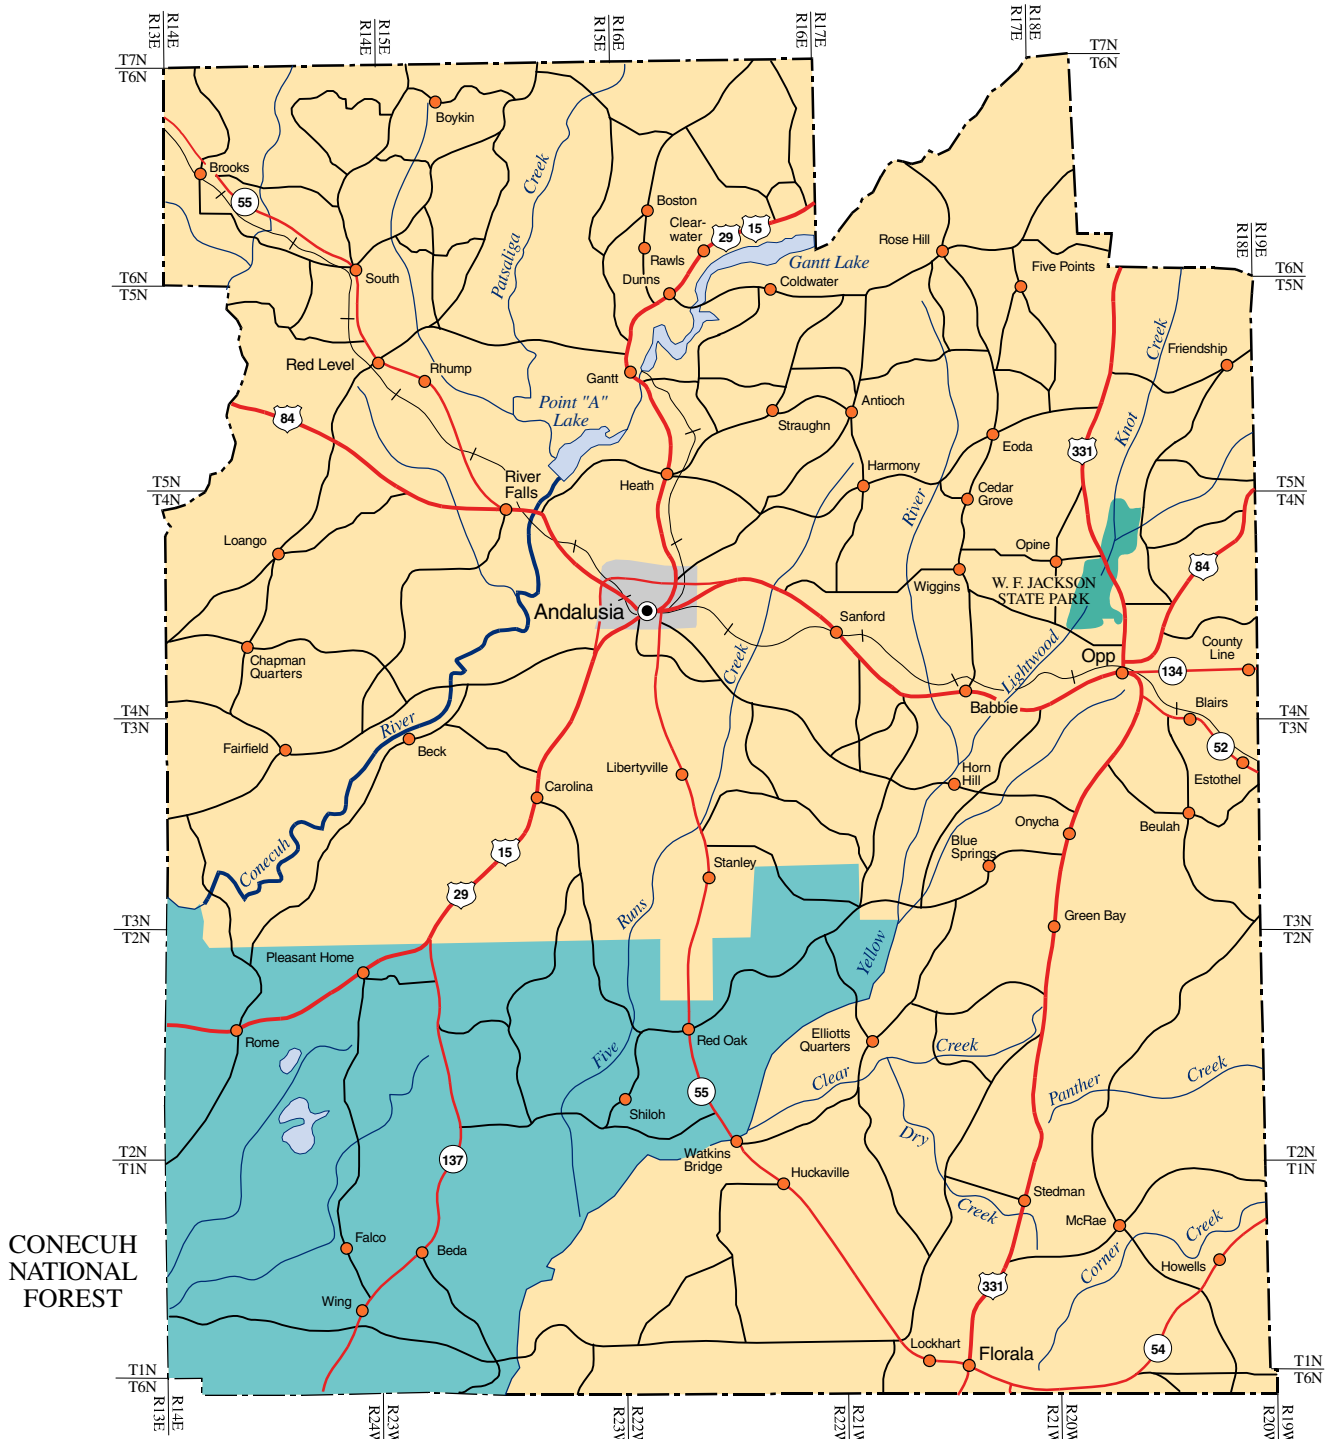

# COVINGTON COUNTY

### Legend

- County seat
- City, town or village
- Primary highway
- Secondary highway
- Other principal roads
- Ⓜ Ⓝ ○ Route marker: Interstate; U.S.; State

### Population Key

|                  |                    |
|------------------|--------------------|
| BIRMINGHAM.....  | 100,000 to 500,000 |
| Tuscaloosa.....  | 50,000 to 100,000  |
| Gadsden.....     | 25,000 to 50,000   |
| Albertville..... | 5,000 to 25,000    |
| Foley.....       | 1,000 to 5,000     |
| Brilliant.....   | 500 to 1,000       |
| Elkmont.....     | up to 500          |