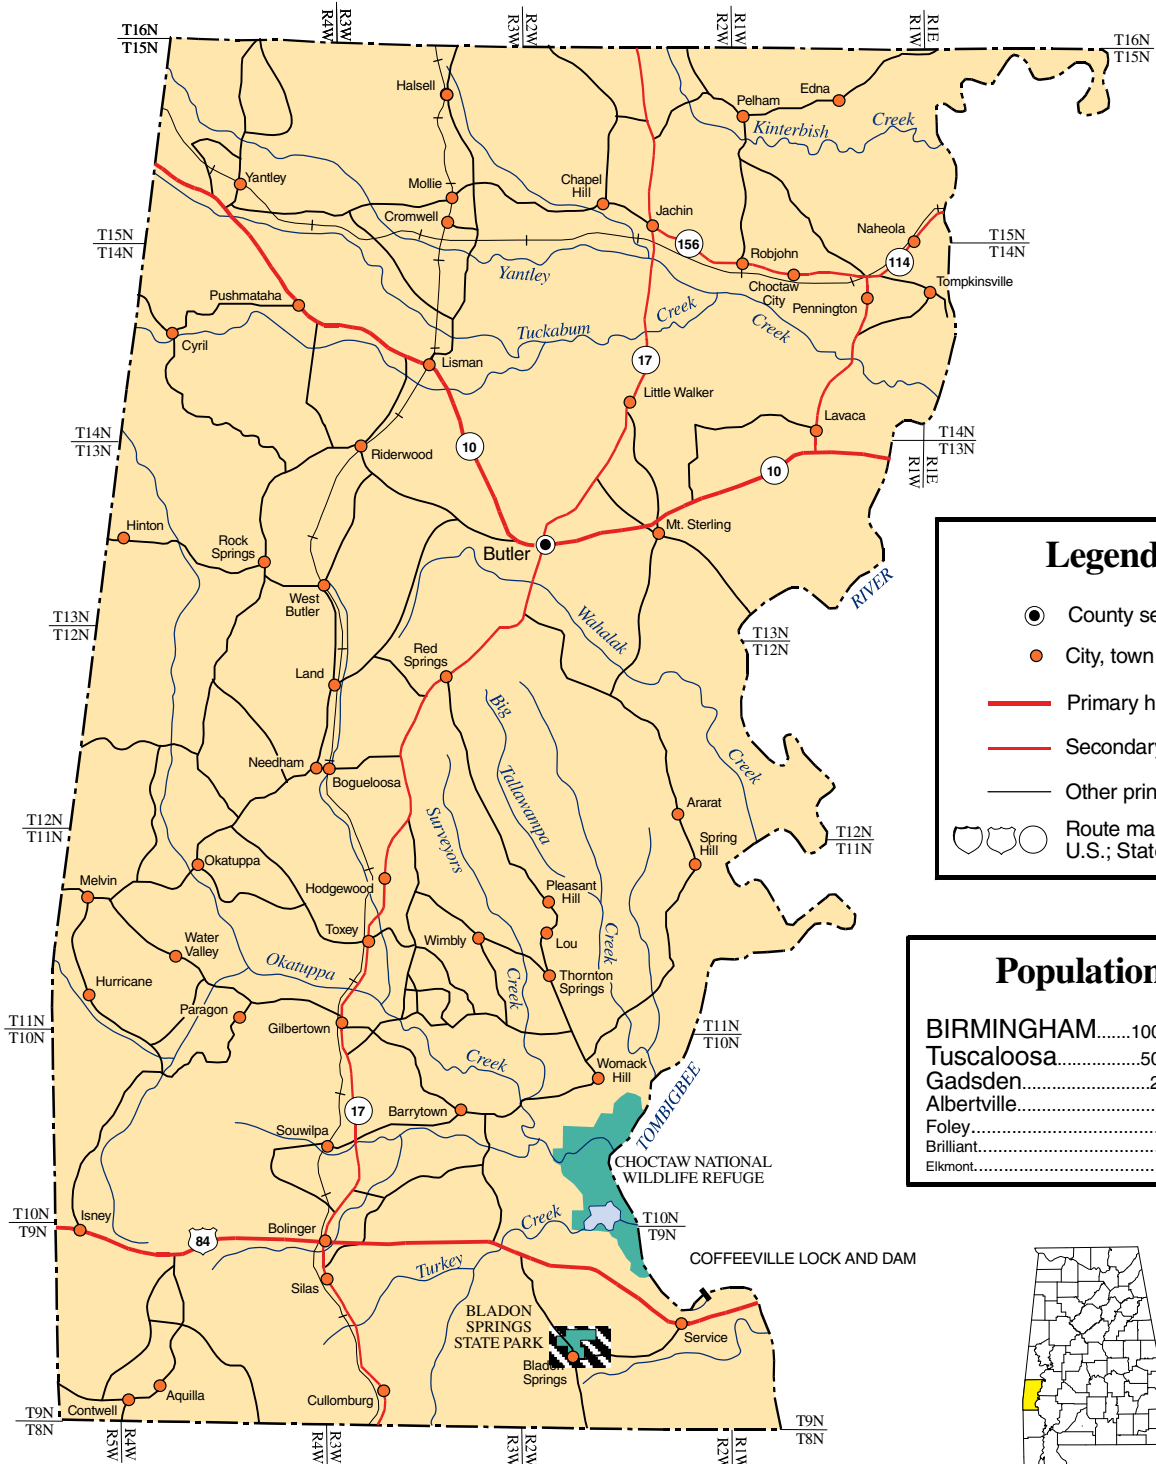

CHOCTAW COUNTY

Legend

- County seat
- City, town or village
- Primary highway
- Secondary highway
- Other principal roads
- Route marker: Interstate; U.S.; State

Population Key

BIRMINGHAM	100,000 to 500,000
Tuscaloosa	50,000 to 100,000
Gadsden	25,000 to 50,000
Albertville	5,000 to 25,000
Foley	1,000 to 5,000
Brilliant	500 to 1,000
Elkmont	up to 500

Produced by the Dept. of Geography
College of Arts and Sciences
The University of Alabama