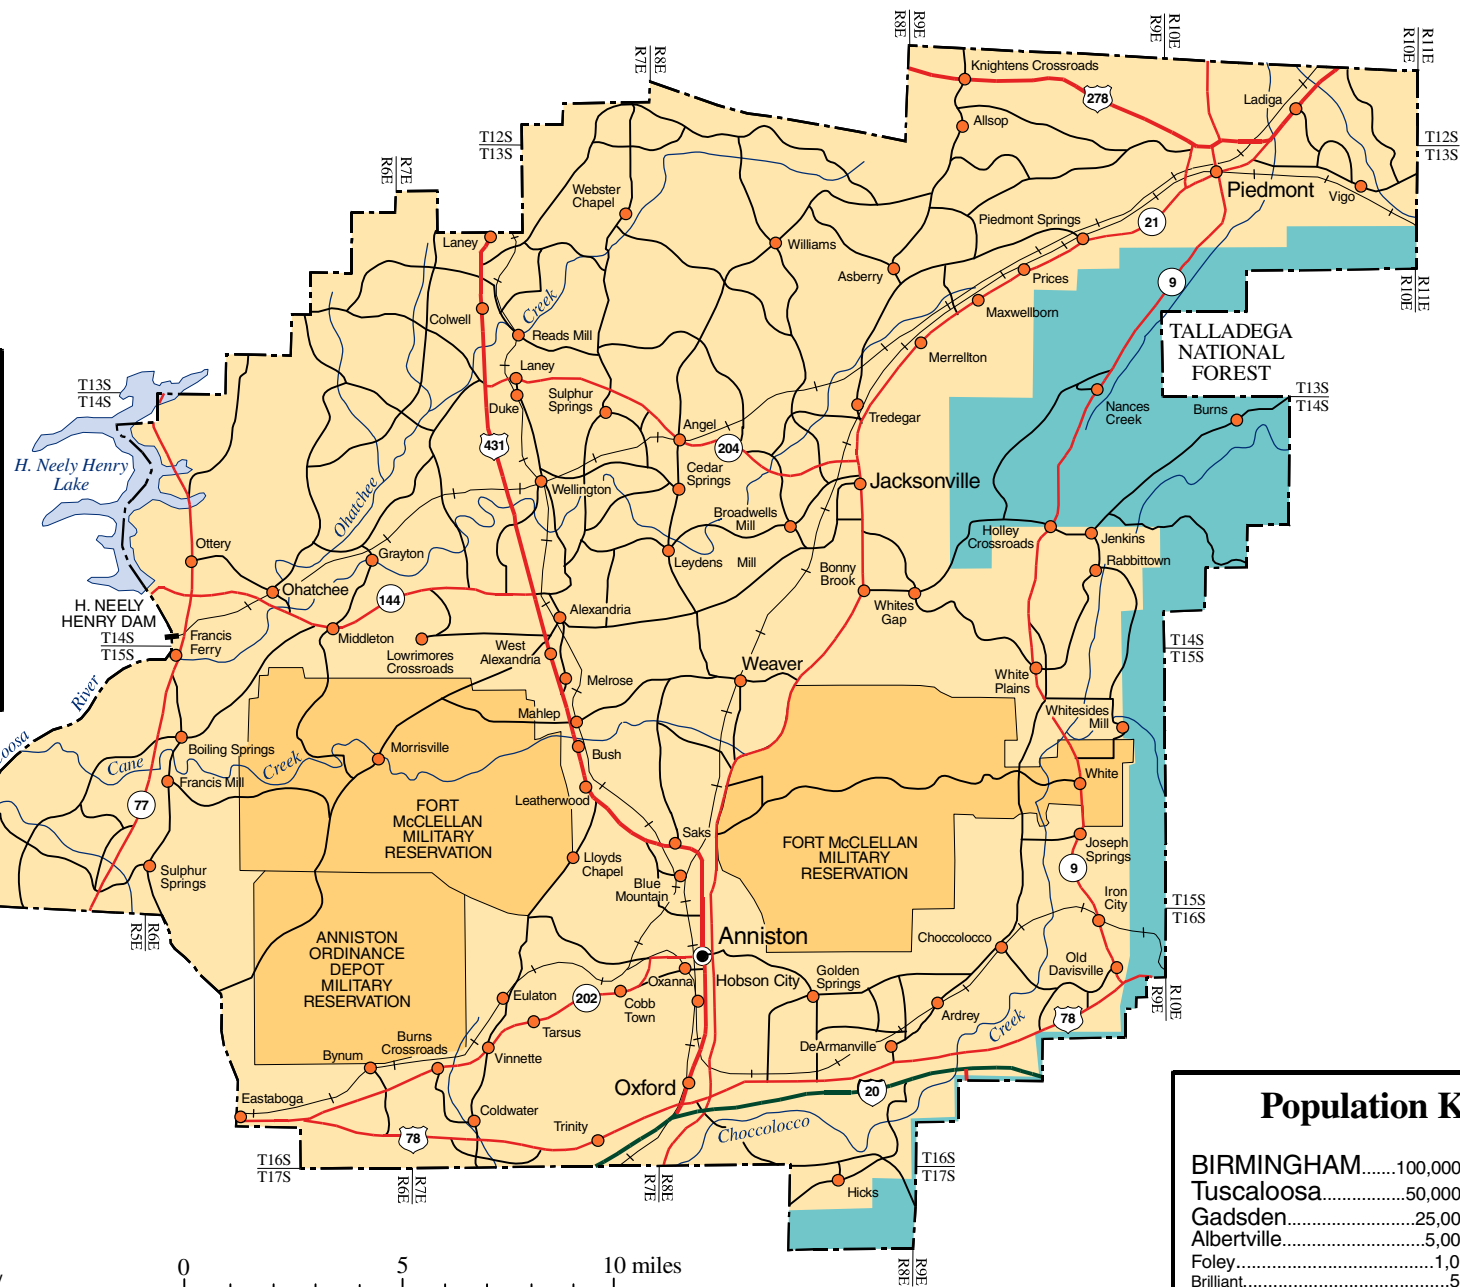

CALHOUN COUNTY

Legend

- County seat
- City, town or village
- Primary highway
- Secondary highway
- Other principal roads
- Route marker: Interstate; U.S.; State

Population Key

BIRMINGHAM.....	100,000 to 500,000
Tuscaloosa.....	50,000 to 100,000
Gadsden.....	25,000 to 50,000
Albertville.....	5,000 to 25,000
Foley.....	1,000 to 5,000
Brilliant.....	500 to 1,000
Elkmont.....	up to 500