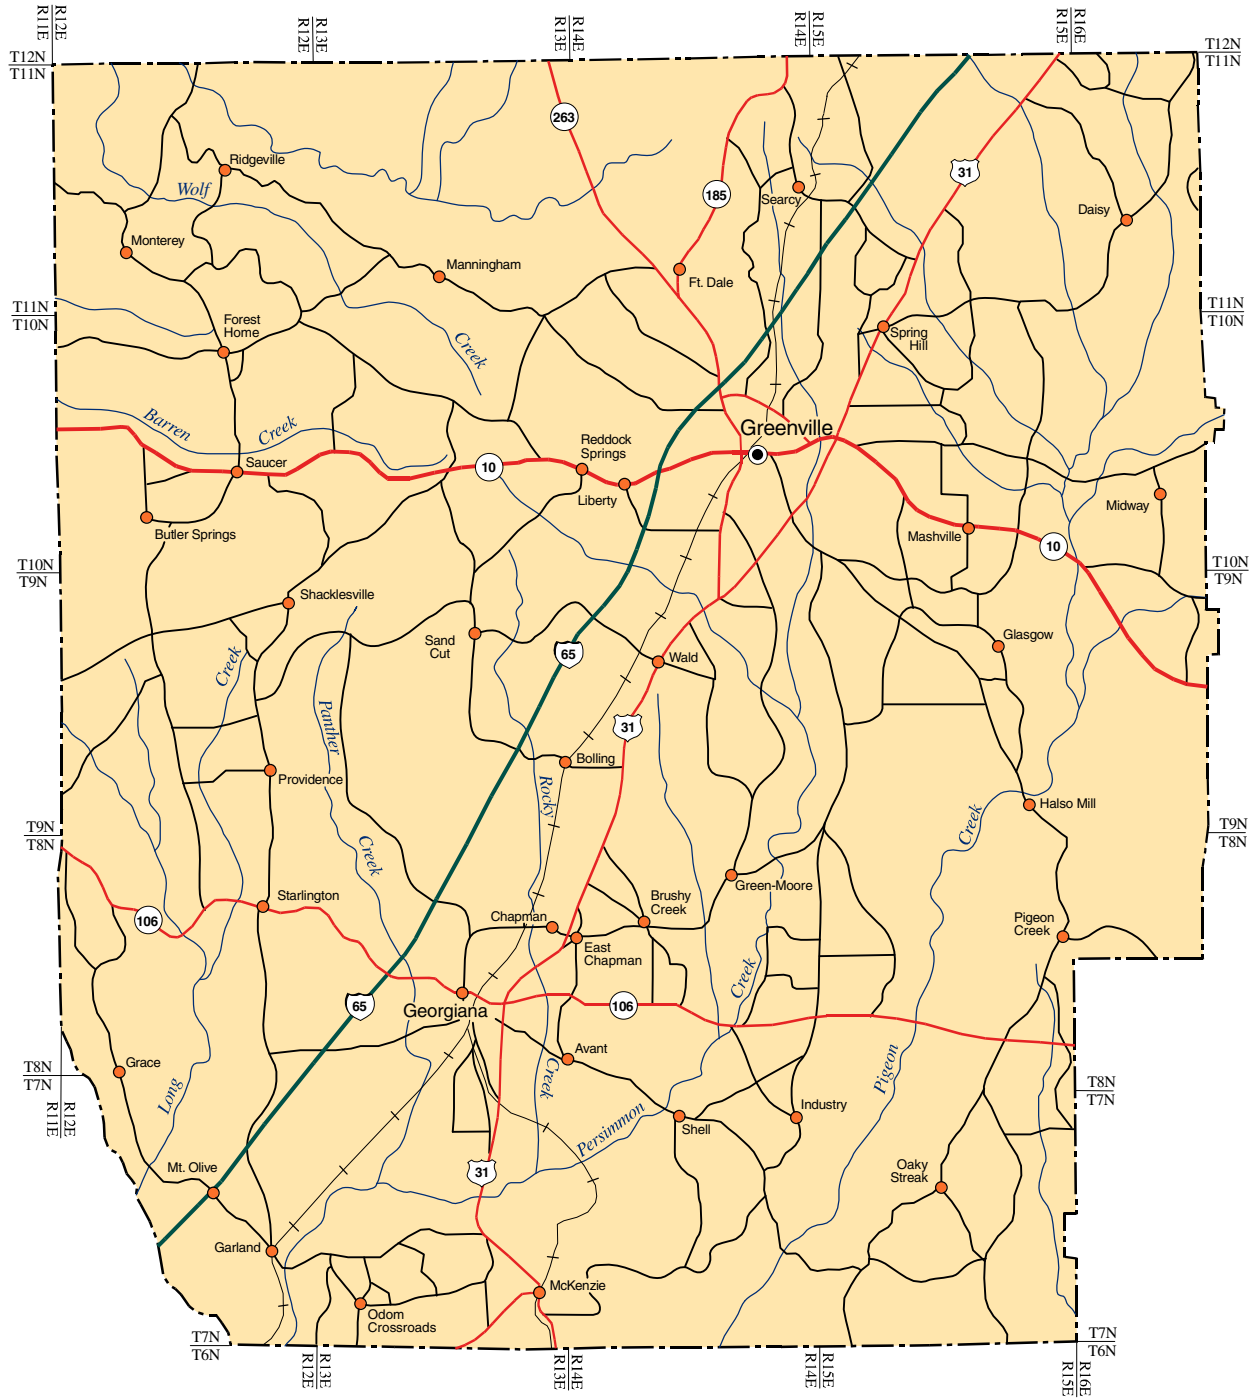

BUTLER COUNTY

Legend

- County seat
- City, town or village
- Primary highway
- Secondary highway
- Other principal roads
- Route marker: Interstate; U.S.; State

Population Key

BIRMINGHAM.....	100,000 to 500,000
Tuscaloosa.....	50,000 to 100,000
Gadsden.....	25,000 to 50,000
Albertville.....	5,000 to 25,000
Foley.....	1,000 to 5,000
Brilliant.....	500 to 1,000
Elkmont.....	up to 500