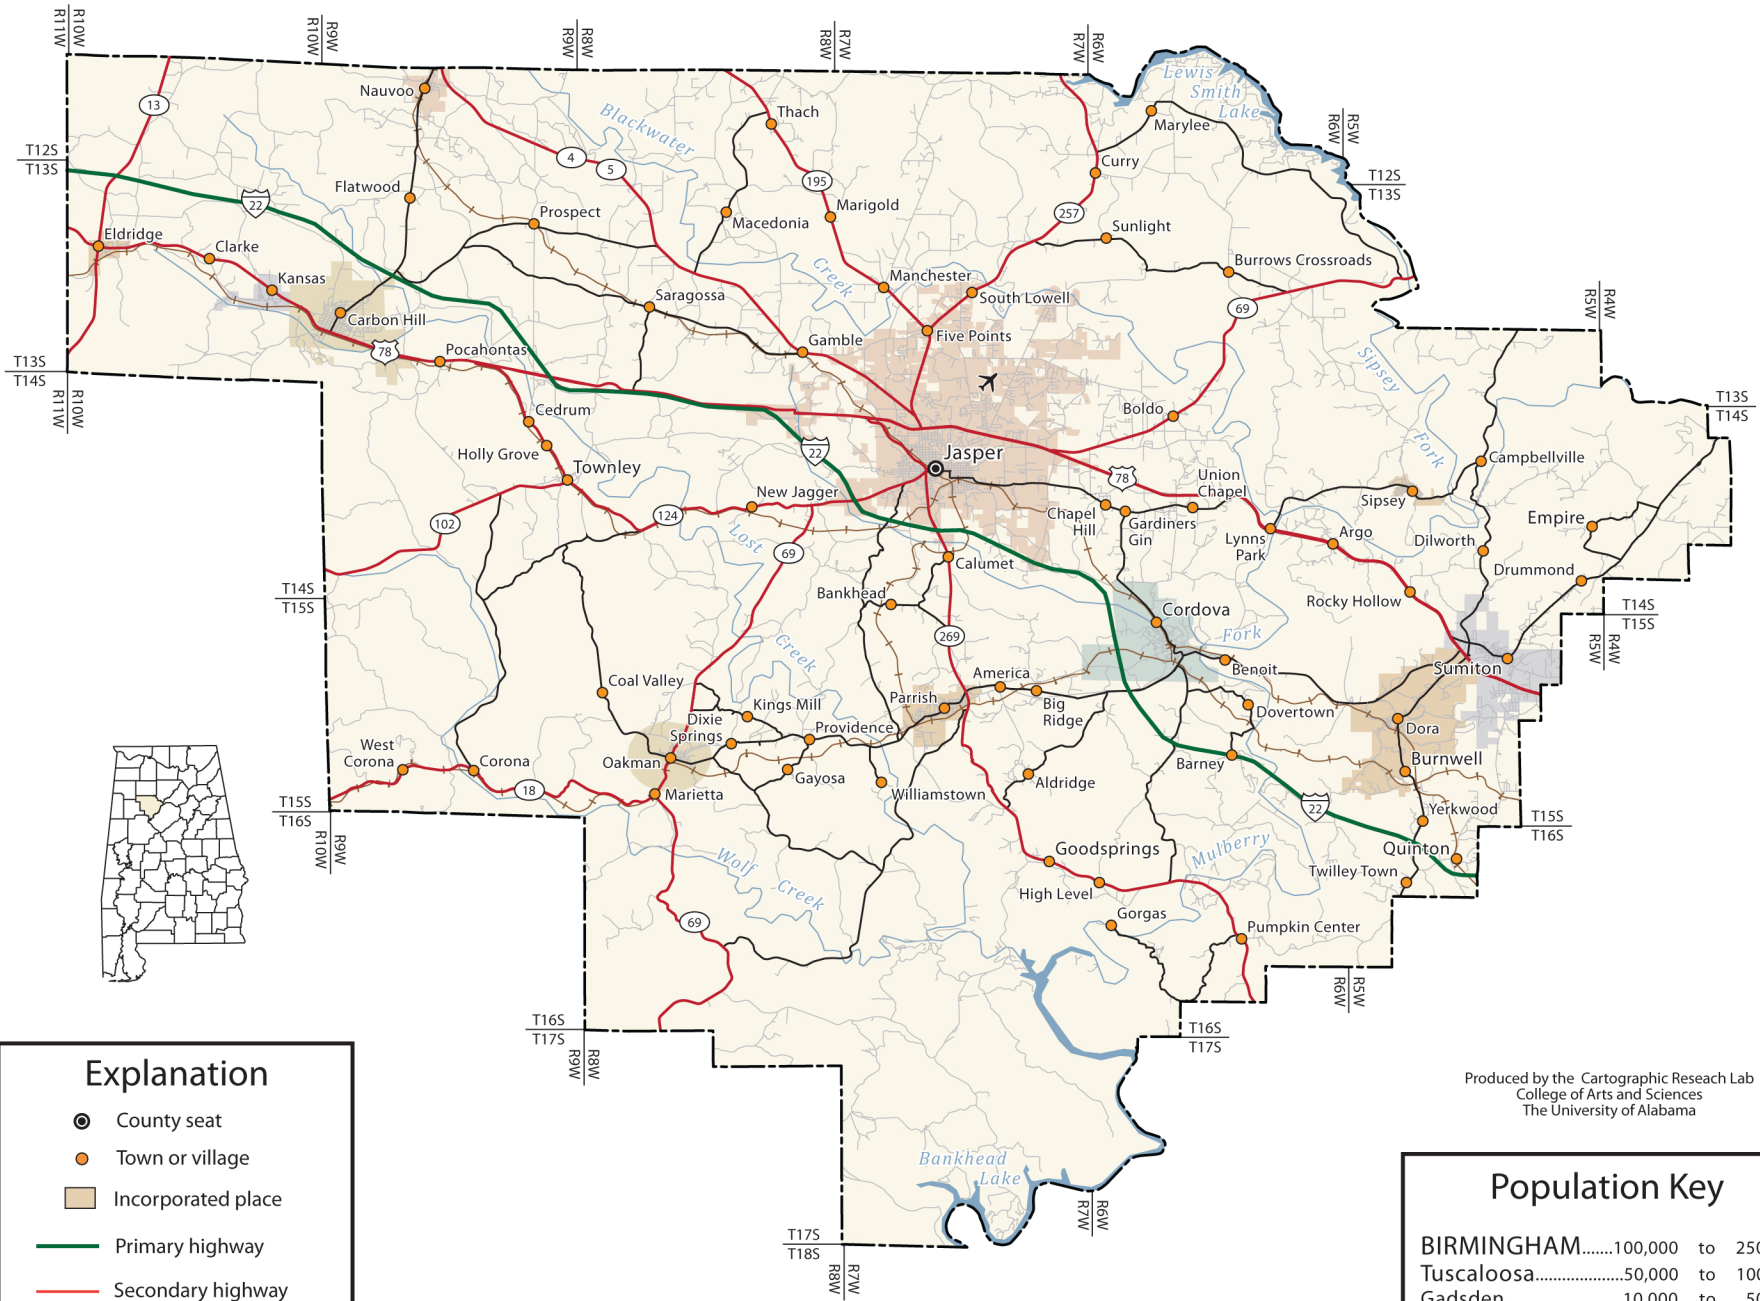

WALKER COUNTY

Explanation

- County seat
- Town or village
- Incorporated place
- Primary highway
- Secondary highway
- Other roads

Produced by the Cartographic Research Lab
College of Arts and Sciences
The University of Alabama

Population Key

BIRMINGHAM.....	100,000	to	250,000
Tuscaloosa.....	50,000	to	100,000
Gadsden.....	10,000	to	50,000
Tuscumbia.....	2,500	to	10,000
Gordo.....	up to		2,500