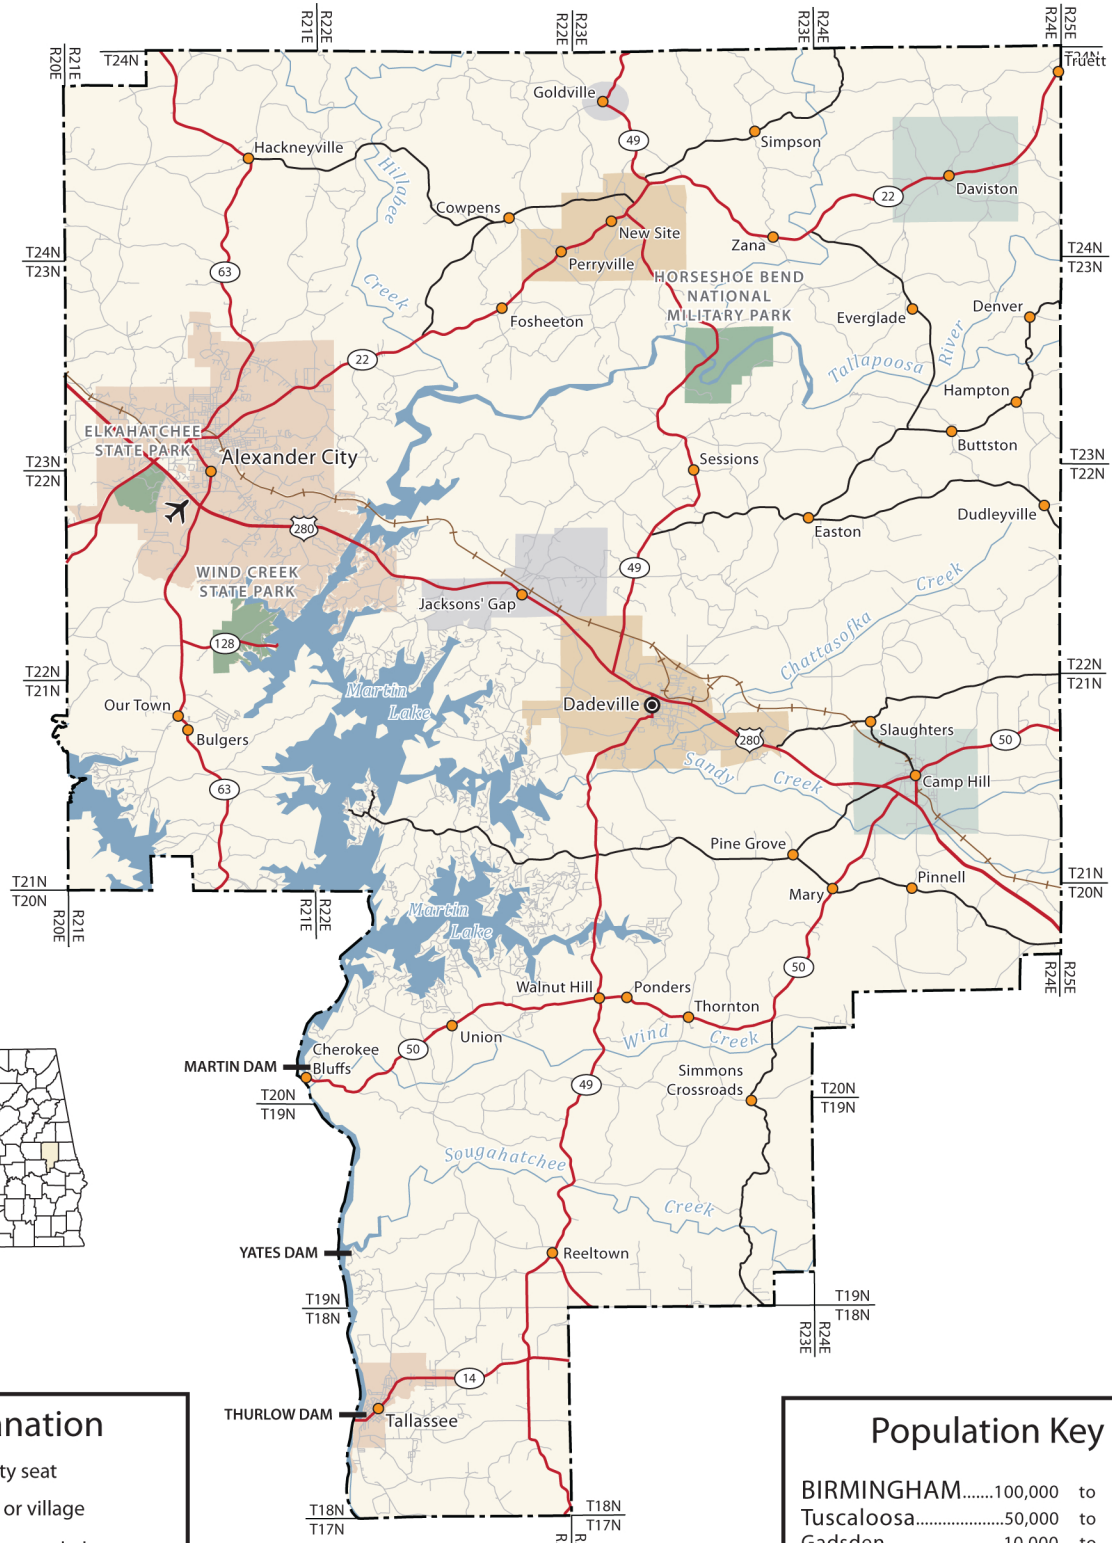

TALLAPOOSA COUNTY

Explanation

- County seat
- Town or village
- Incorporated place
- Primary highway
- Secondary highway
- Other roads

Population Key

BIRMINGHAM	100,000	to	250,000
Tuscaloosa	50,000	to	100,000
Gadsden	10,000	to	50,000
Tuscumbia	2,500	to	10,000
Gordo	up	to	2,500

Produced by The Cartographic Research Lab
College of Arts and Sciences
The University of Alabama