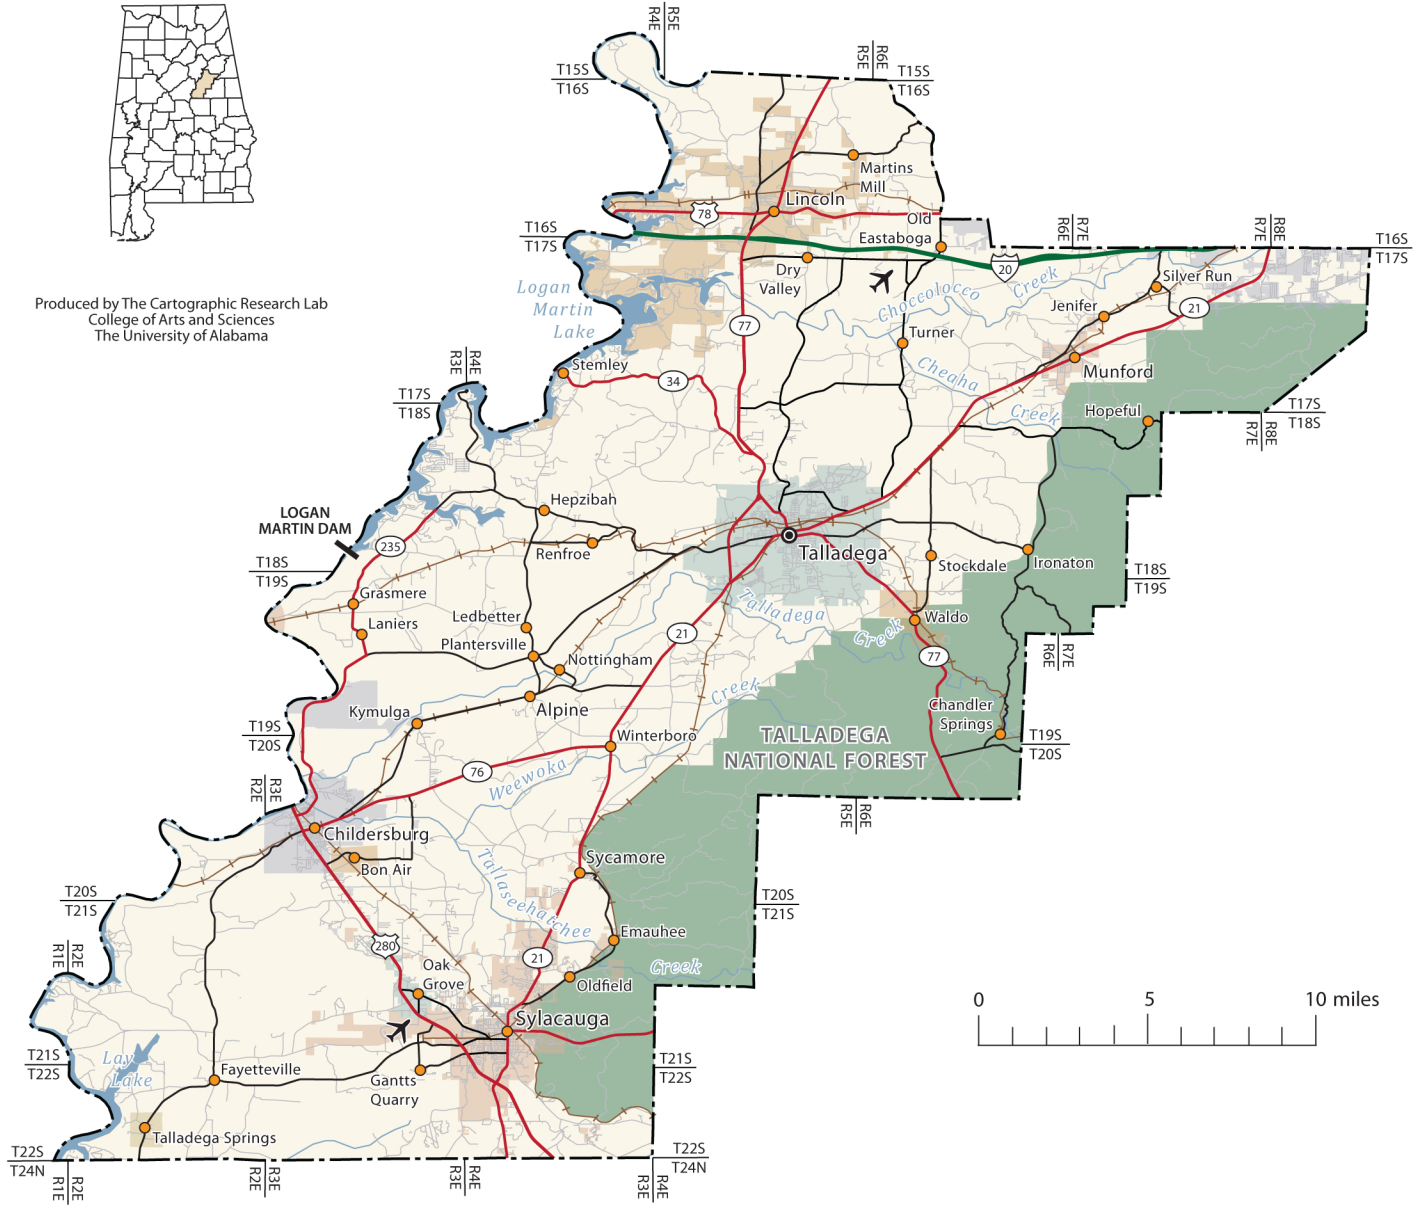

TALLADEGA COUNTY

Produced by The Cartographic Research Lab
College of Arts and Sciences
The University of Alabama

Population Key	
BIRMINGHAM.....	100,000 to 250,000
Tuscaloosa.....	50,000 to 100,000
Gadsden.....	10,000 to 50,000
Tuscumbia.....	2,500 to 10,000
Gordo.....	up to 2,500

Explanation	
	County seat
	Town or village
	Incorporated place
	Primary highway
	Secondary highway
	Other roads