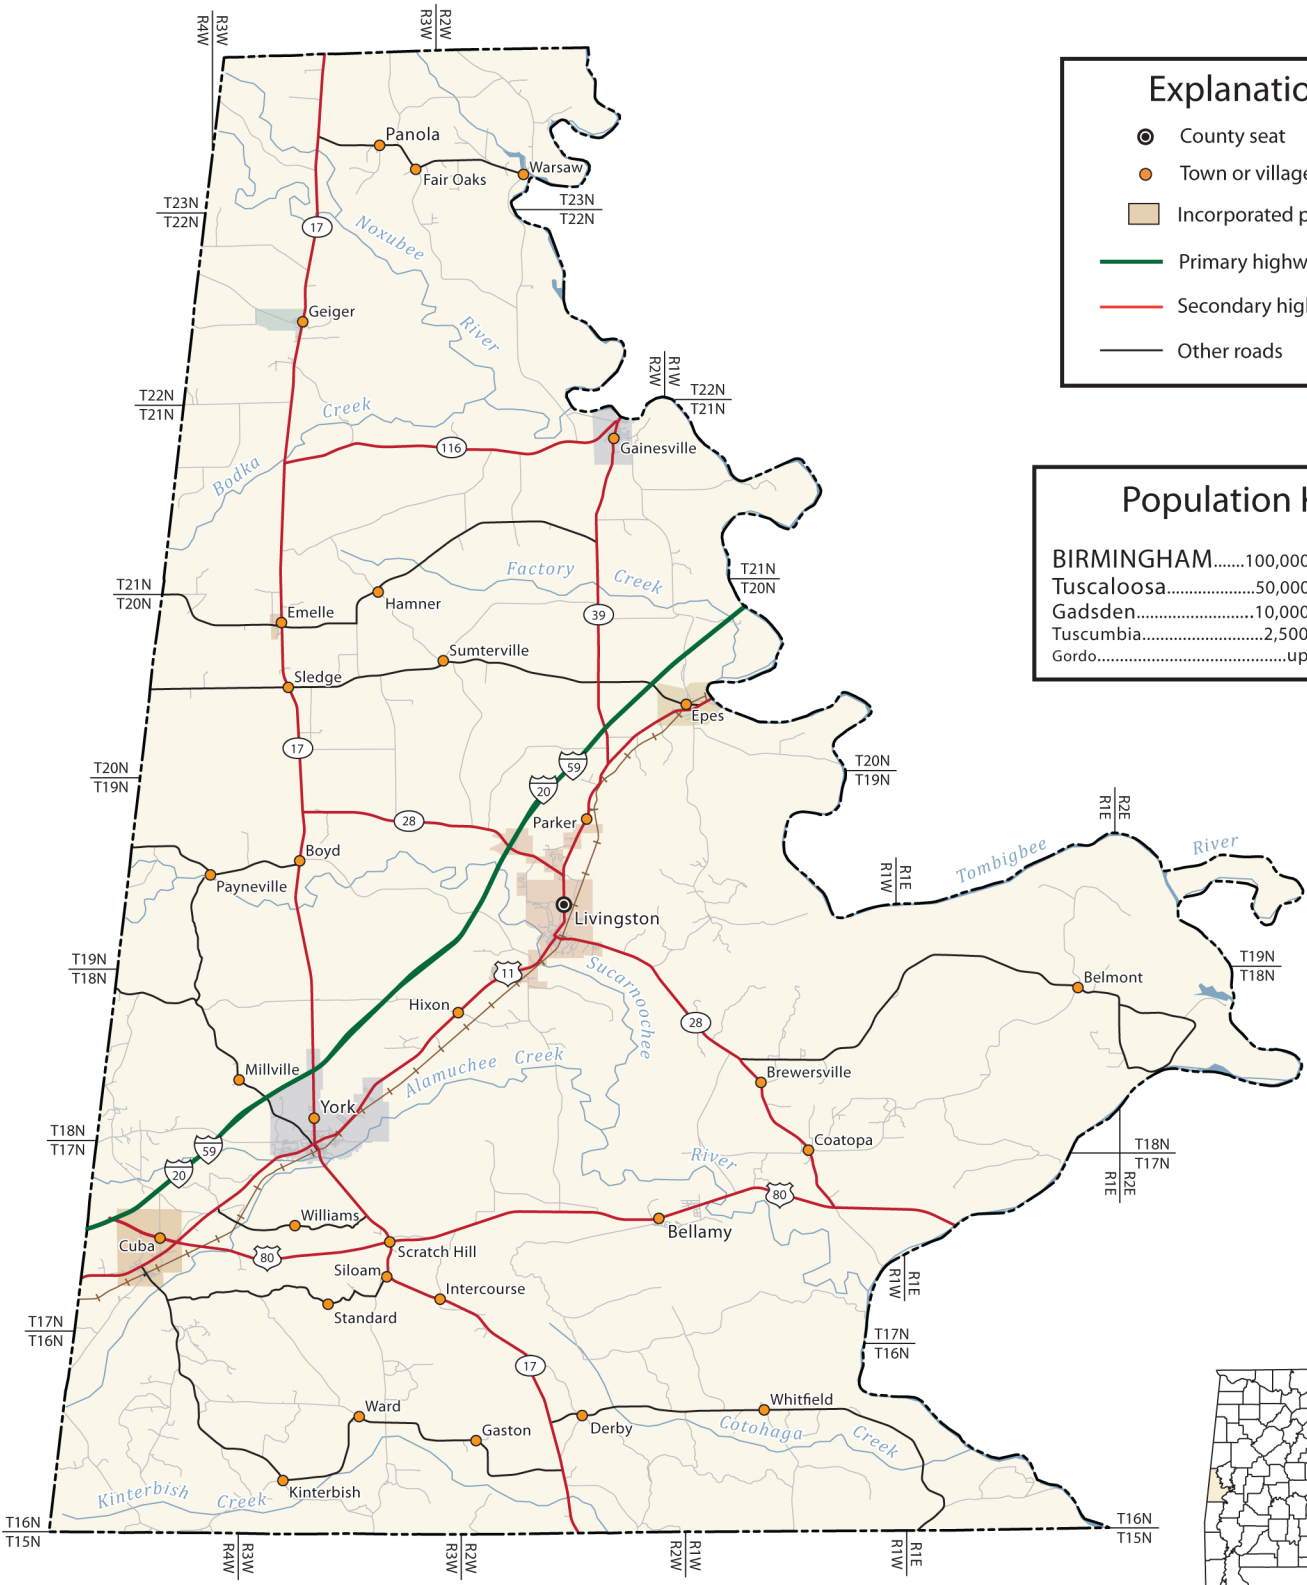

SUMTER COUNTY

Explanation

- County seat
- Town or village
- Incorporated place
- Primary highway
- Secondary highway
- Other roads

Population Key

BIRMINGHAM.....	100,000	to	250,000
Tuscaloosa.....	50,000	to	100,000
Gadsden.....	10,000	to	50,000
Tuscumbia.....	2,500	to	10,000
Gordo.....	up to		2,500