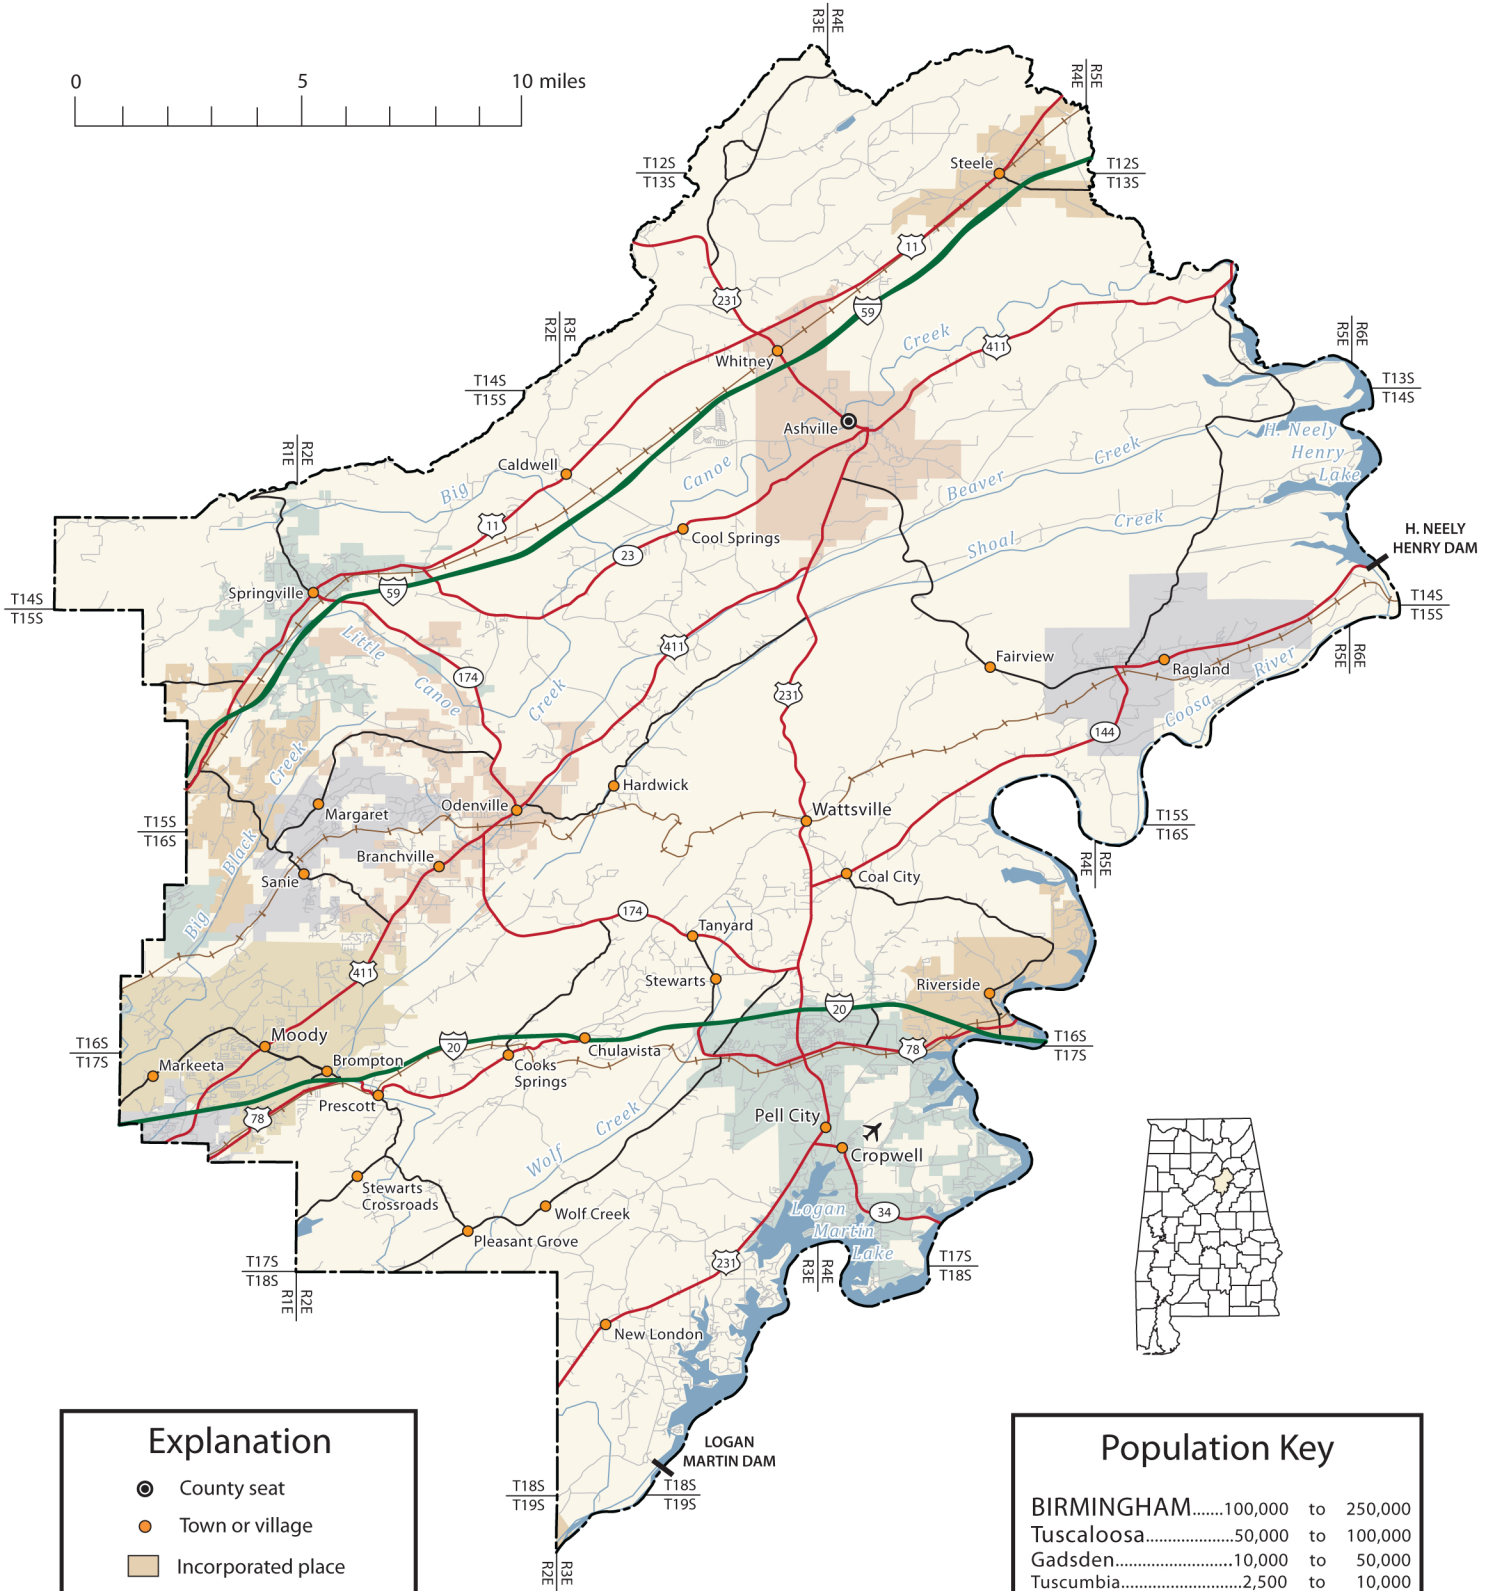

ST. CLAIR COUNTY

Explanation

- County seat
- Town or village
- Incorporated place
- Primary highway
- Secondary highway
- Other roads

Population Key

BIRMINGHAM.....	100,000	to	250,000
Tuscaloosa.....	50,000	to	100,000
Gadsden.....	10,000	to	50,000
Tuscumbia.....	2,500	to	10,000
Gordo.....	up to		2,500