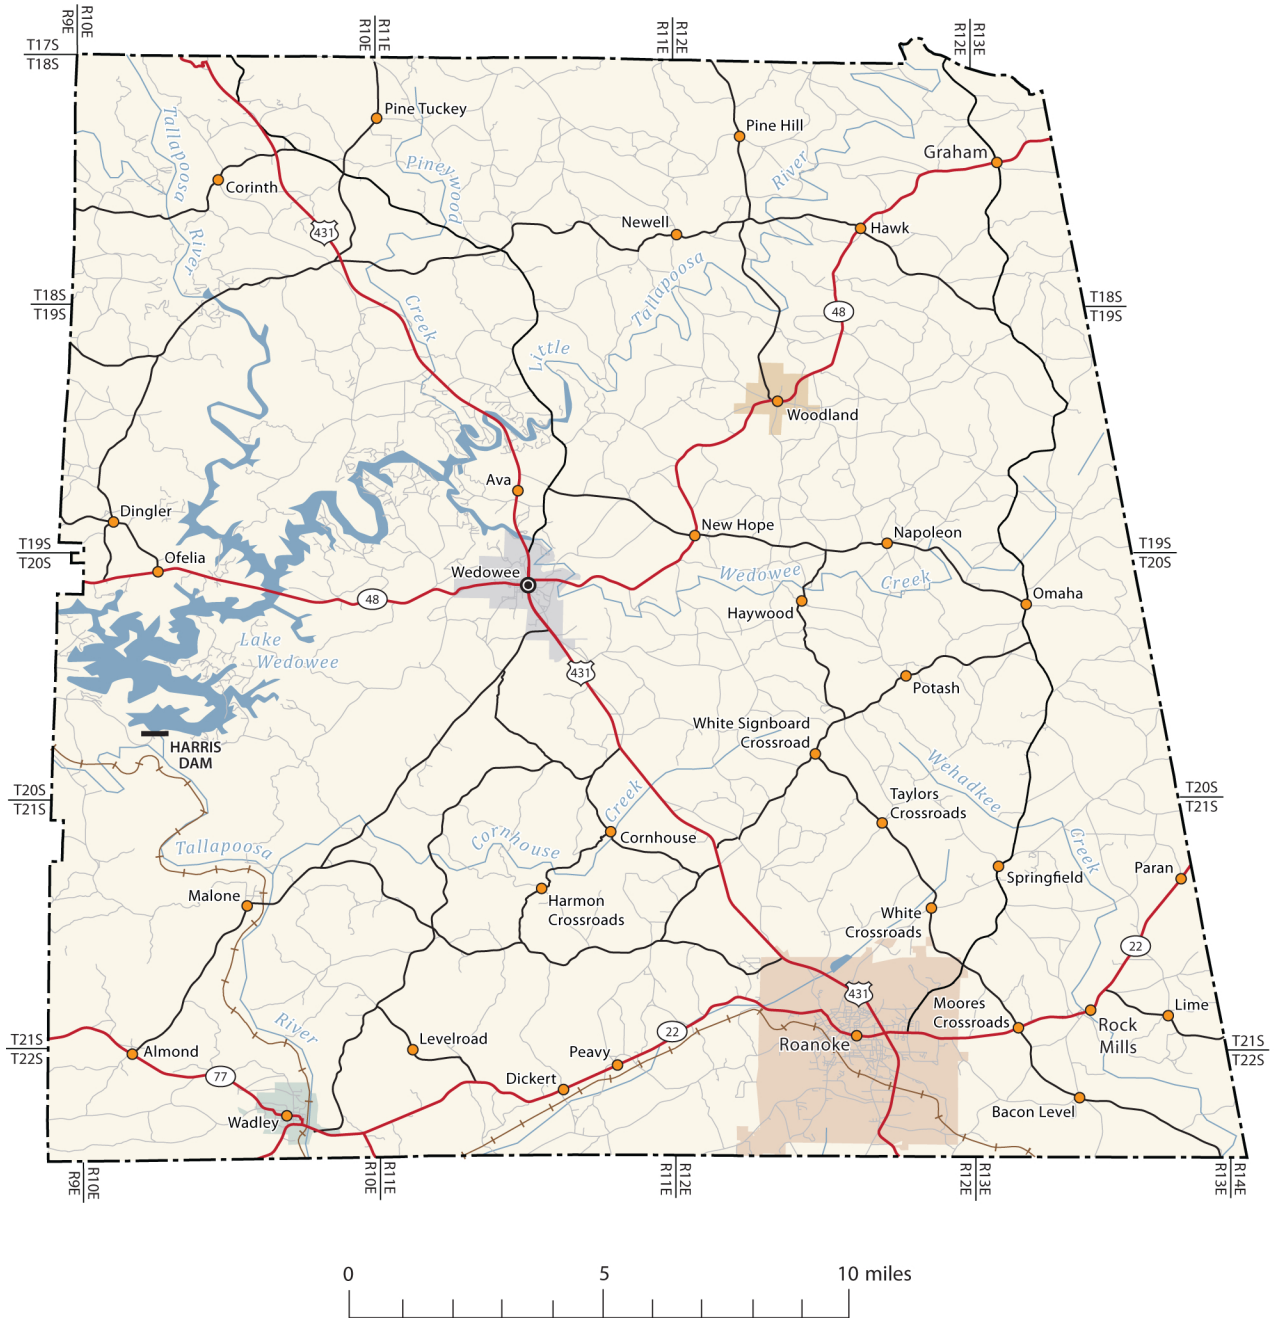

RANDOLPH COUNTY

Explanation

- County seat
- Town or village
- Incorporated place
- Primary highway
- Secondary highway
- Other roads

Population Key

BIRMINGHAM.....	100,000	to	250,000
Tuscaloosa.....	50,000	to	100,000
Gadsden.....	10,000	to	50,000
Tuscumbia.....	2,500	to	10,000
Gordo.....	up to		2,500