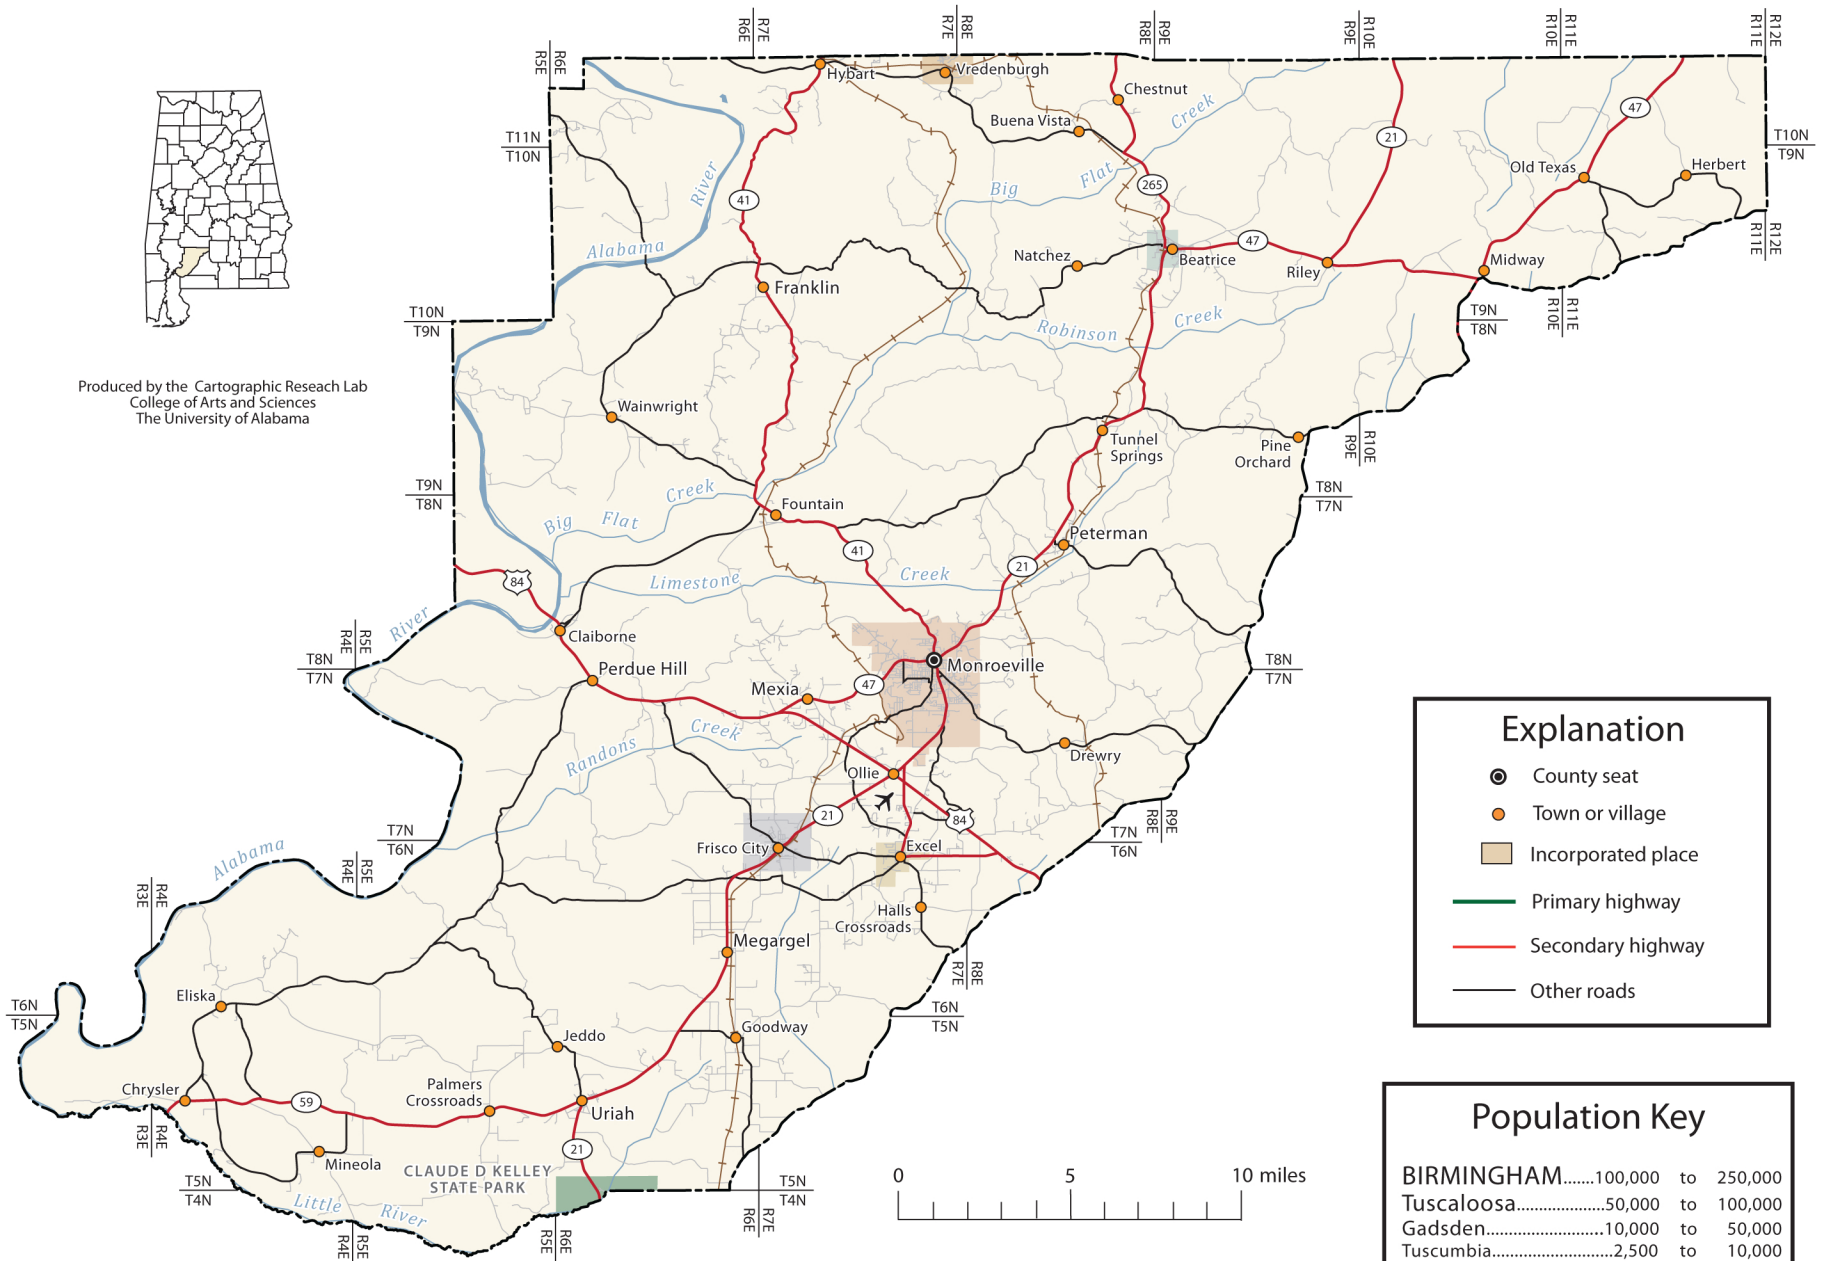

MONROE COUNTY

Produced by the Cartographic Research Lab
College of Arts and Sciences
The University of Alabama

Explanation

- County seat
- Town or village
- Incorporated place
- Primary highway
- Secondary highway
- Other roads

Population Key

BIRMINGHAM.....	100,000	to	250,000
Tuscaloosa.....	50,000	to	100,000
Gadsden.....	10,000	to	50,000
Tuscumbia.....	2,500	to	10,000
Gordo.....	up to		2,500