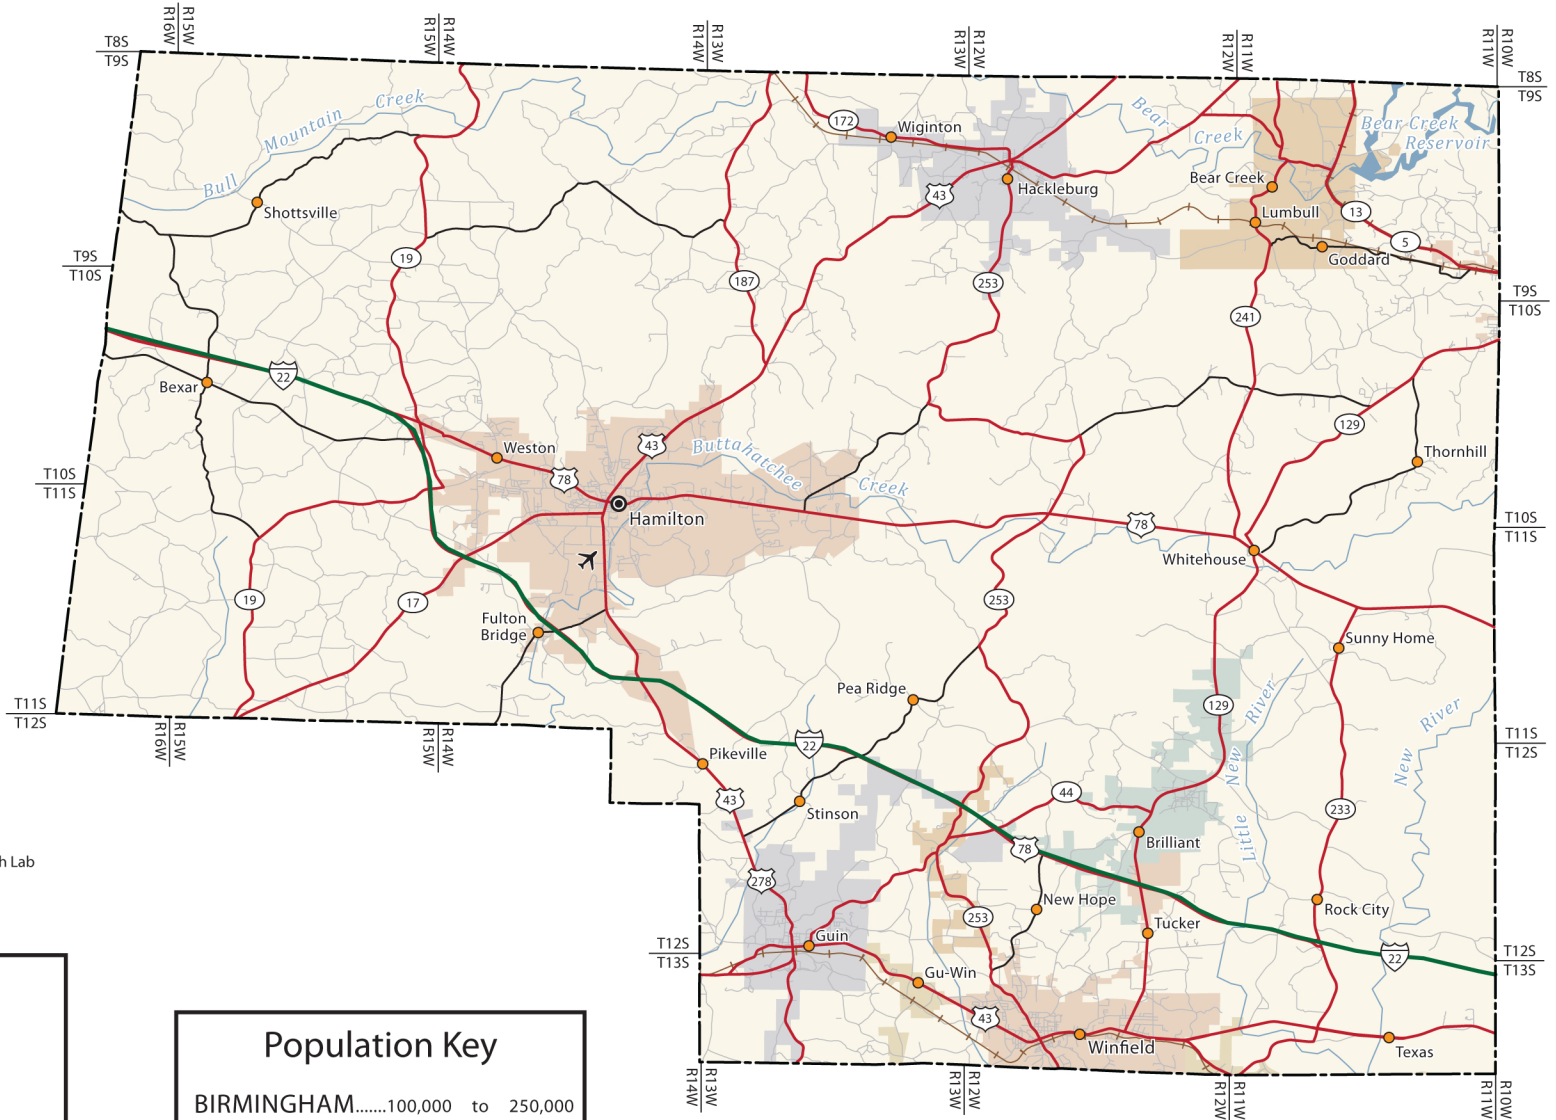

MARION COUNTY

Produced by the Cartographic Research Lab
College of Arts and Sciences
The University of Alabama

Explanation

- County seat
- Town or village
- Incorporated place
- Primary highway
- Secondary highway
- Other roads

Population Key

BIRMINGHAM.....	100,000	to	250,000
Tuscaloosa.....	50,000	to	100,000
Gadsden.....	10,000	to	50,000
Tuscumbia.....	2,500	to	10,000
Gordo.....	up	to	2,500