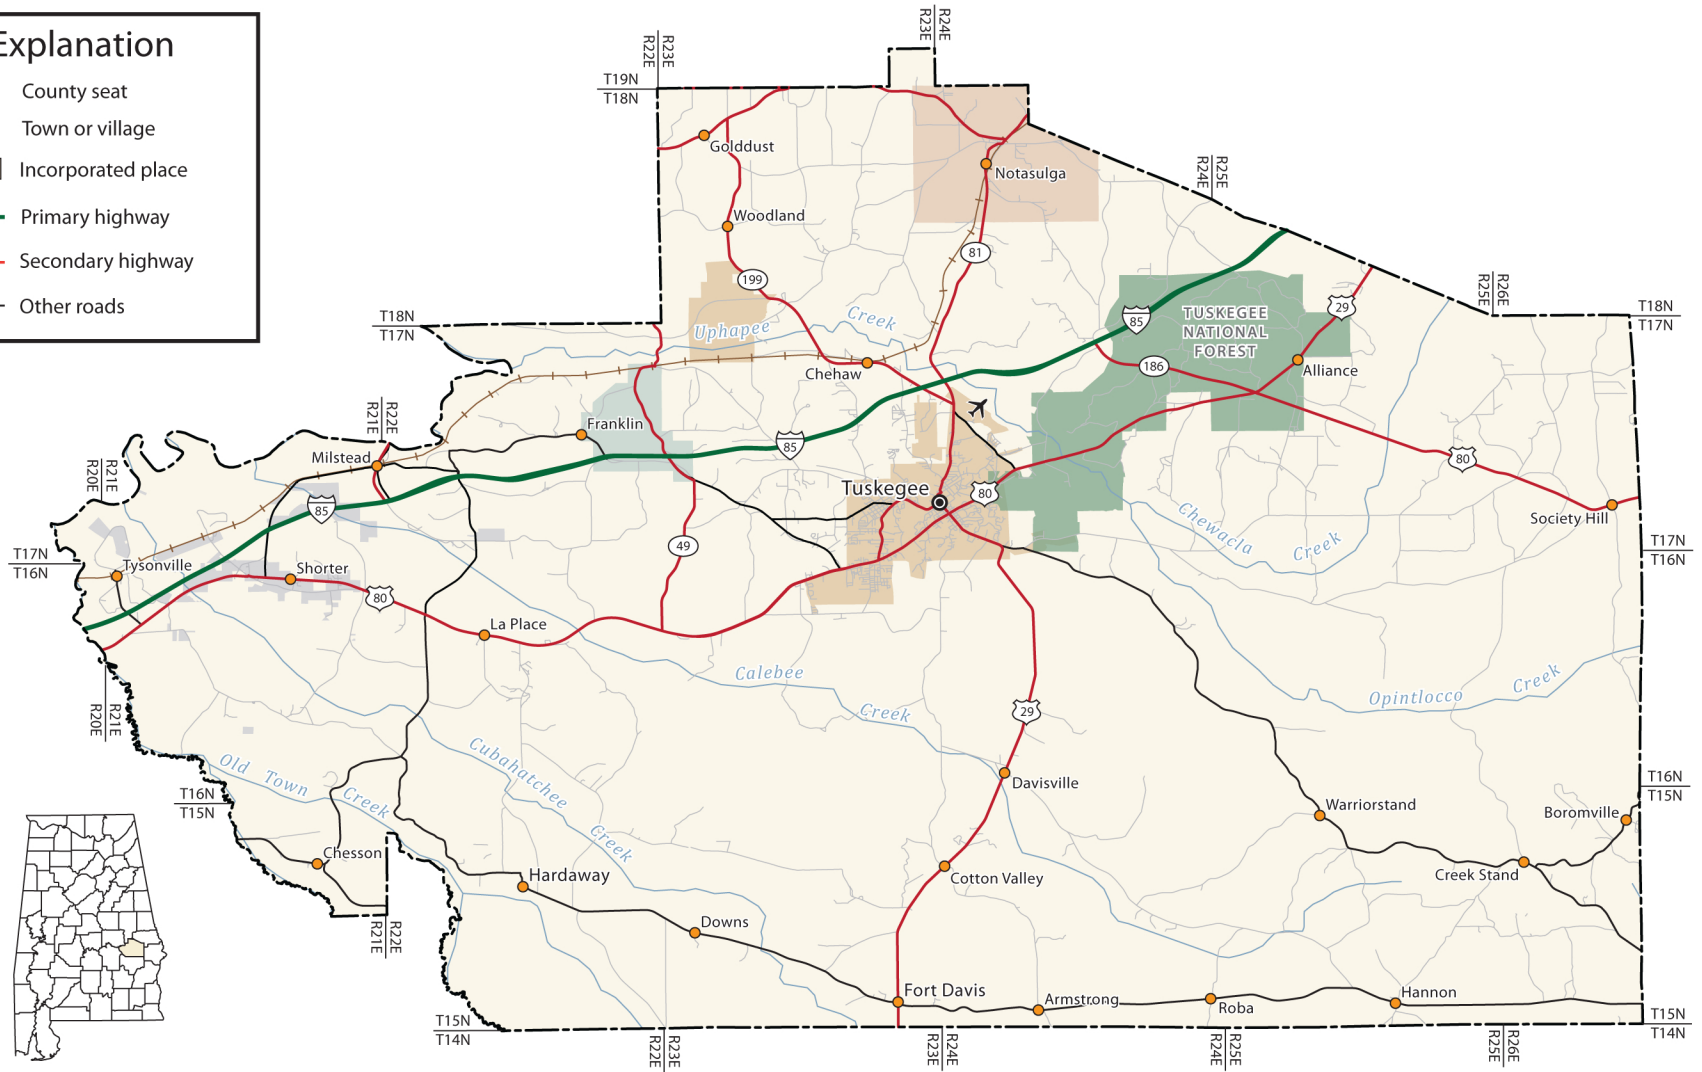

# MACON COUNTY

## Explanation

- County seat
- Town or village
- Incorporated place
- Primary highway
- Secondary highway
- Other roads

## Population Key

BIRMINGHAM.....	100,000	to	250,000
Tuscaloosa.....	50,000	to	100,000
Gadsden.....	10,000	to	50,000
Tuscumbia.....	2,500	to	10,000
Gordo.....	up to		2,500