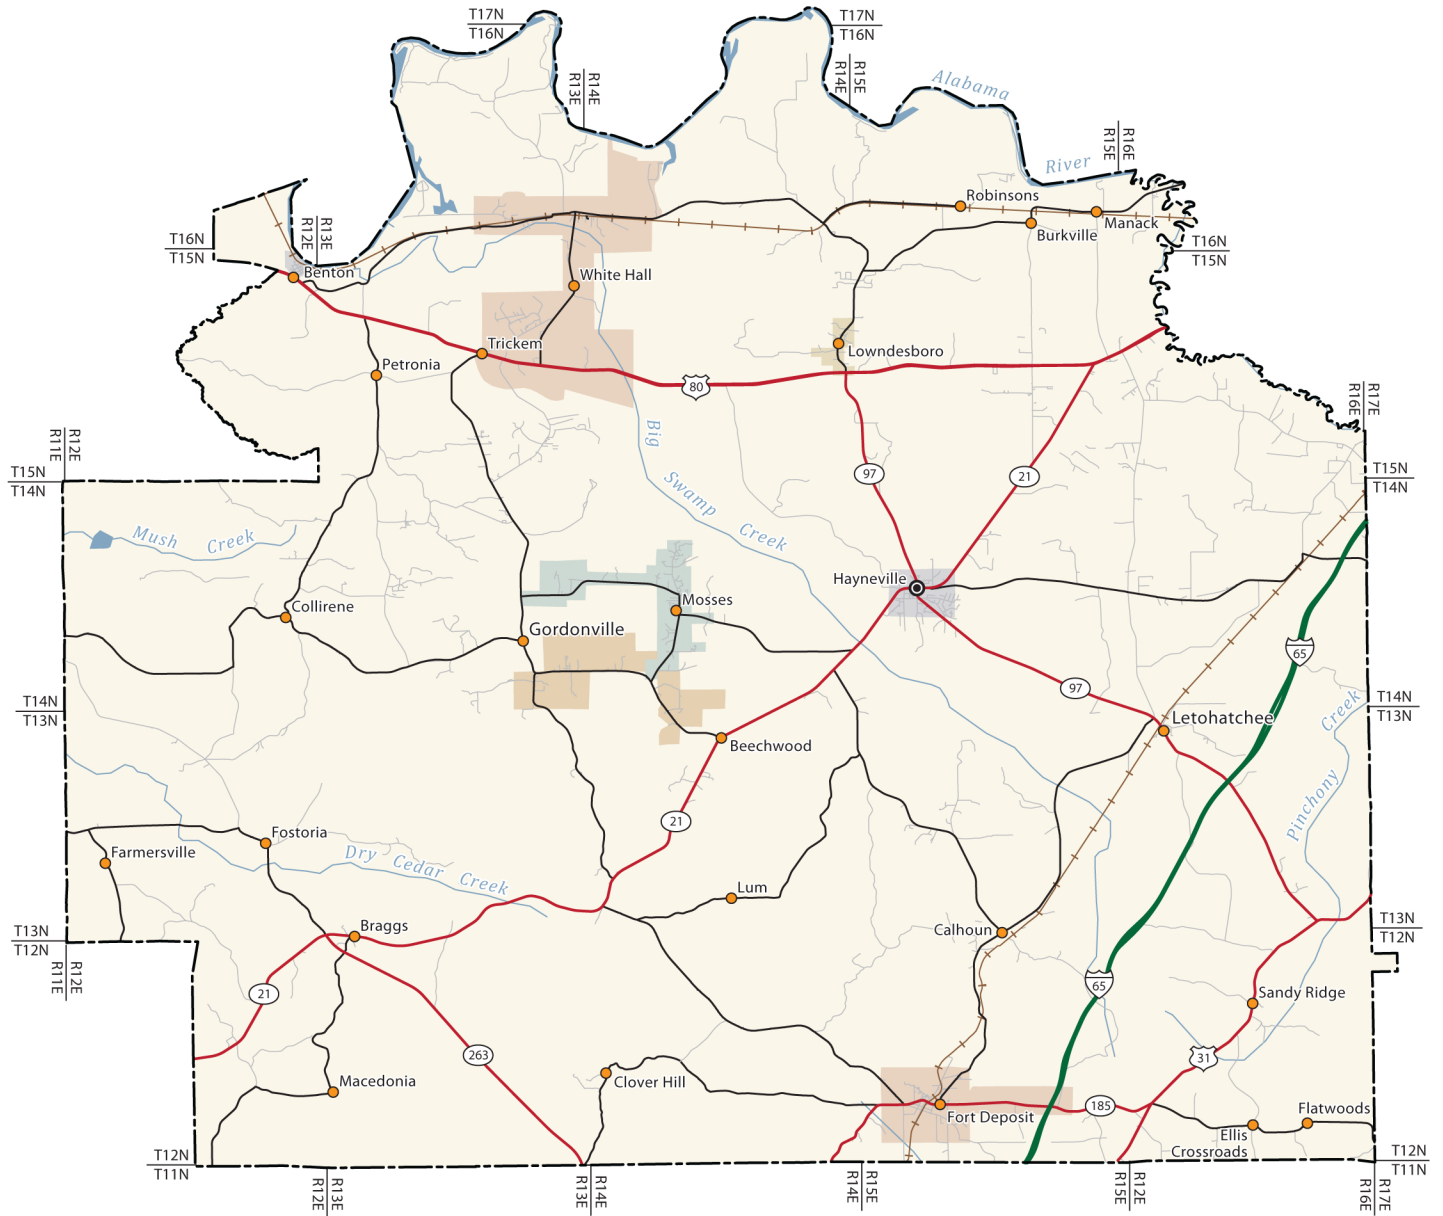

LOWNDES COUNTY

Explanation

- County seat
- Town or village
- Incorporated place
- Primary highway
- Secondary highway
- Other roads

Population Key

BIRMINGHAM.....	100,000 to 250,000
Tuscaloosa.....	50,000 to 100,000
Gadsden.....	10,000 to 50,000
Tuscumbia.....	2,500 to 10,000
Gordo.....	up to 2,500