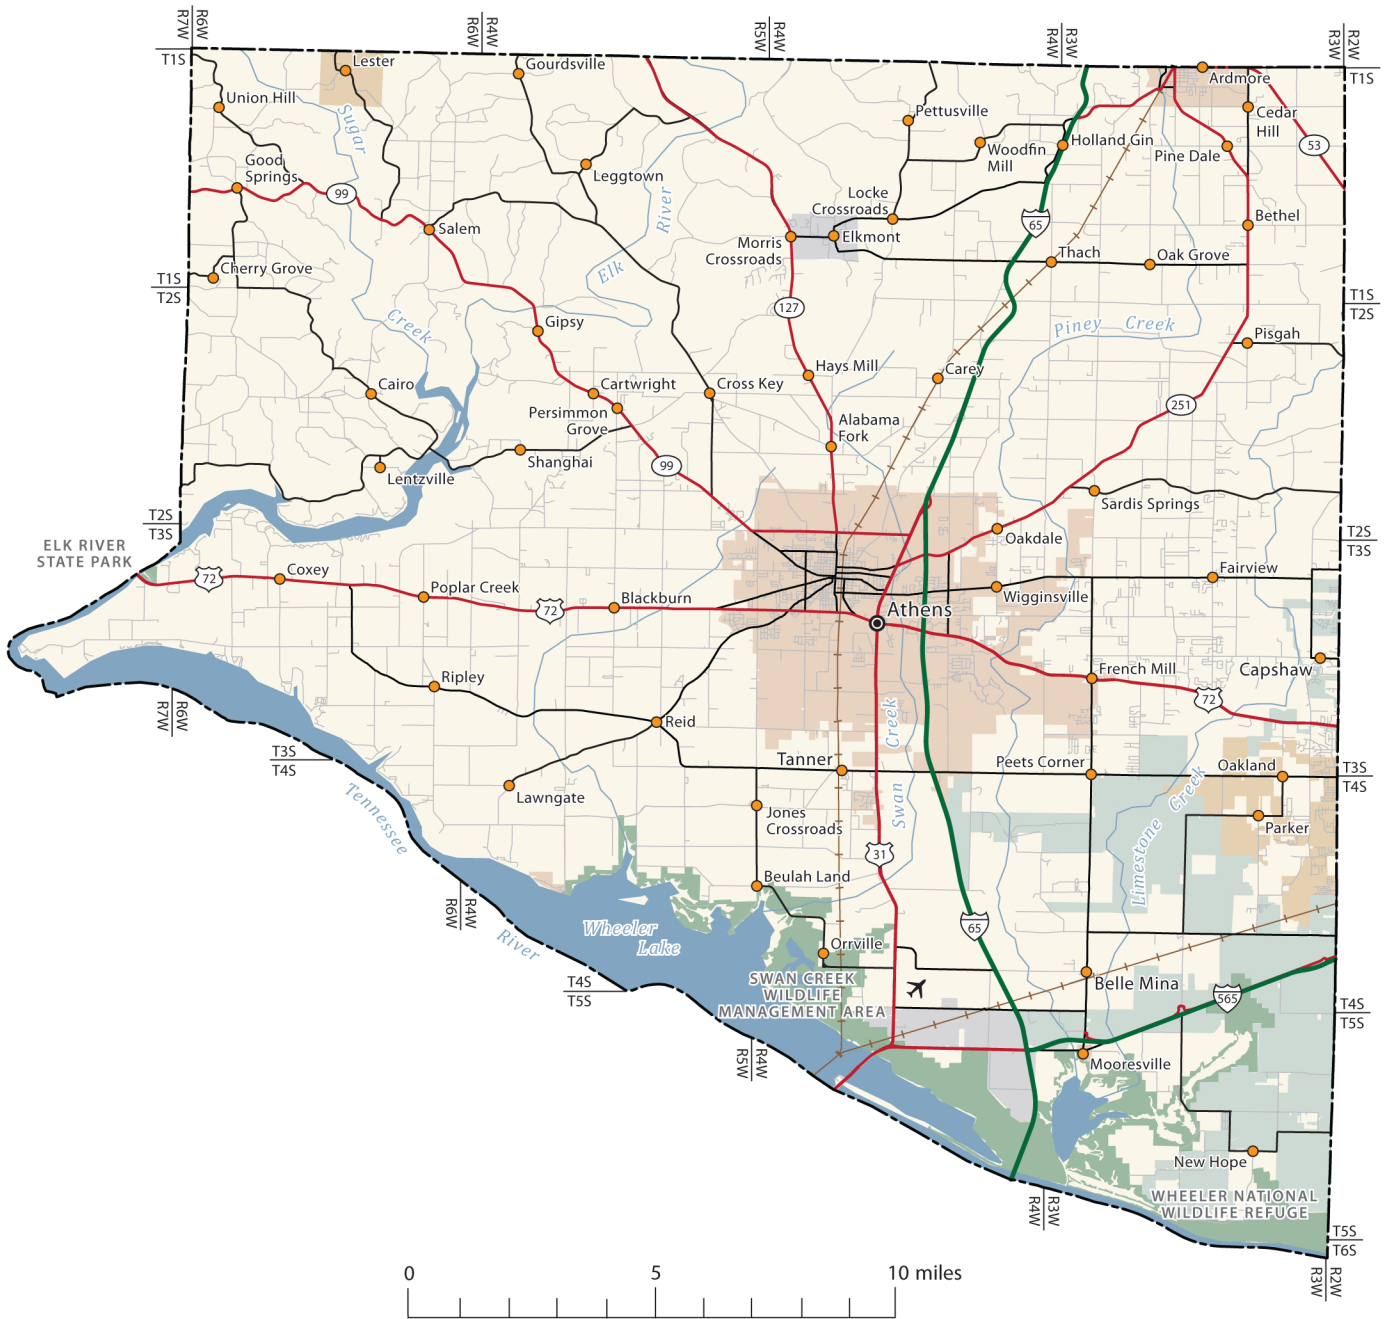

# LIMESTONE COUNTY

### Explanation

- County seat
- Town or village
- Incorporated place
- Primary highway
- Secondary highway
- Other roads

### Population Key

BIRMINGHAM.....	100,000	to	250,000
Tuscaloosa.....	50,000	to	100,000
Gadsden.....	10,000	to	50,000
Tuscumbia.....	2,500	to	10,000
Gordo.....	up	to	2,500