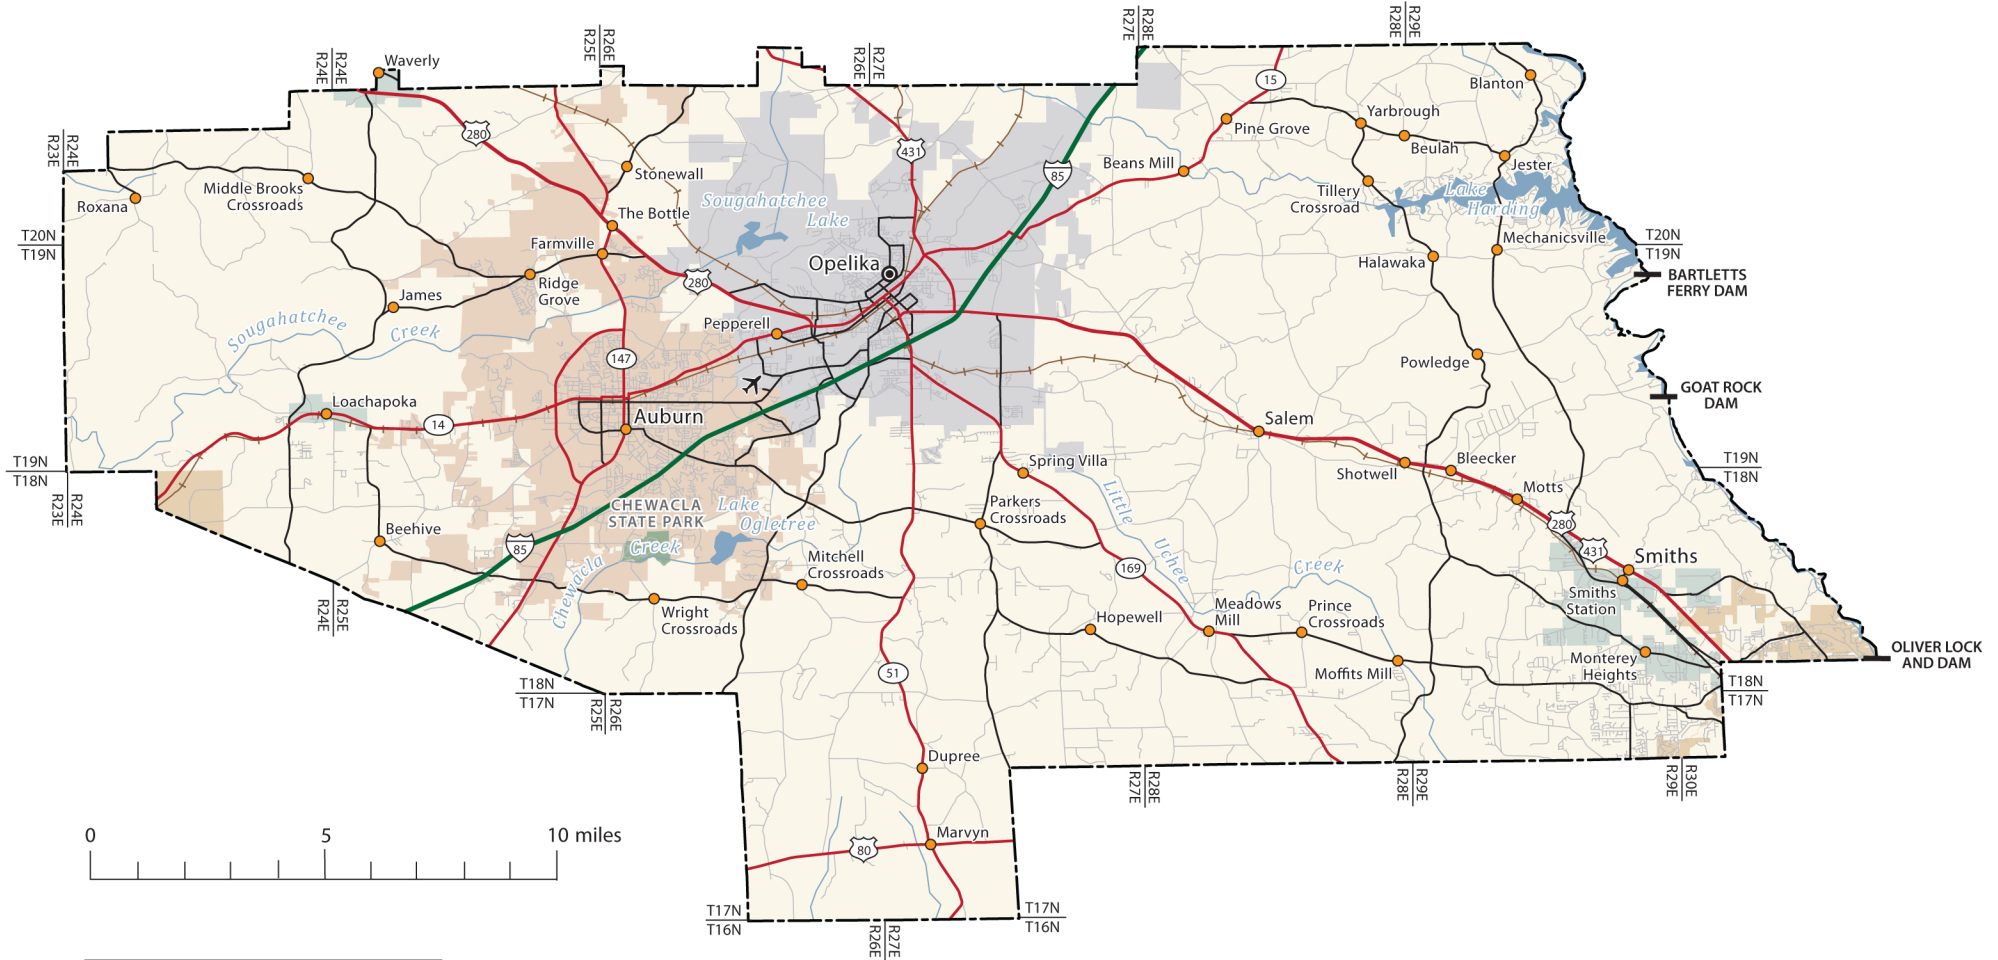

# LEE COUNTY

## Explanation

- County seat
- Town or village
- Incorporated place
- Primary highway
- Secondary highway
- Other roads

## Population Key

BIRMINGHAM.....	100,000	to	250,000
Tuscaloosa.....	50,000	to	100,000
Gadsden.....	10,000	to	50,000
Tuscumbia.....	2,500	to	10,000
Gordo.....	up	to	2,500