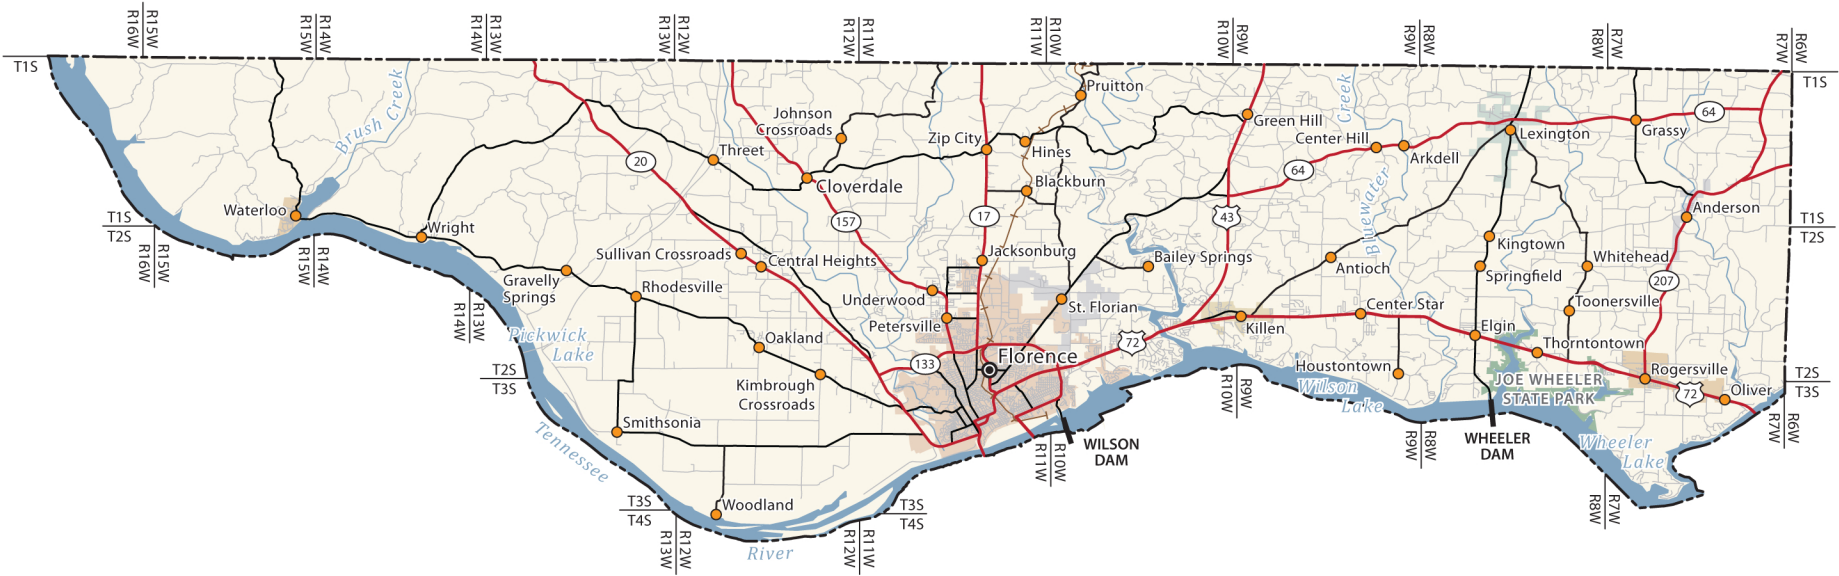

LAUDERDALE COUNTY

Explanation

- County seat
- Town or village
- Incorporated place
- Primary highway
- Secondary highway
- Other roads

Population Key

BIRMINGHAM.....	100,000	to	250,000
Tuscaloosa.....	50,000	to	100,000
Gadsden.....	10,000	to	50,000
Tuscumbia.....	2,500	to	10,000
Gordo.....	up	to	2,500

Produced by the Cartographic Research Lab
College of Arts and Sciences
The University of Alabama