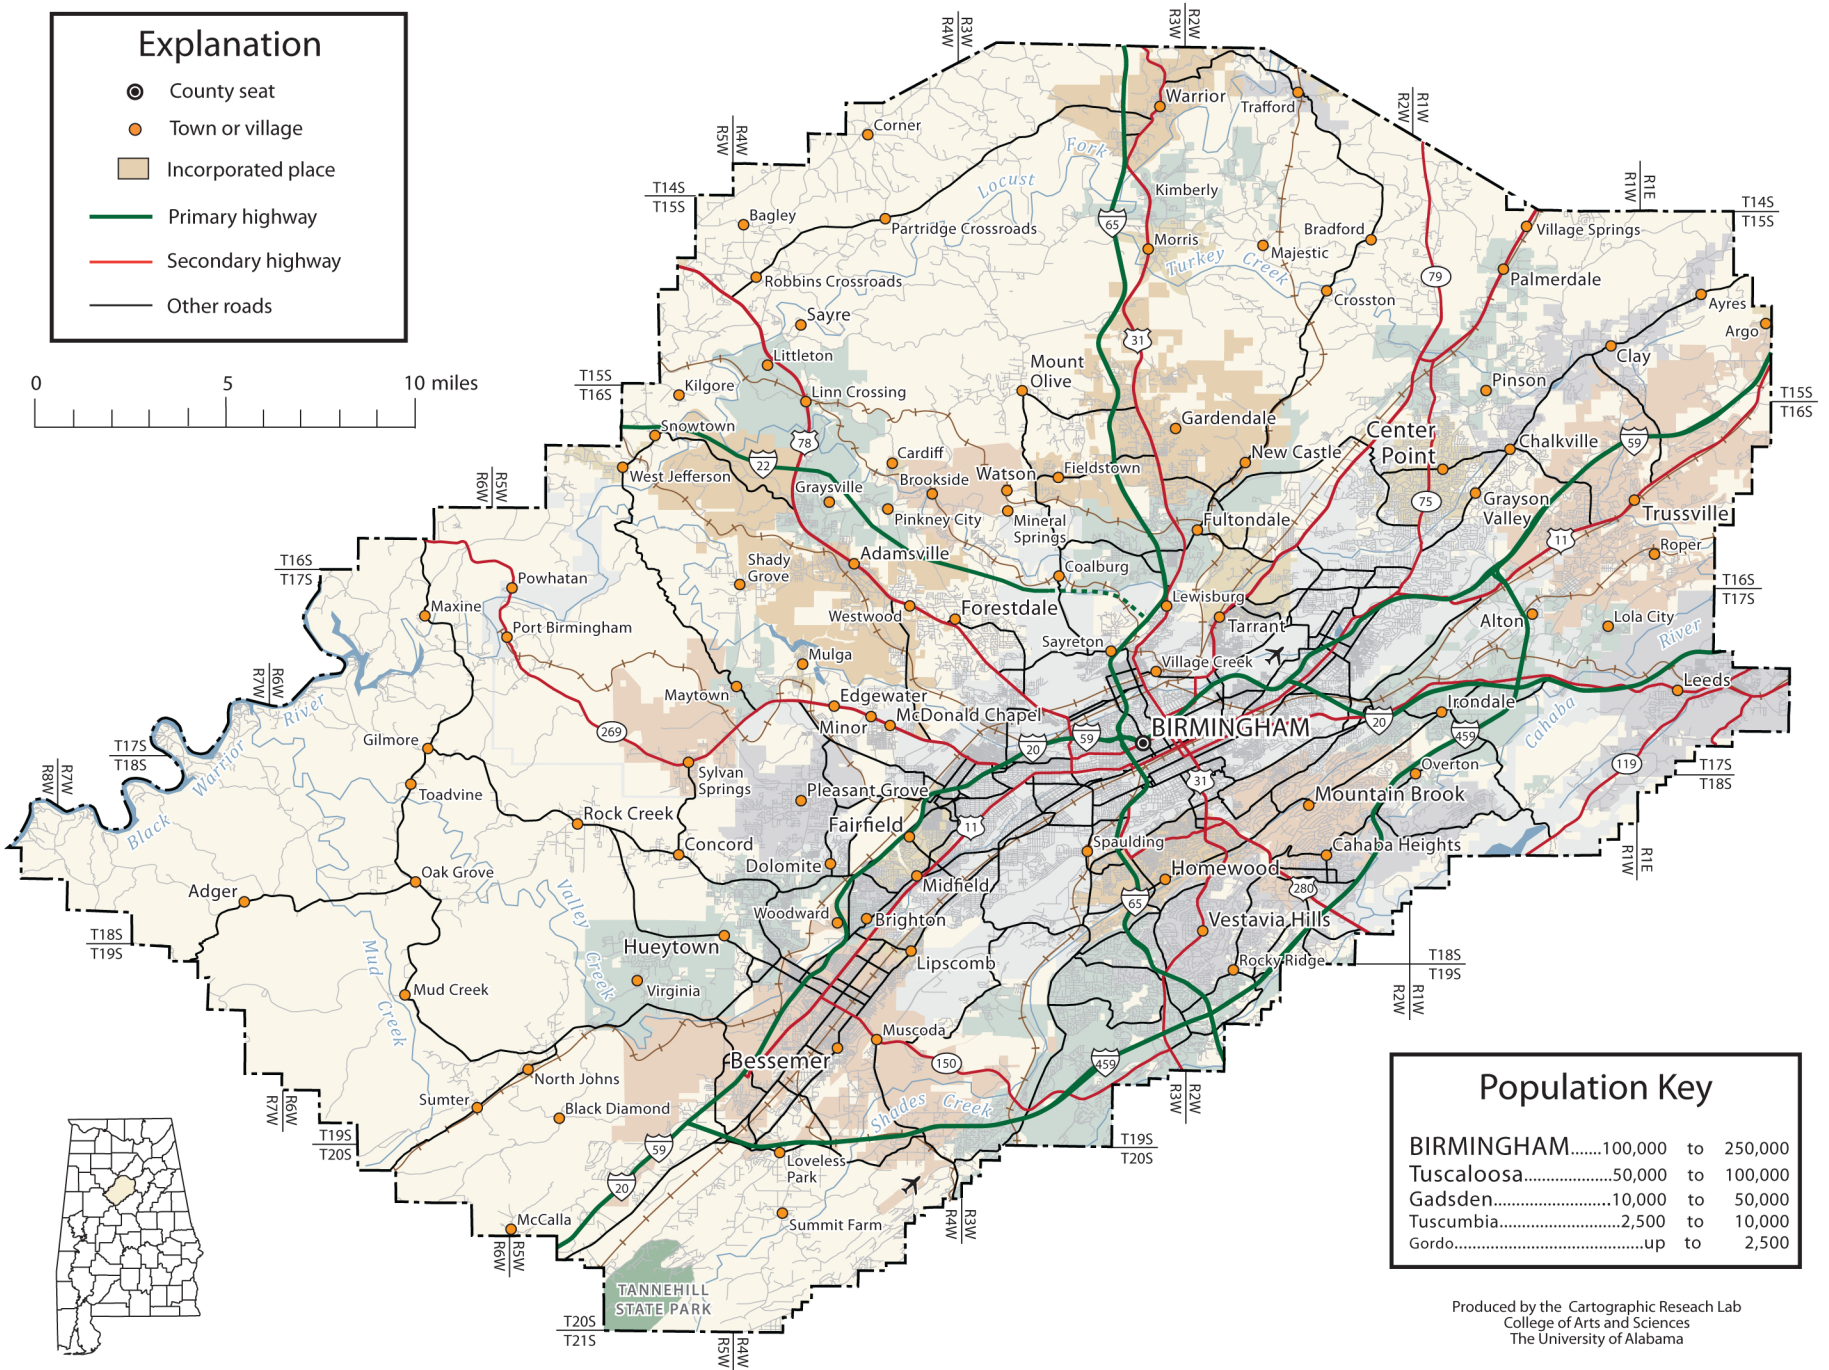

JEFFERSON COUNTY

Explanation

- ⊙ County seat
- Town or village
- Incorporated place
- Primary highway
- Secondary highway
- Other roads

Population Key

BIRMINGHAM	100,000	to	250,000
Tuscaloosa	50,000	to	100,000
Gadsden	10,000	to	50,000
Tuscumbia	2,500	to	10,000
Gordo	up	to	2,500