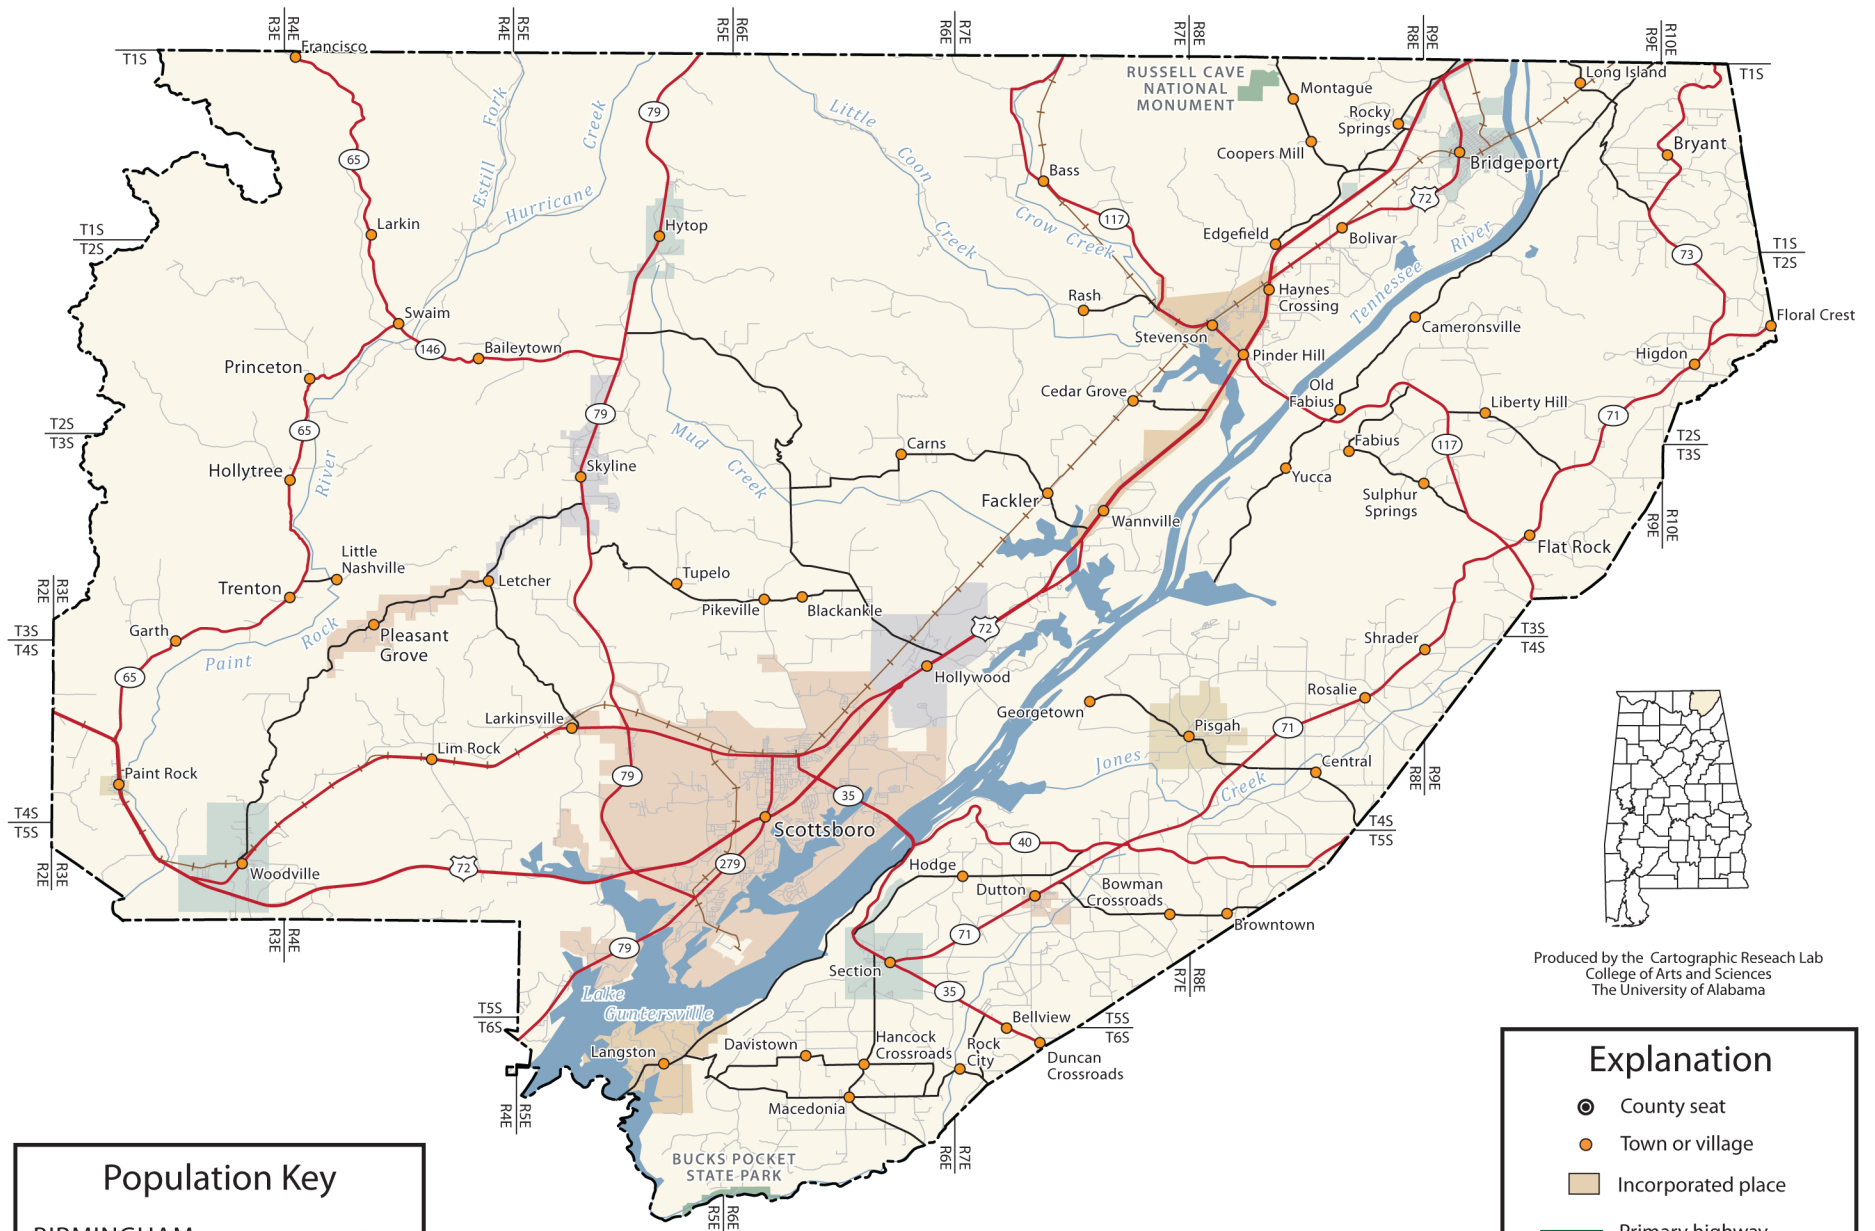

JACKSON COUNTY

BIRMINGHAM.....	100,000	to	250,000
Tuscaloosa.....	50,000	to	100,000
Gadsden.....	10,000	to	50,000
Tuscumbia.....	2,500	to	10,000
Gordo.....	up	to	2,500

Produced by the Cartographic Research Lab
College of Arts and Sciences
The University of Alabama

	County seat
	Town or village
	Incorporated place
	Primary highway
	Secondary highway
	Other roads