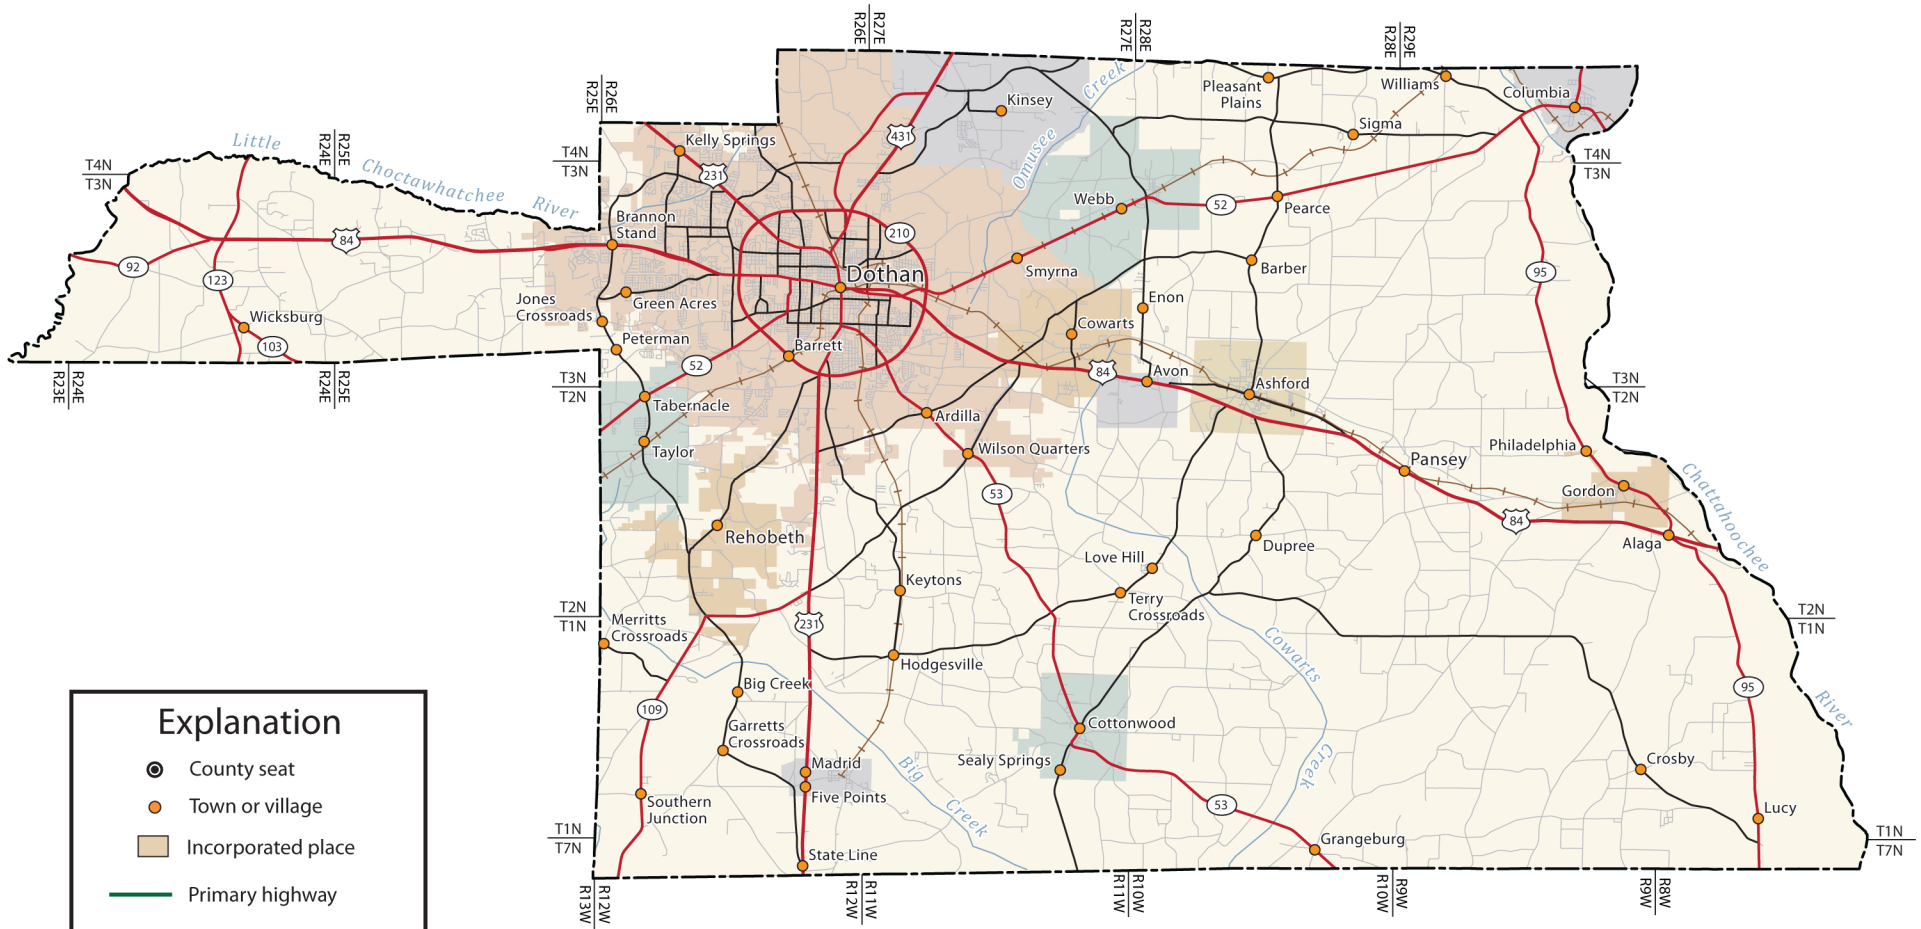

# HOUSTON COUNTY

**Explanation**

- County seat
- Town or village
- Incorporated place
- Primary highway
- Secondary highway
- Other roads

**Population Key**

BIRMINGHAM.....	100,000	to	250,000
Tuscaloosa.....	50,000	to	100,000
Gadsden.....	10,000	to	50,000
Tuscumbia.....	2,500	to	10,000
Gordo.....	up to		2,500