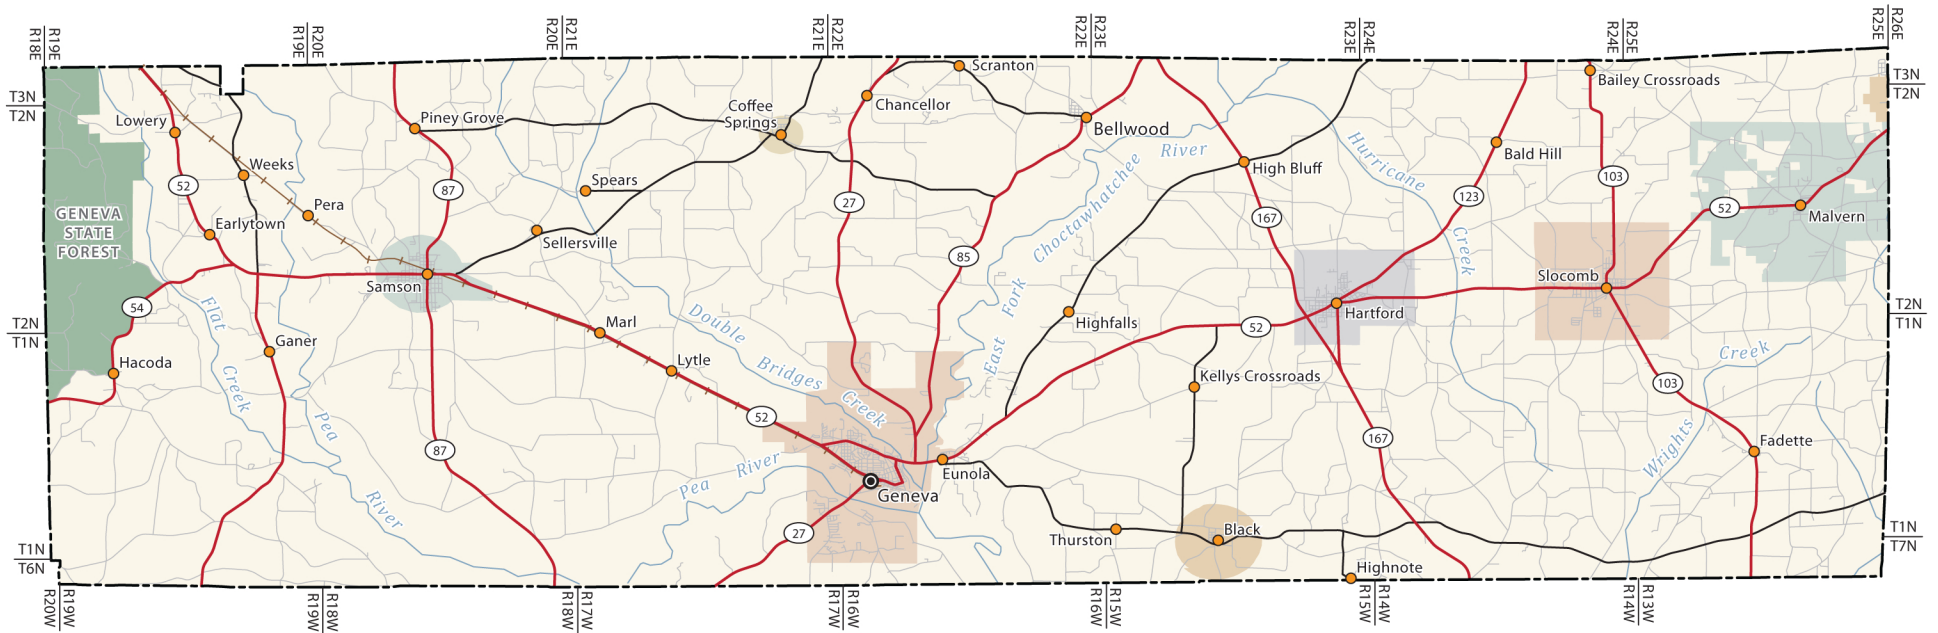

GENEVA COUNTY

Explanation

- County seat
- Town or village
- Incorporated place
- Primary highway
- Secondary highway
- Other roads

Population Key

BIRMINGHAM.....	100,000	to	250,000
Tuscaloosa.....	50,000	to	100,000
Gadsden.....	10,000	to	50,000
Tuscumbia.....	2,500	to	10,000
Gordo.....	up	to	2,500

Produced by the Cartographic Research Lab
College of Arts and Sciences
The University of Alabama