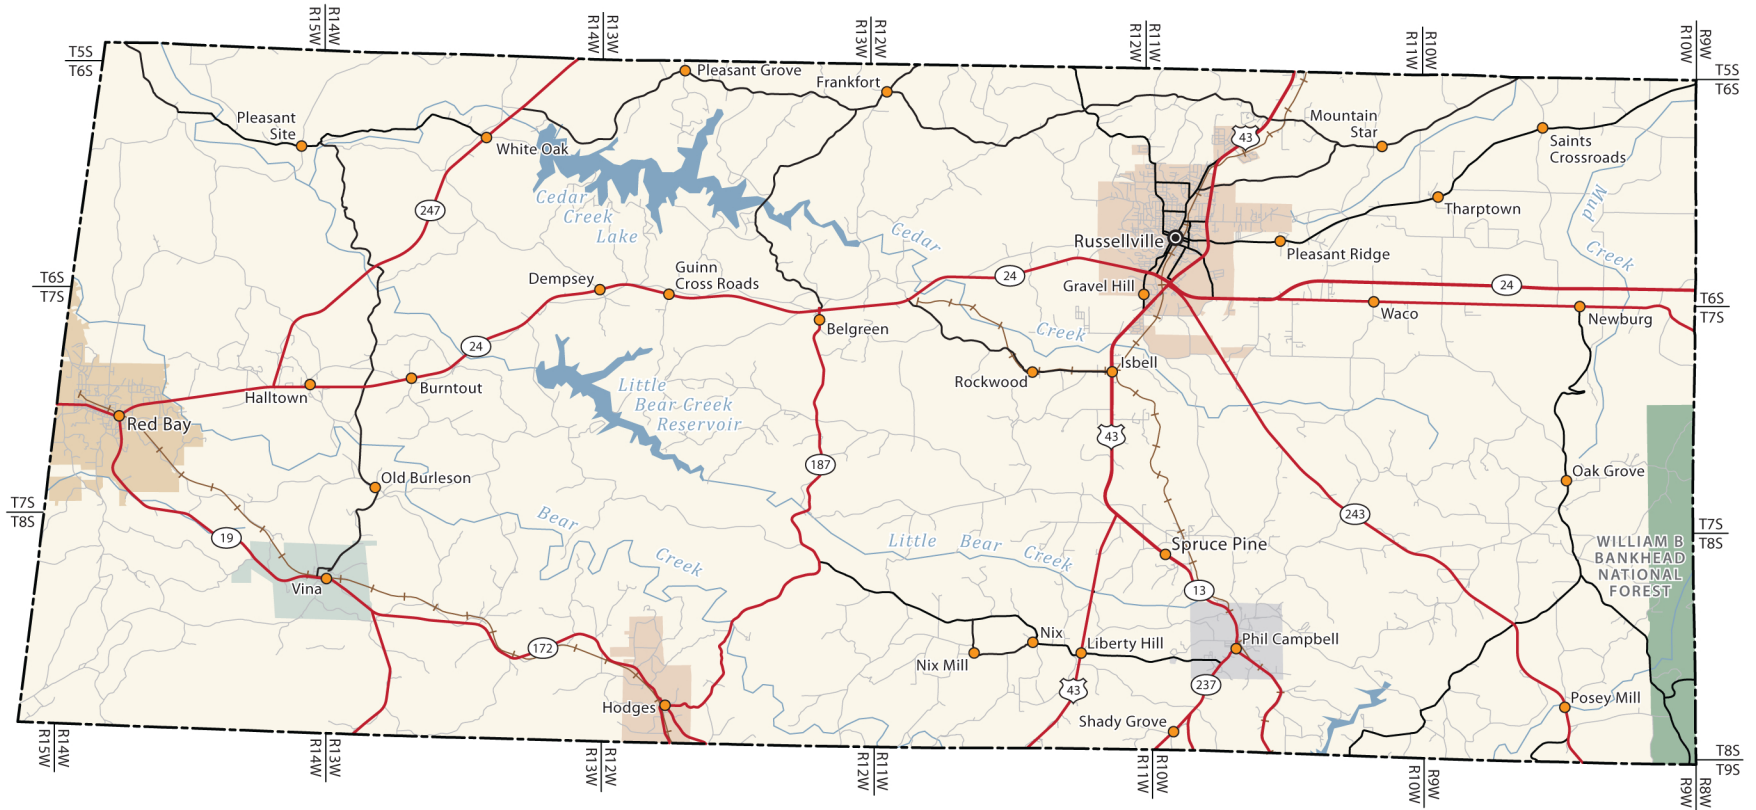

# FRANKLIN COUNTY

**Explanation**

- ⦿ County seat
- Town or village
- Incorporated place
- Primary highway
- Secondary highway
- Other roads

**Population Key**

BIRMINGHAM.....	100,000	to	250,000
Tuscaloosa.....	50,000	to	100,000
Gadsden.....	10,000	to	50,000
Tuscumbia.....	2,500	to	10,000
Gordo.....	up	to	2,500

Produced by the Cartographic Research Lab  
College of Arts and Sciences  
The University of Alabama