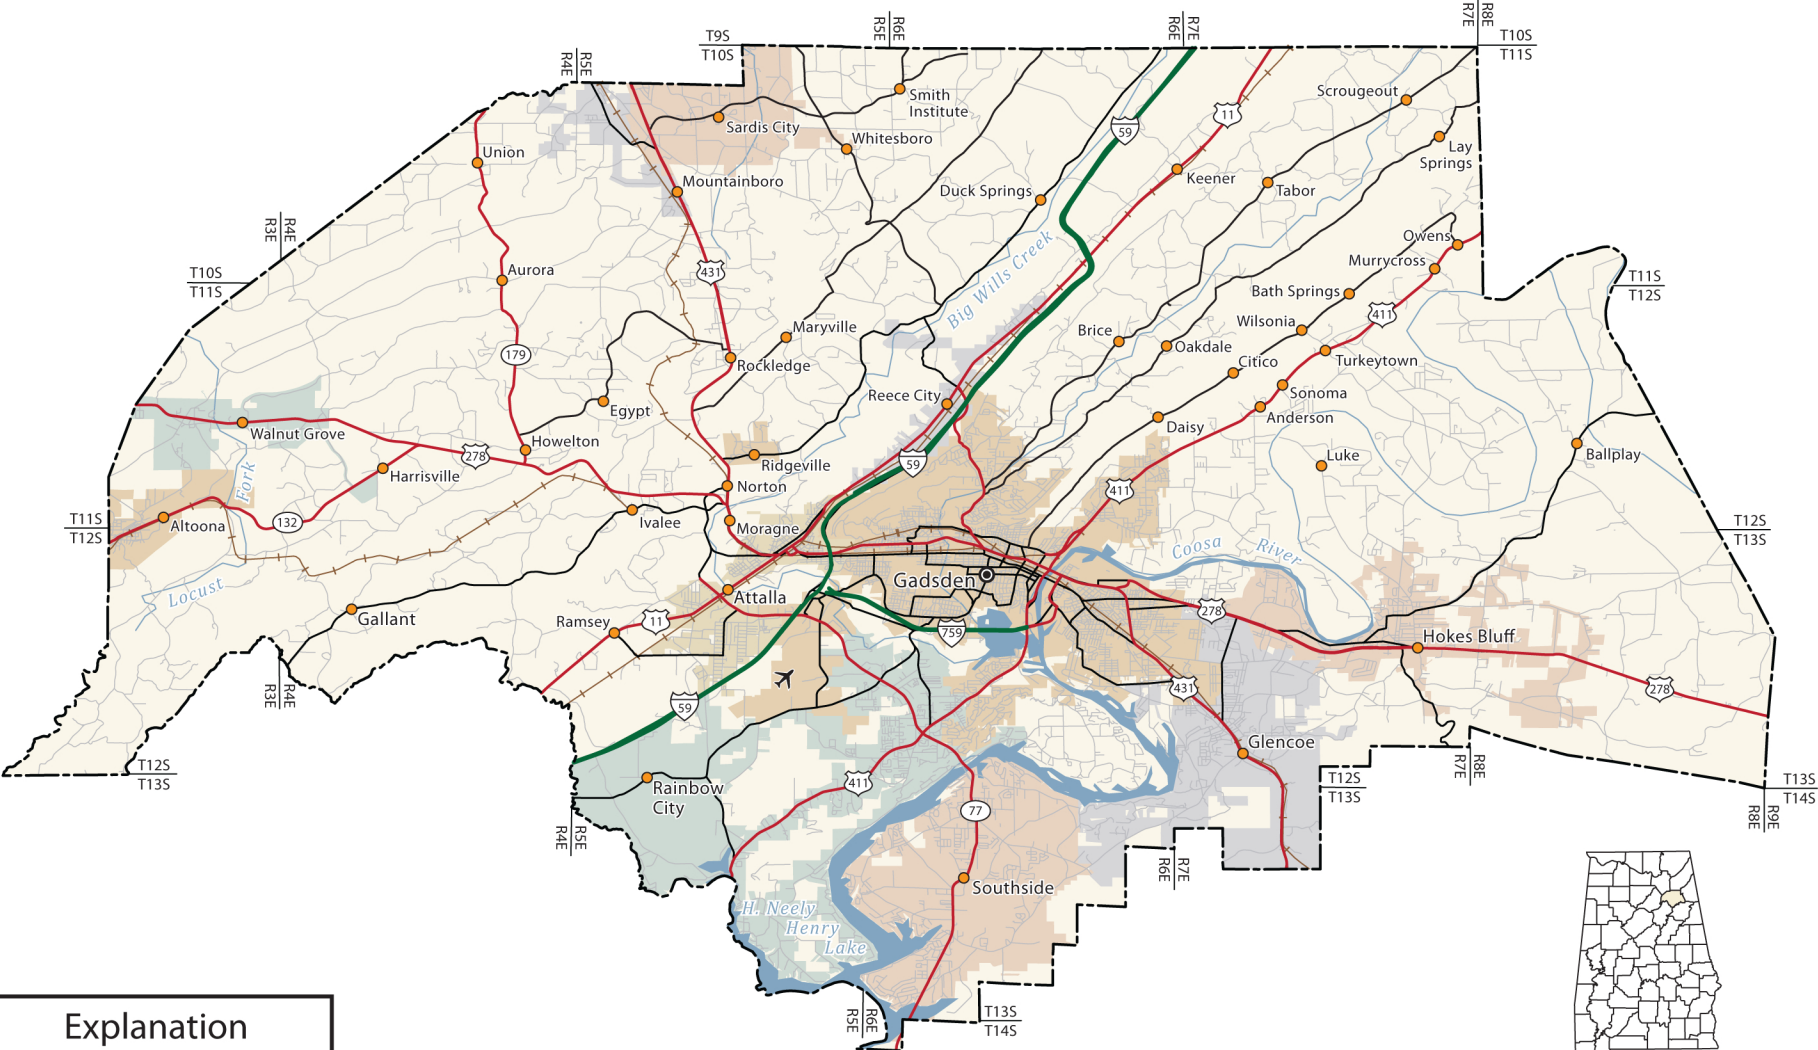

ETOWAH COUNTY

Explanation

- County seat
- Town or village
- Incorporated place
- Primary highway
- Secondary highway
- Other roads

Population Key

BIRMINGHAM.....	100,000	to	250,000
Tuscaloosa.....	50,000	to	100,000
Gadsden.....	10,000	to	50,000
Tuscumbia.....	2,500	to	10,000
Gordo.....	up	to	2,500