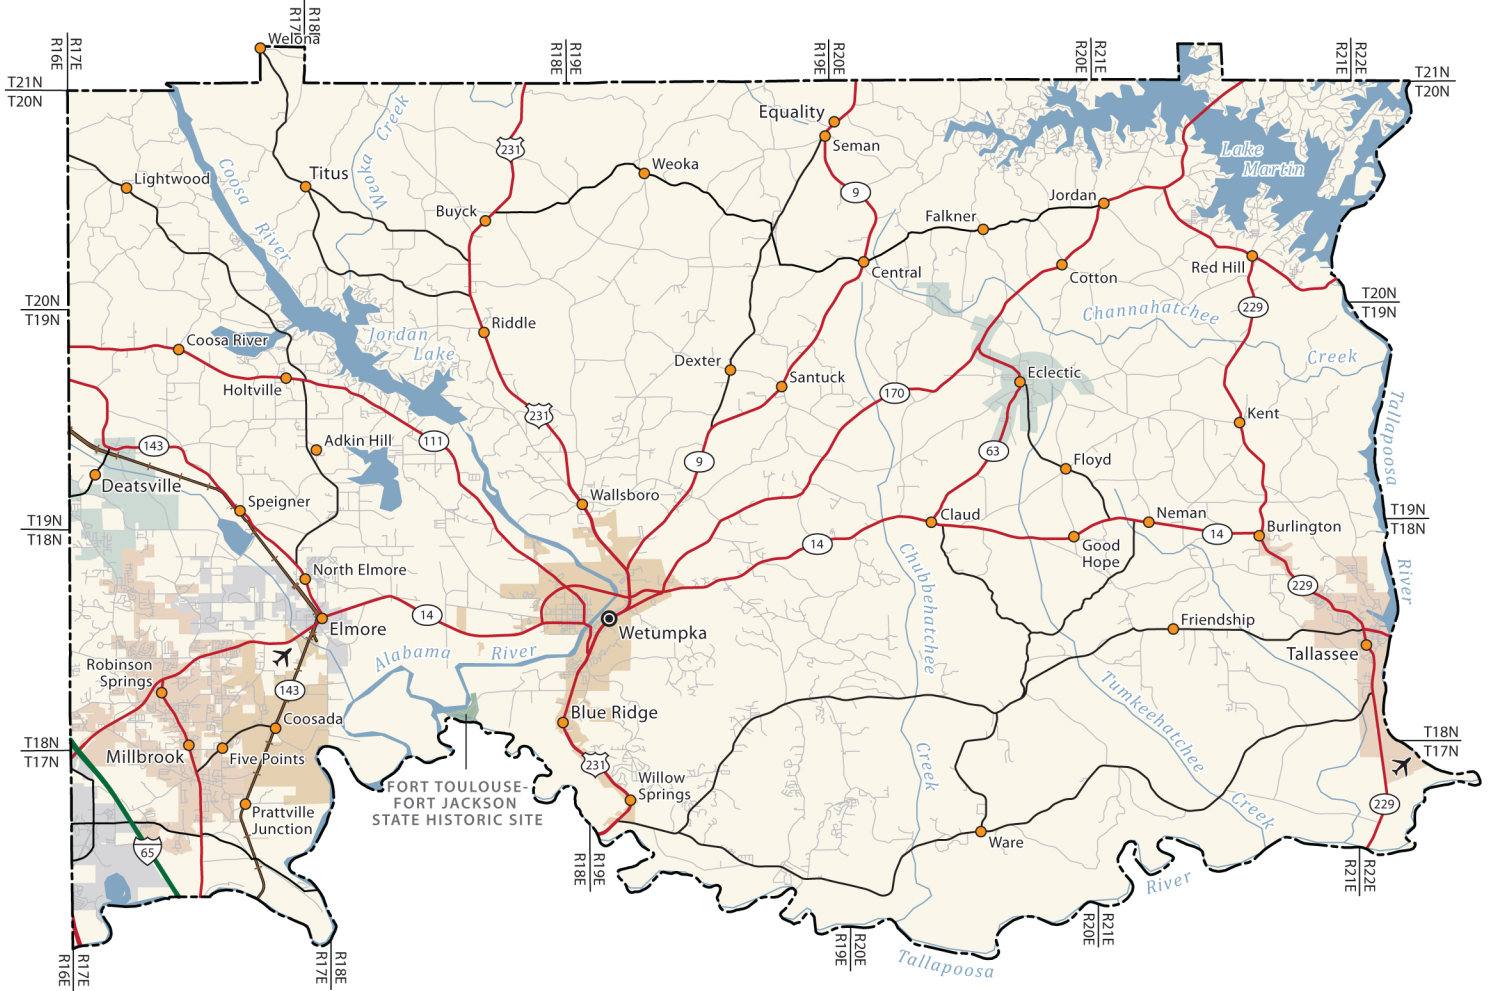

# ELMORE COUNTY

### Explanation

- County seat
- Town or village
- Incorporated place
- Primary highway
- Secondary highway
- Other roads

### Population Key

BIRMINGHAM.....	100,000 to 250,000
Tuscaloosa.....	50,000 to 100,000
Gadsden.....	10,000 to 50,000
Tuscumbia.....	2,500 to 10,000
Gordo.....	up to 2,500