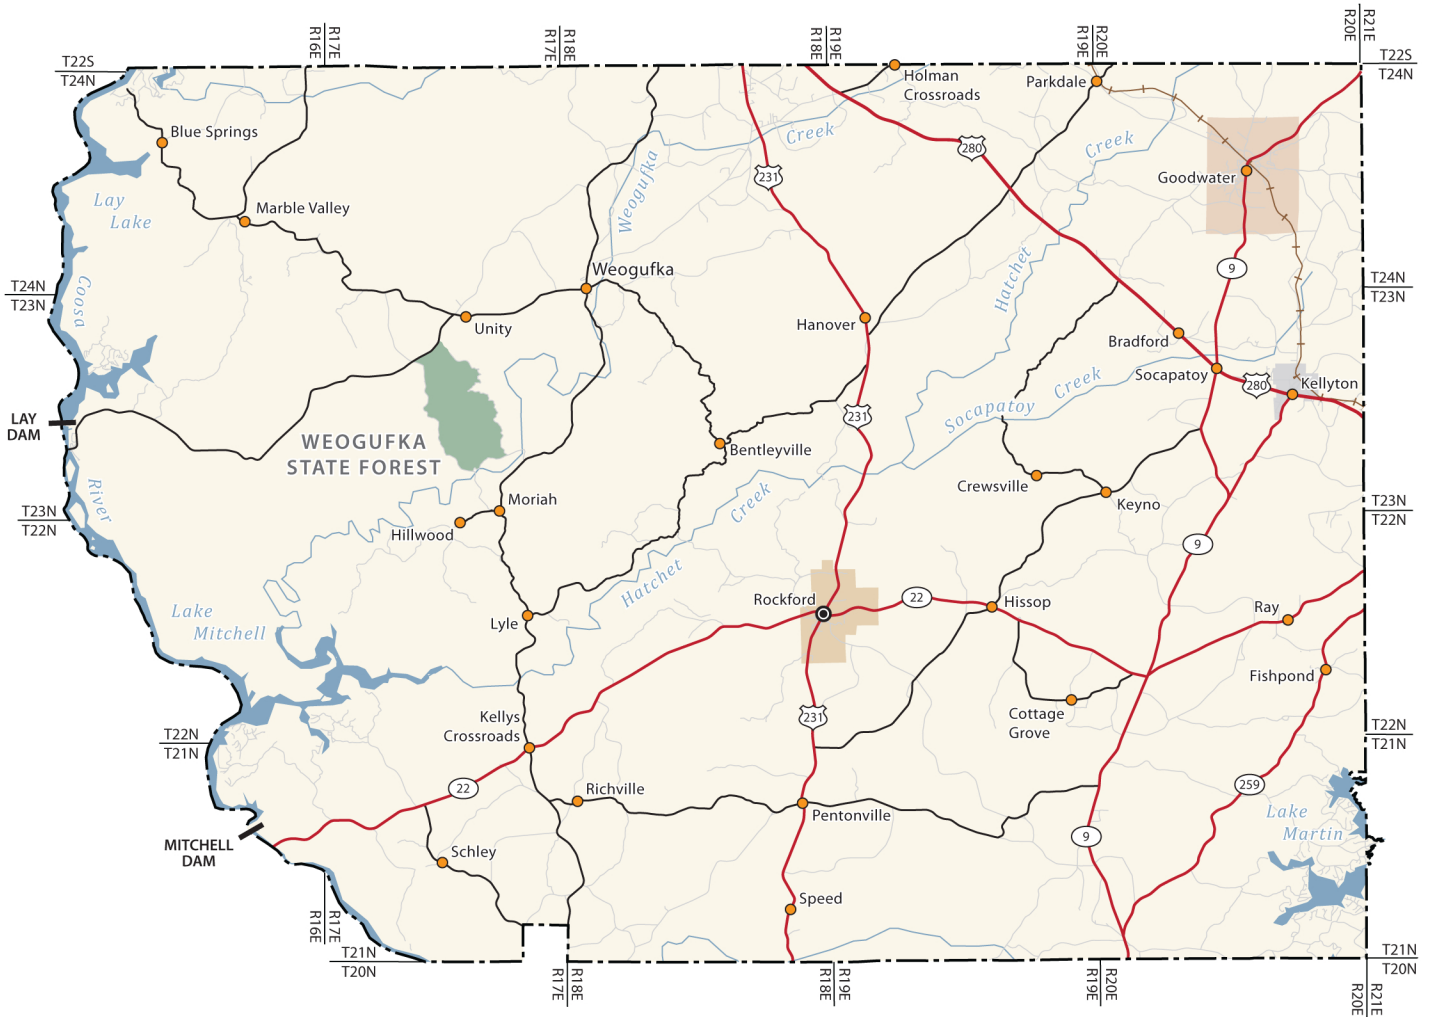

# COOSA COUNTY

**Explanation**

- ⊙ County seat
- Town or village
- Incorporated place
- Primary highway
- Secondary highway
- Other roads

**Population Key**

BIRMINGHAM.....	100,000	to	250,000
Tuscaloosa.....	50,000	to	100,000
Gadsden.....	10,000	to	50,000
Tuscumbia.....	2,500	to	10,000
Gordo.....	up to		2,500