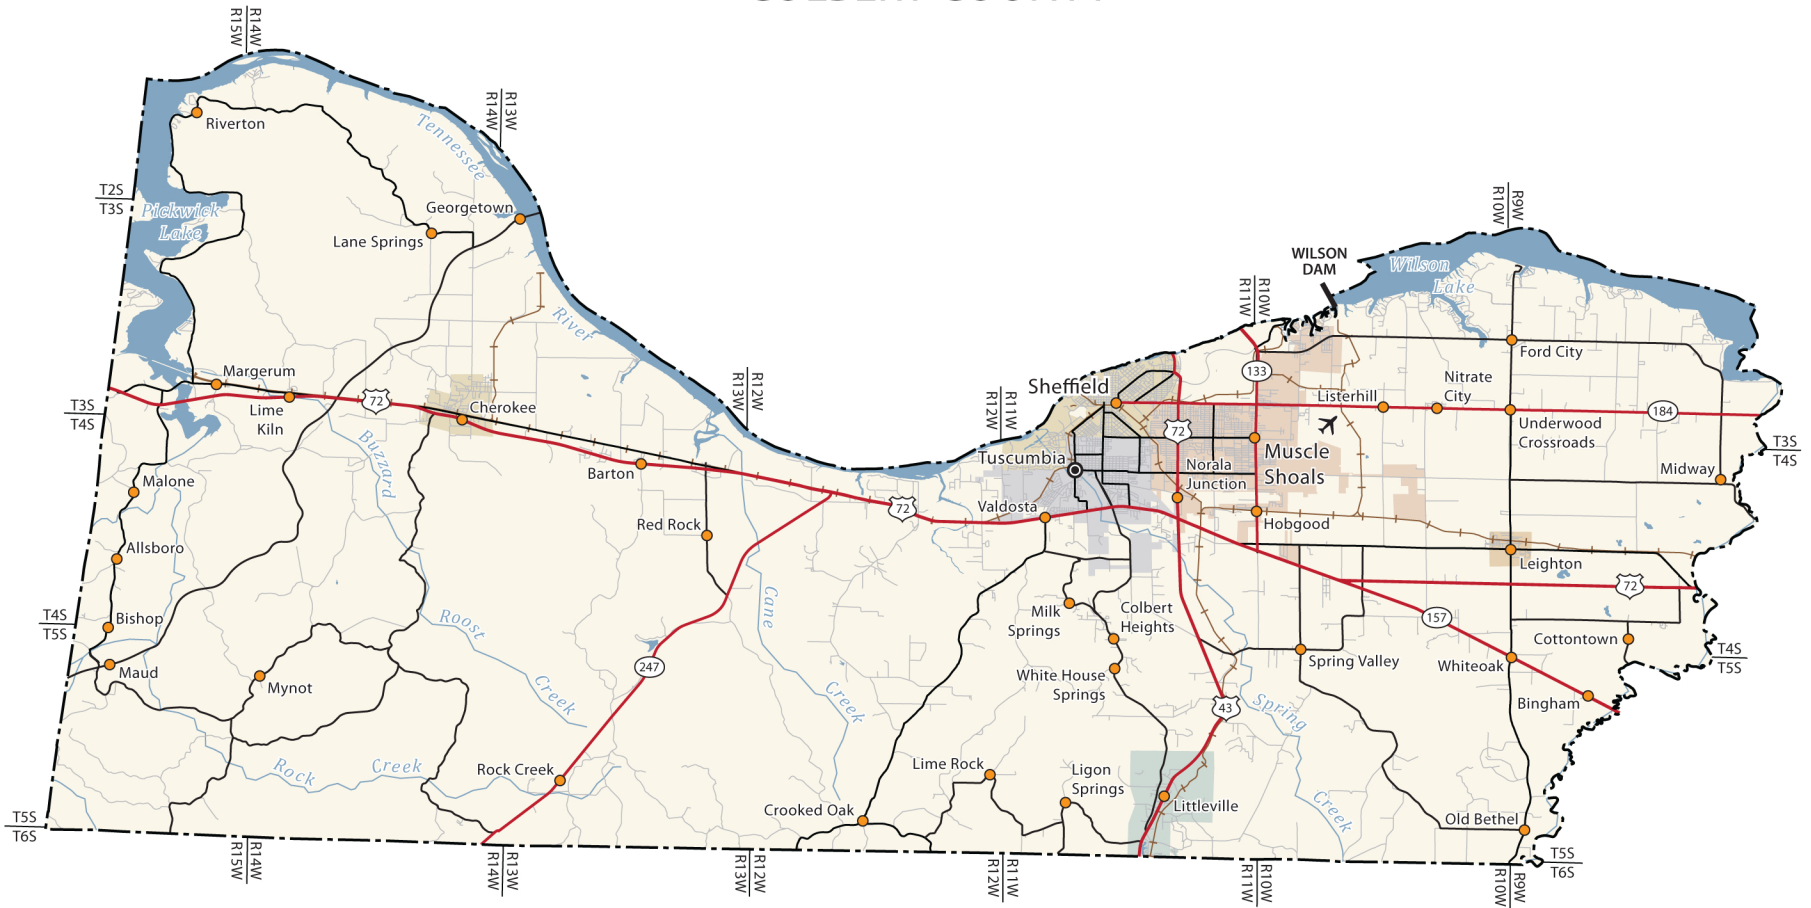

COLBERT COUNTY

Explanation

- County seat
- Town or village
- Incorporated place
- Primary highway
- Secondary highway
- Other roads

Population Key

BIRMINGHAM.....	100,000	to	250,000
Tuscaloosa.....	50,000	to	100,000
Gadsden.....	10,000	to	50,000
Tuscumbia.....	2,500	to	10,000
Gordo.....	up	to	2,500