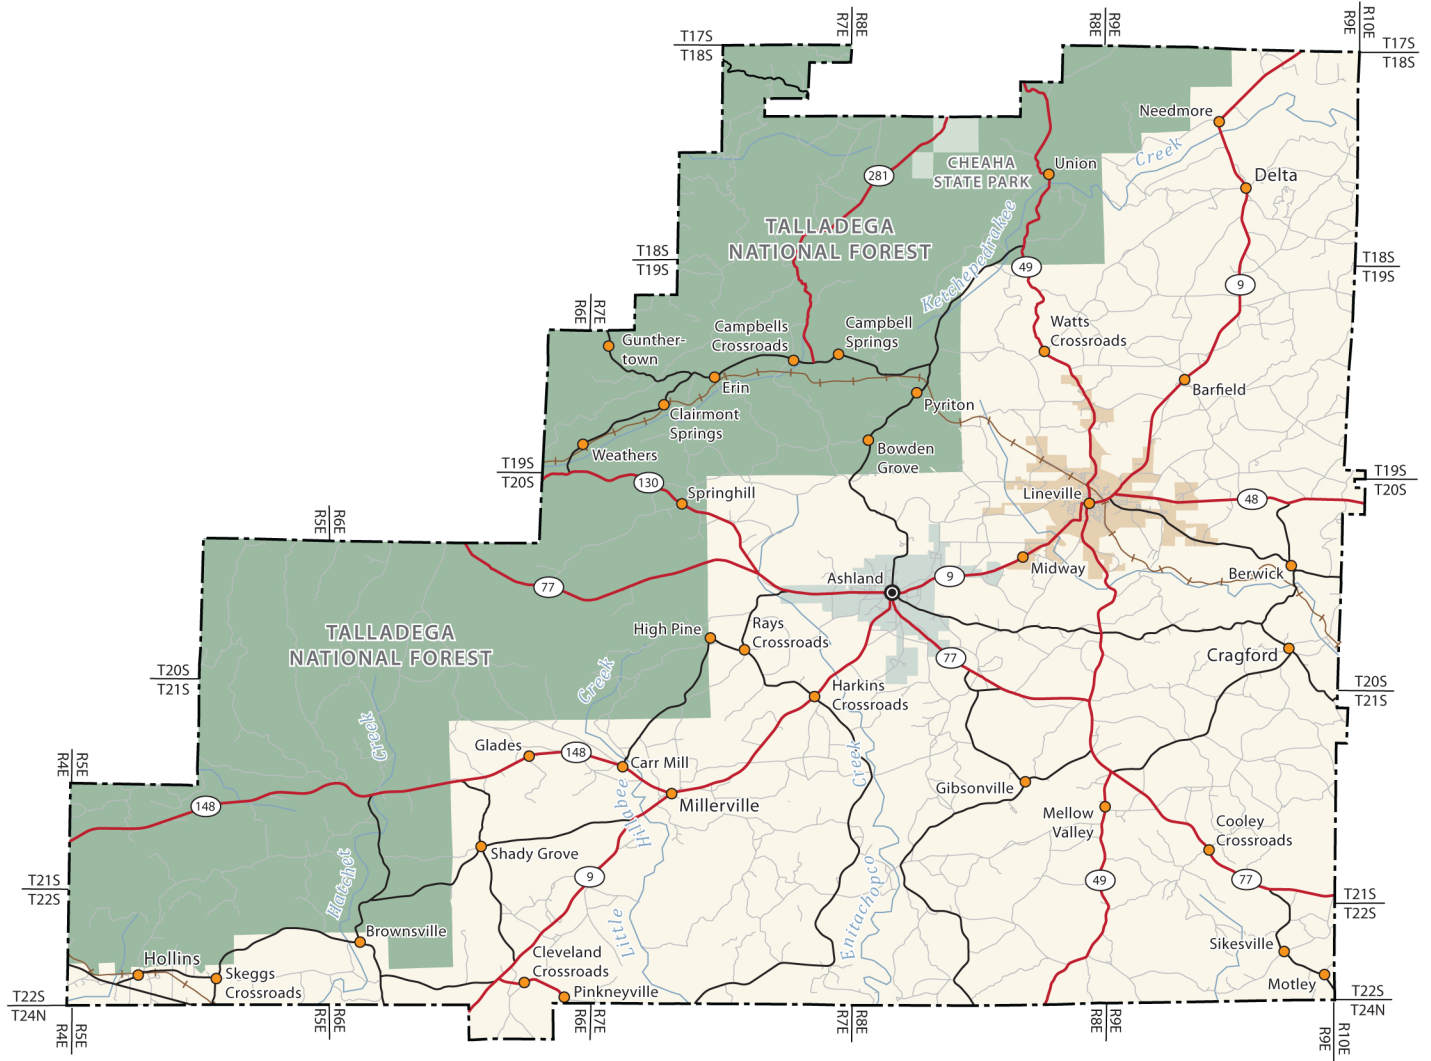

CLAY COUNTY

Explanation

- ⊙ County seat
- Town or village
- Incorporated place
- Primary highway
- Secondary highway
- Other roads

Population Key

BIRMINGHAM.....	100,000	to	250,000
Tuscaloosa.....	50,000	to	100,000
Gadsden.....	10,000	to	50,000
Tuscumbia.....	2,500	to	10,000
Gordo.....	up to		2,500