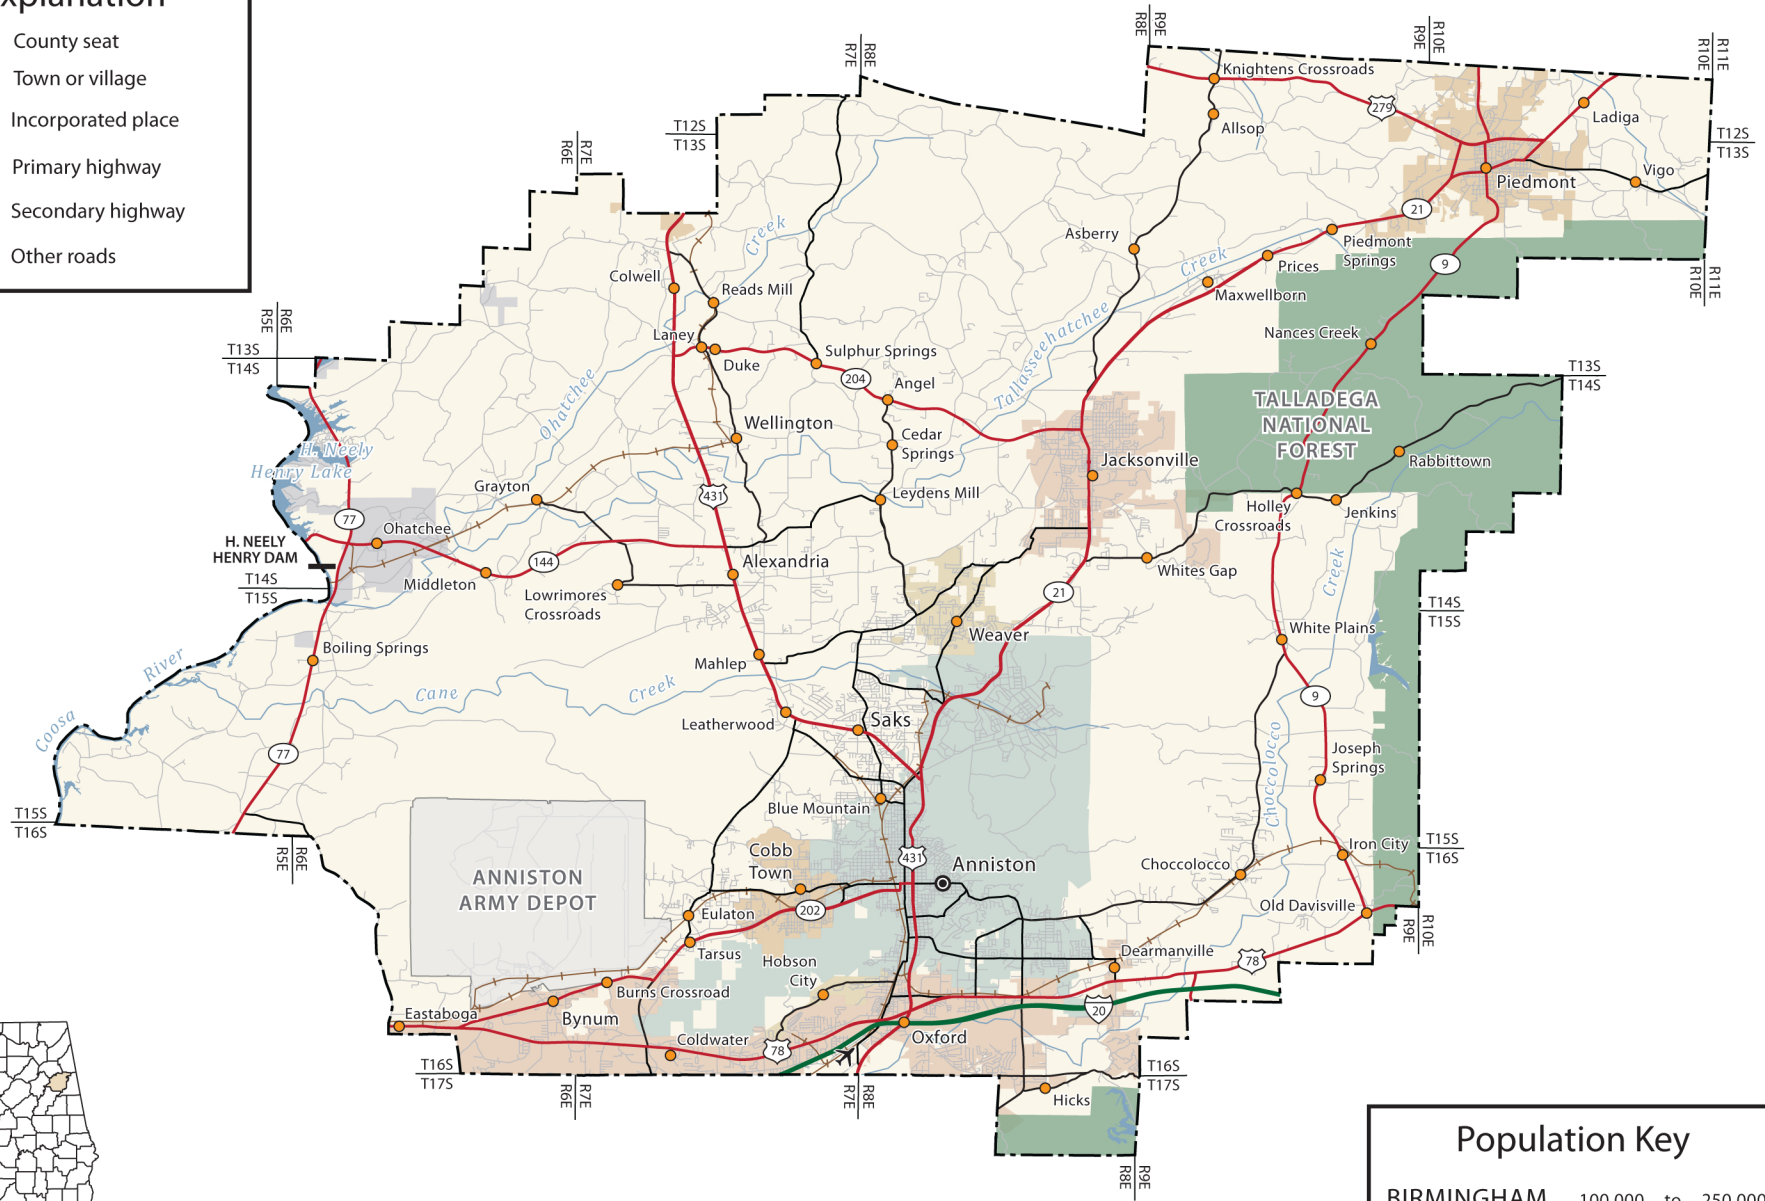

# CALHOUN COUNTY

**Explanation**

- County seat
- Town or village
- Incorporated place
- Primary highway
- Secondary highway
- Other roads

**Population Key**

BIRMINGHAM.....	100,000	to	250,000
Tuscaloosa.....	50,000	to	100,000
Gadsden.....	10,000	to	50,000
Tuscumbia.....	2,500	to	10,000
Gordo.....	.....up	to	2,500