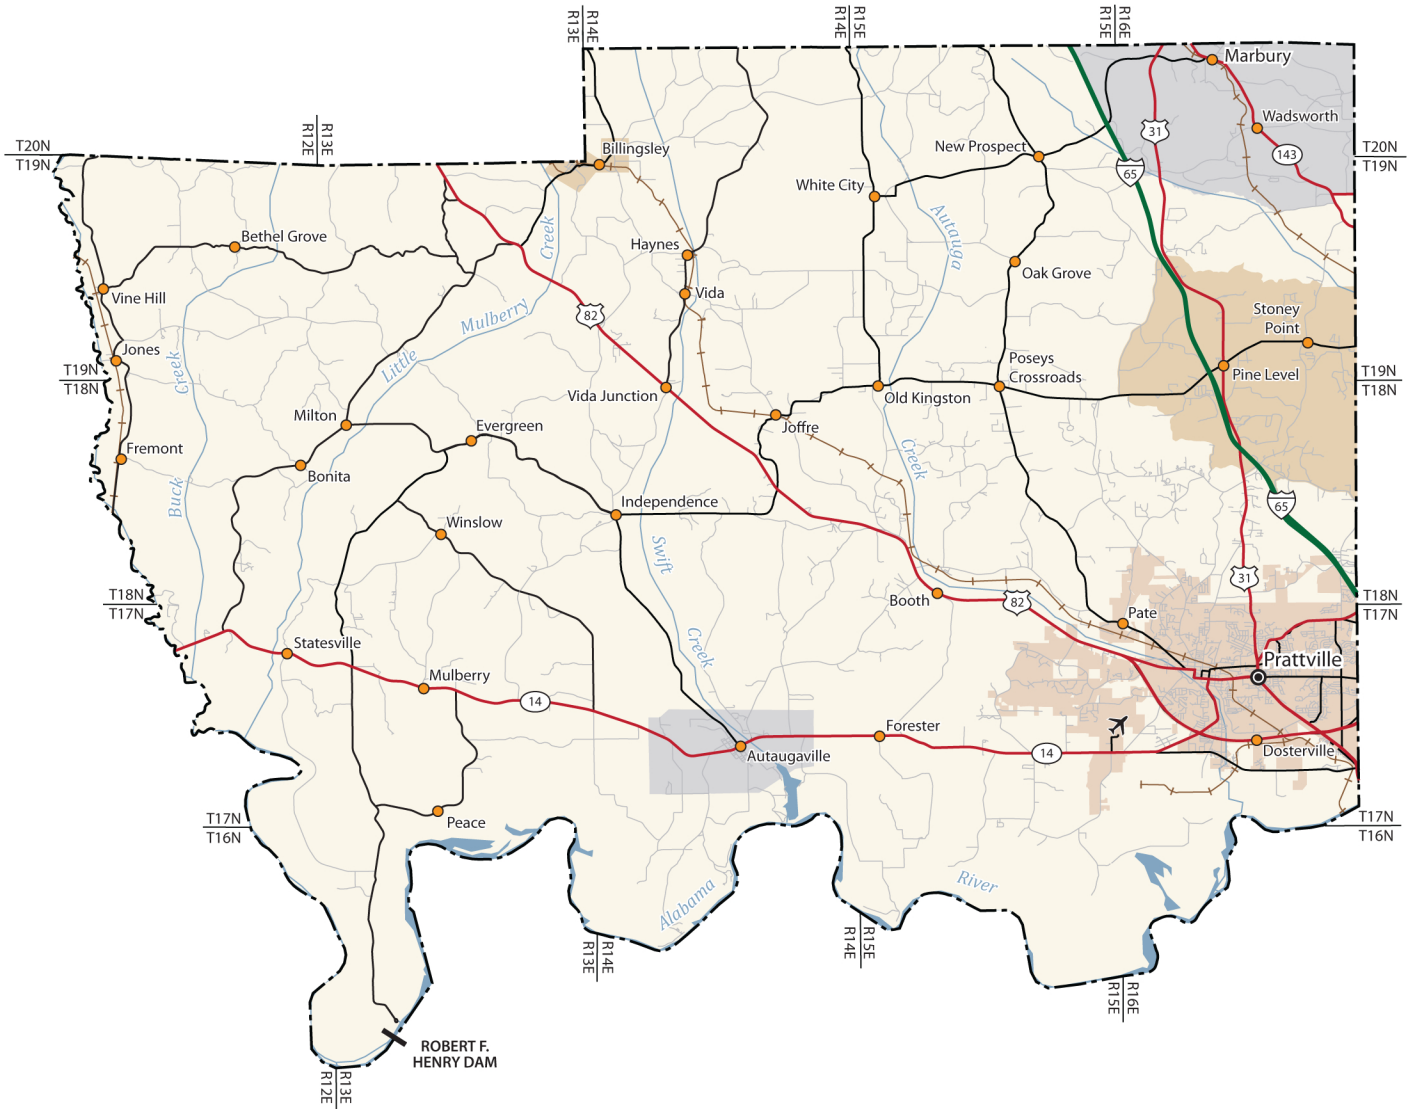

AUTAUGA COUNTY

Explanation

- County seat
- Town or village
- Incorporated place
- Primary highway
- Secondary highway
- Other roads

Population Key

BIRMINGHAM	100,000	to	250,000
Tuscaloosa	50,000	to	100,000
Gadsden	10,000	to	50,000
Tuscumbia	2,500	to	10,000
Gordo	up	to	2,500