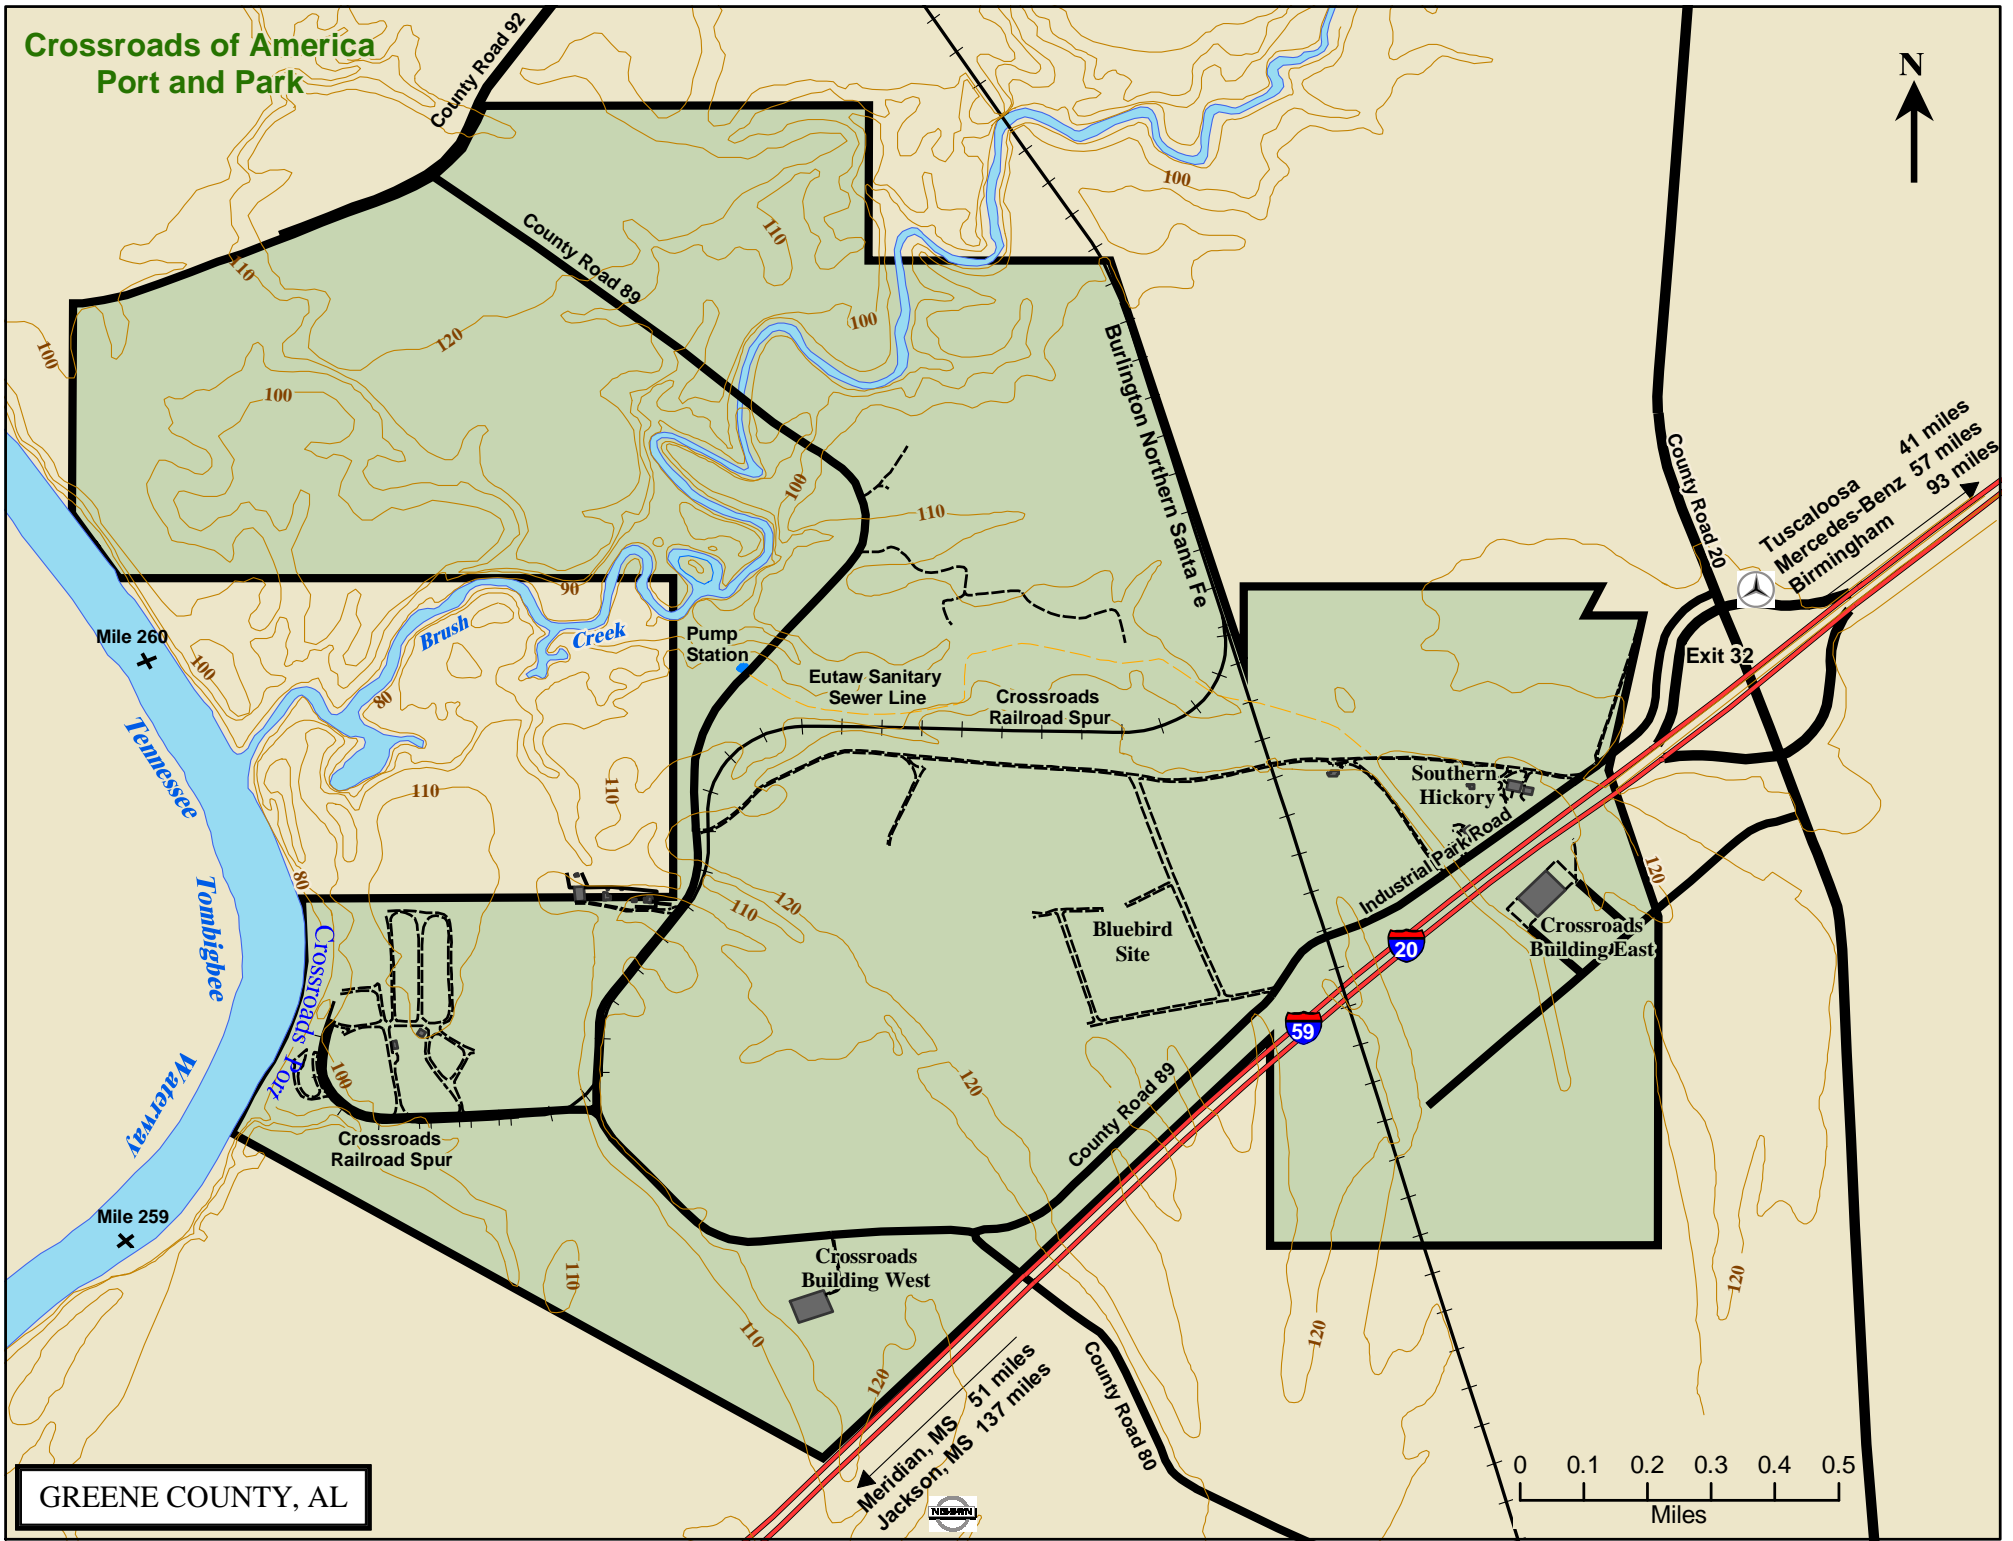

Crossroads of America
Port and Park

GREENE COUNTY, AL

Meridian, MS 51 miles
Jackson, MS 137 miles

Tuscaloosa 41 miles
Mercedes-Benz 57 miles
Birmingham 93 miles

0 0.1 0.2 0.3 0.4 0.5
Miles