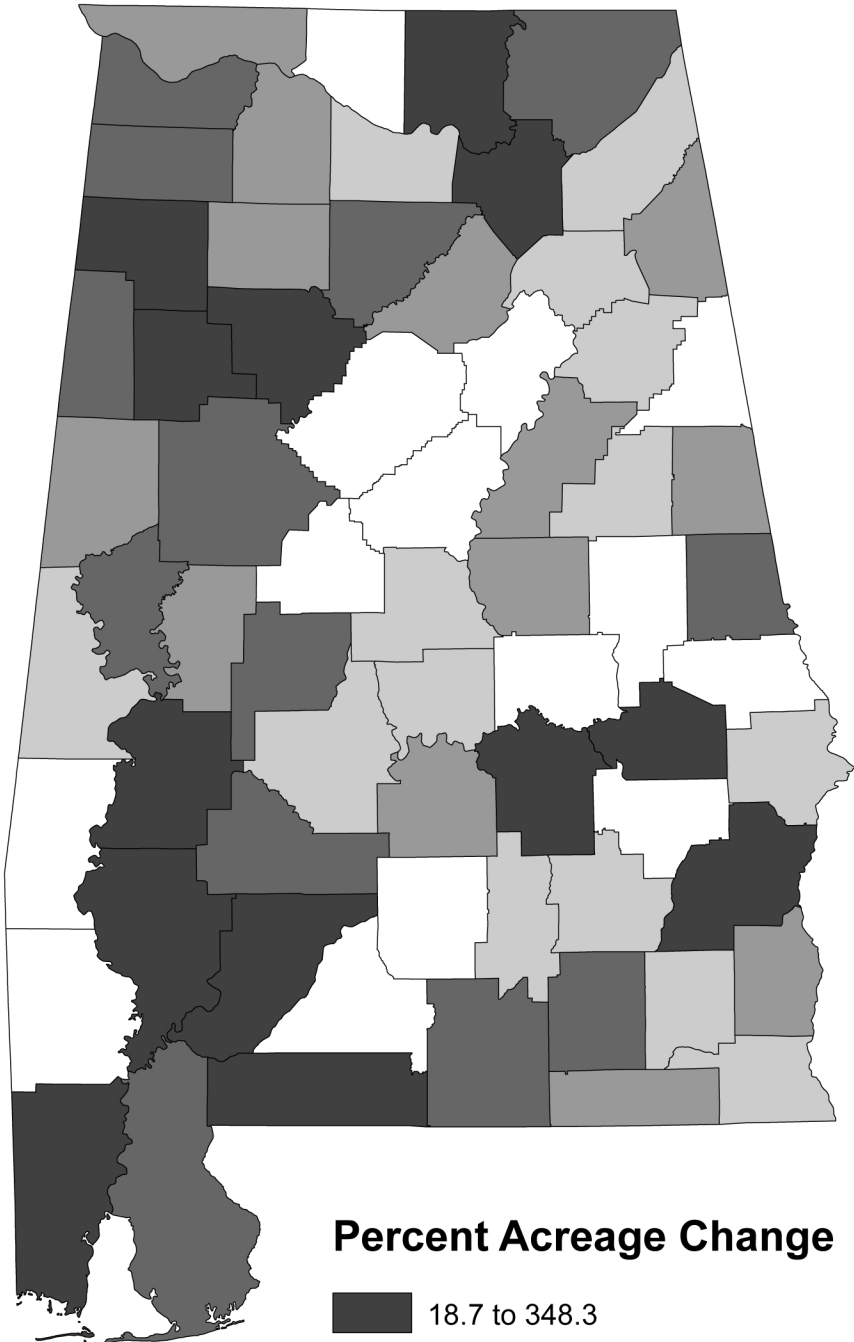

Change in Farm Acreage 1997-2007

Percent Acreage Change

- 18.7 to 348.3
- 9.3 to 18.6
- 5.6 to 9.2
- 2.0 to 5.5
- 20.6 to -2.1

Produced by: Cartographic Research Lab
Source: Census of Agriculture, 1997, 2007