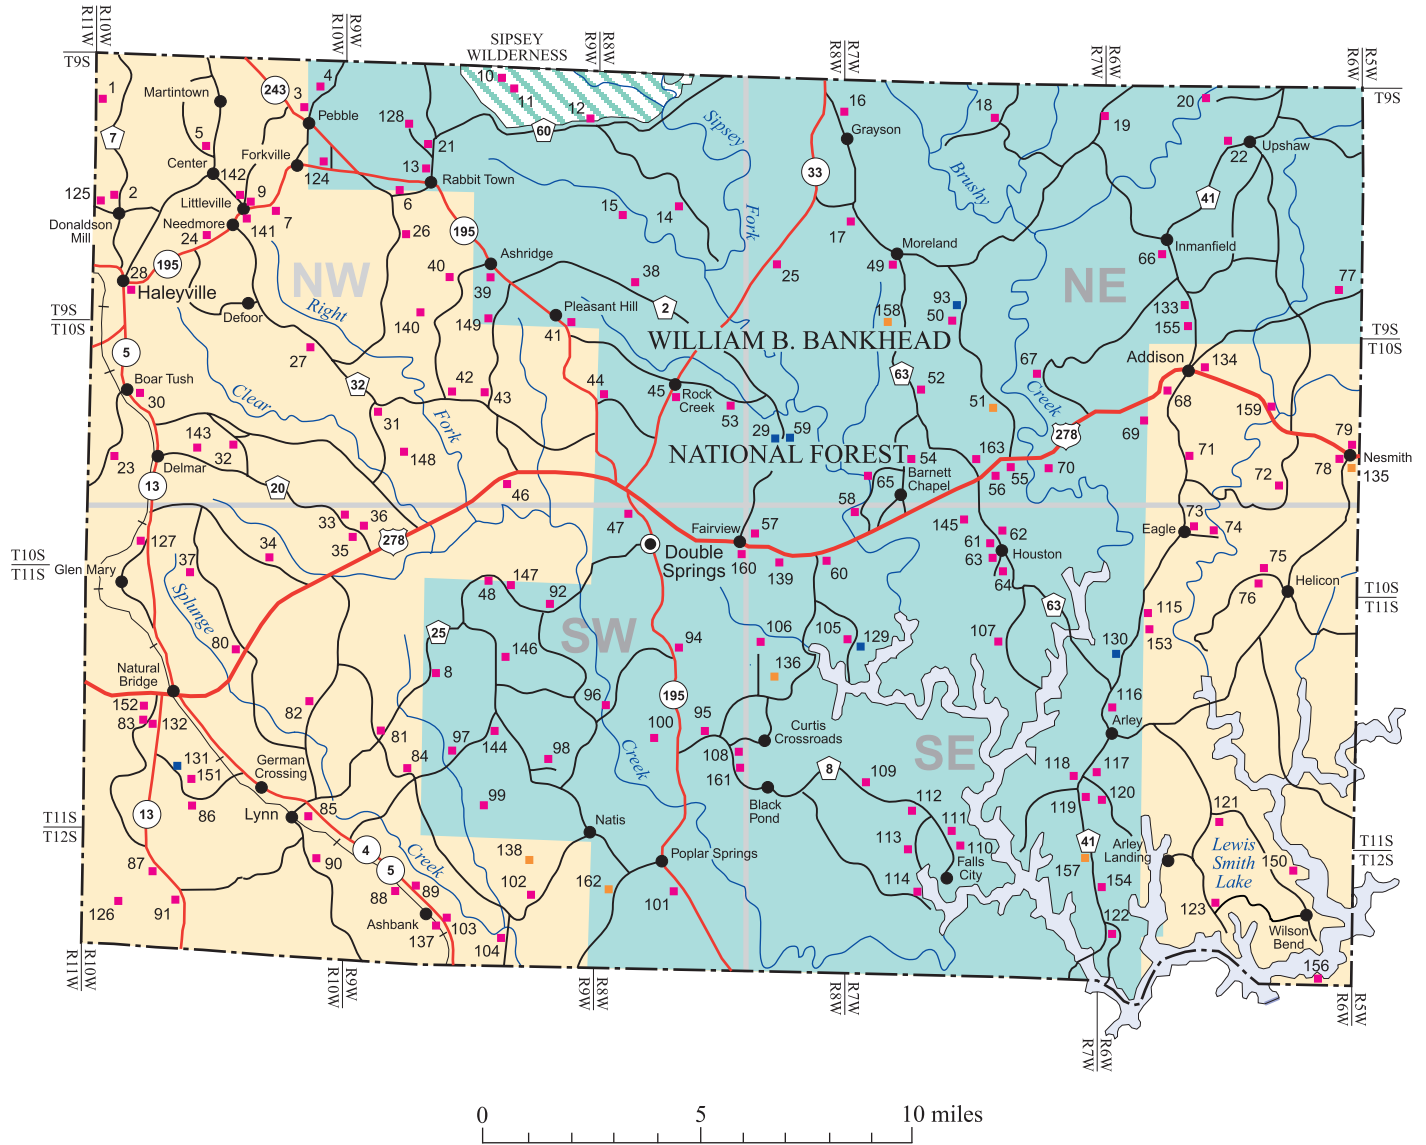

WINSTON COUNTY

Legend

- 32 ■ Cemetery of known name and location
- 51 ■ Cemetery of unknown name
- 59 ■ Cemetery of uncertain location
- County seat
- City, town or village