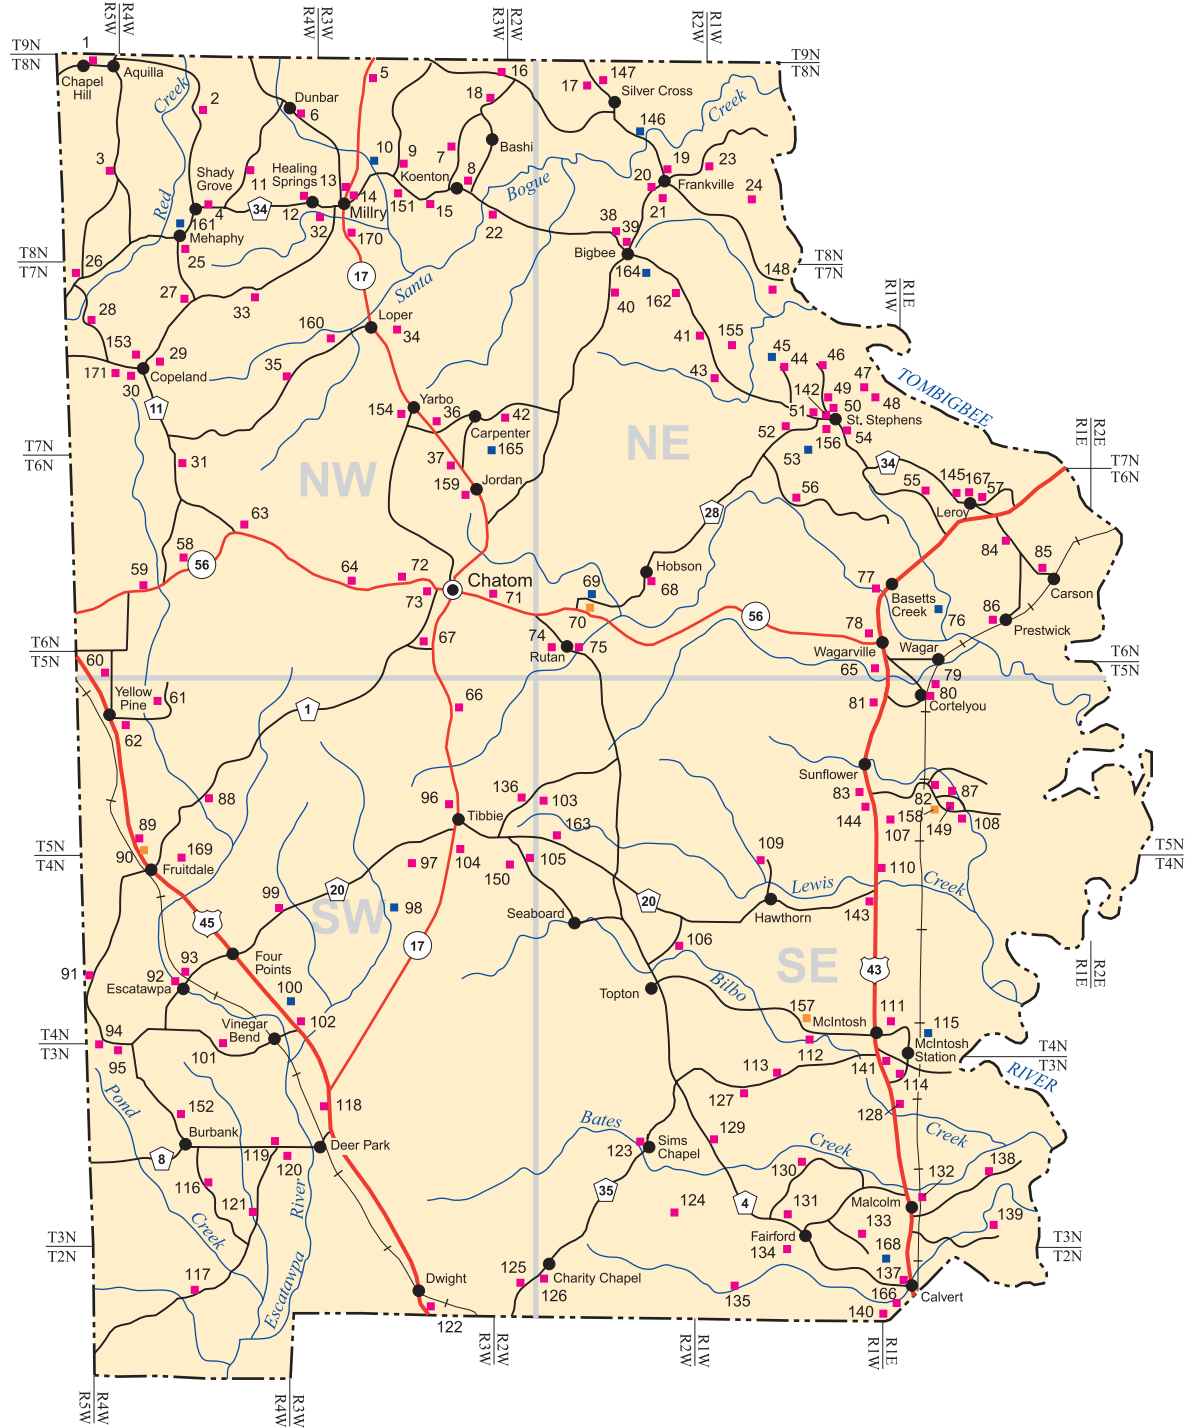

WASHINGTON COUNTY

Legend

- 32 ■ Cemetery of known name and location
- 70 ■ Cemetery of unknown name
- 39 ■ Cemetery of uncertain location
- County seat
- City, town or village