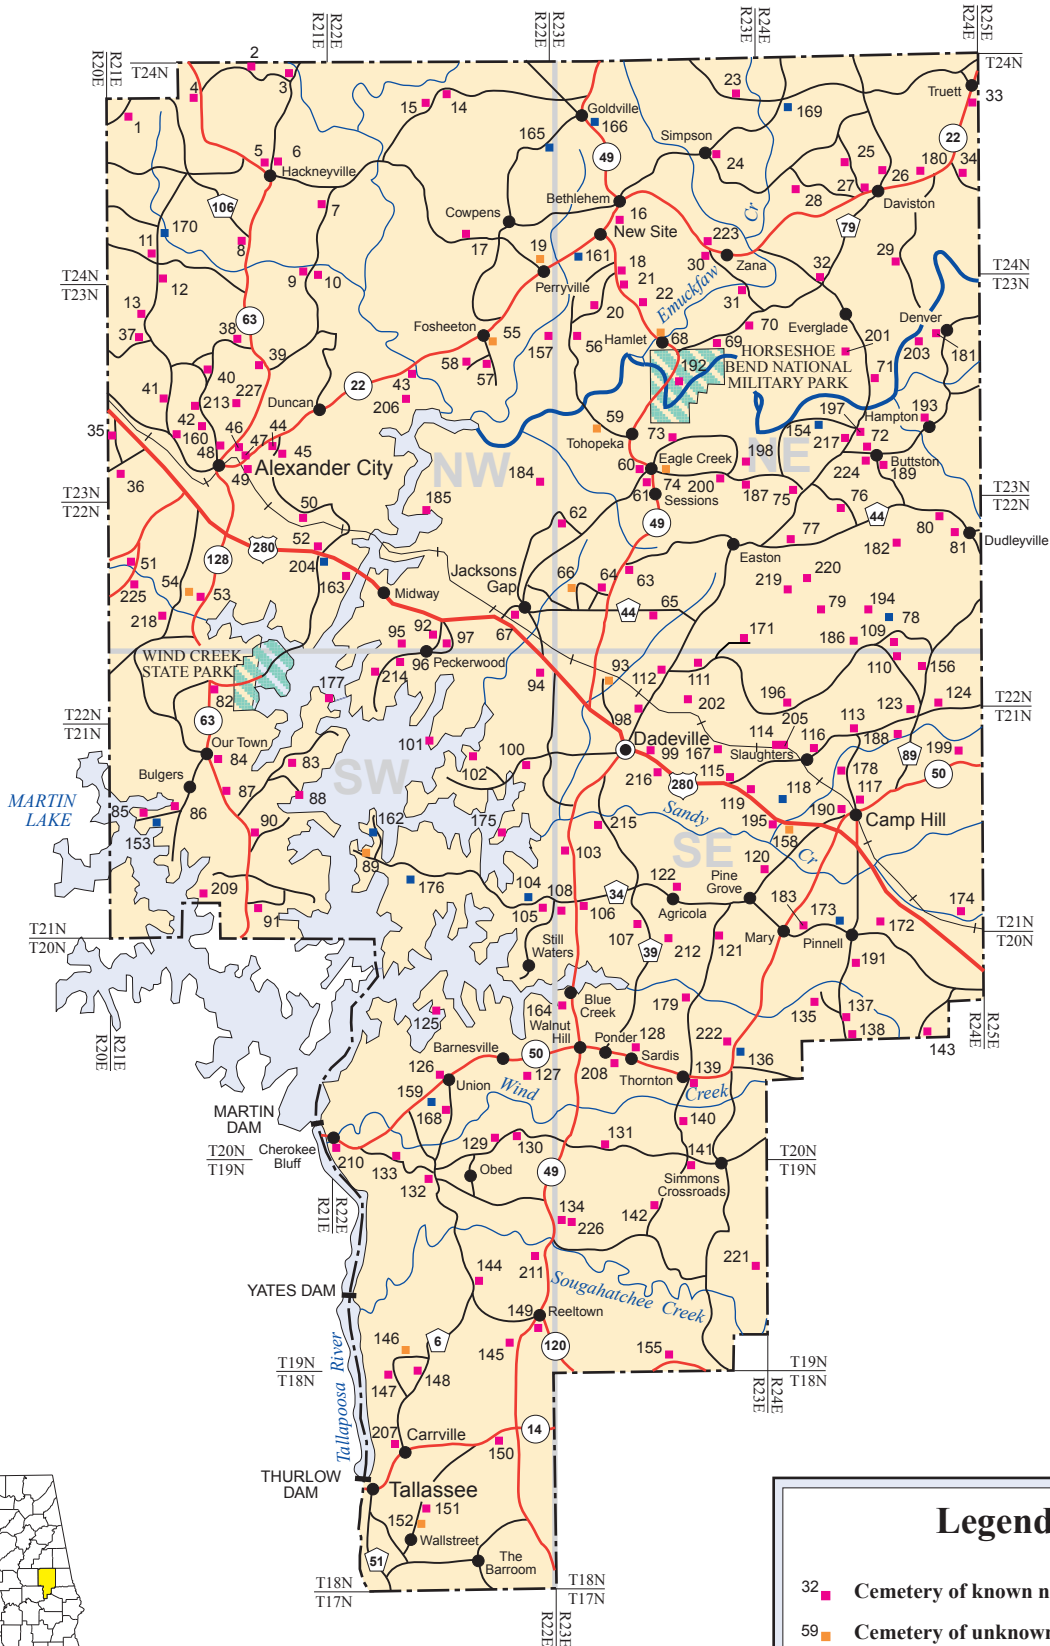

# TALLAPOOSA COUNTY

**Legend**

- 32 ■ Cemetery of known name and location
- 59 ■ Cemetery of unknown name
- 78 ■ Cemetery of uncertain location
- County seat
- City, town or village