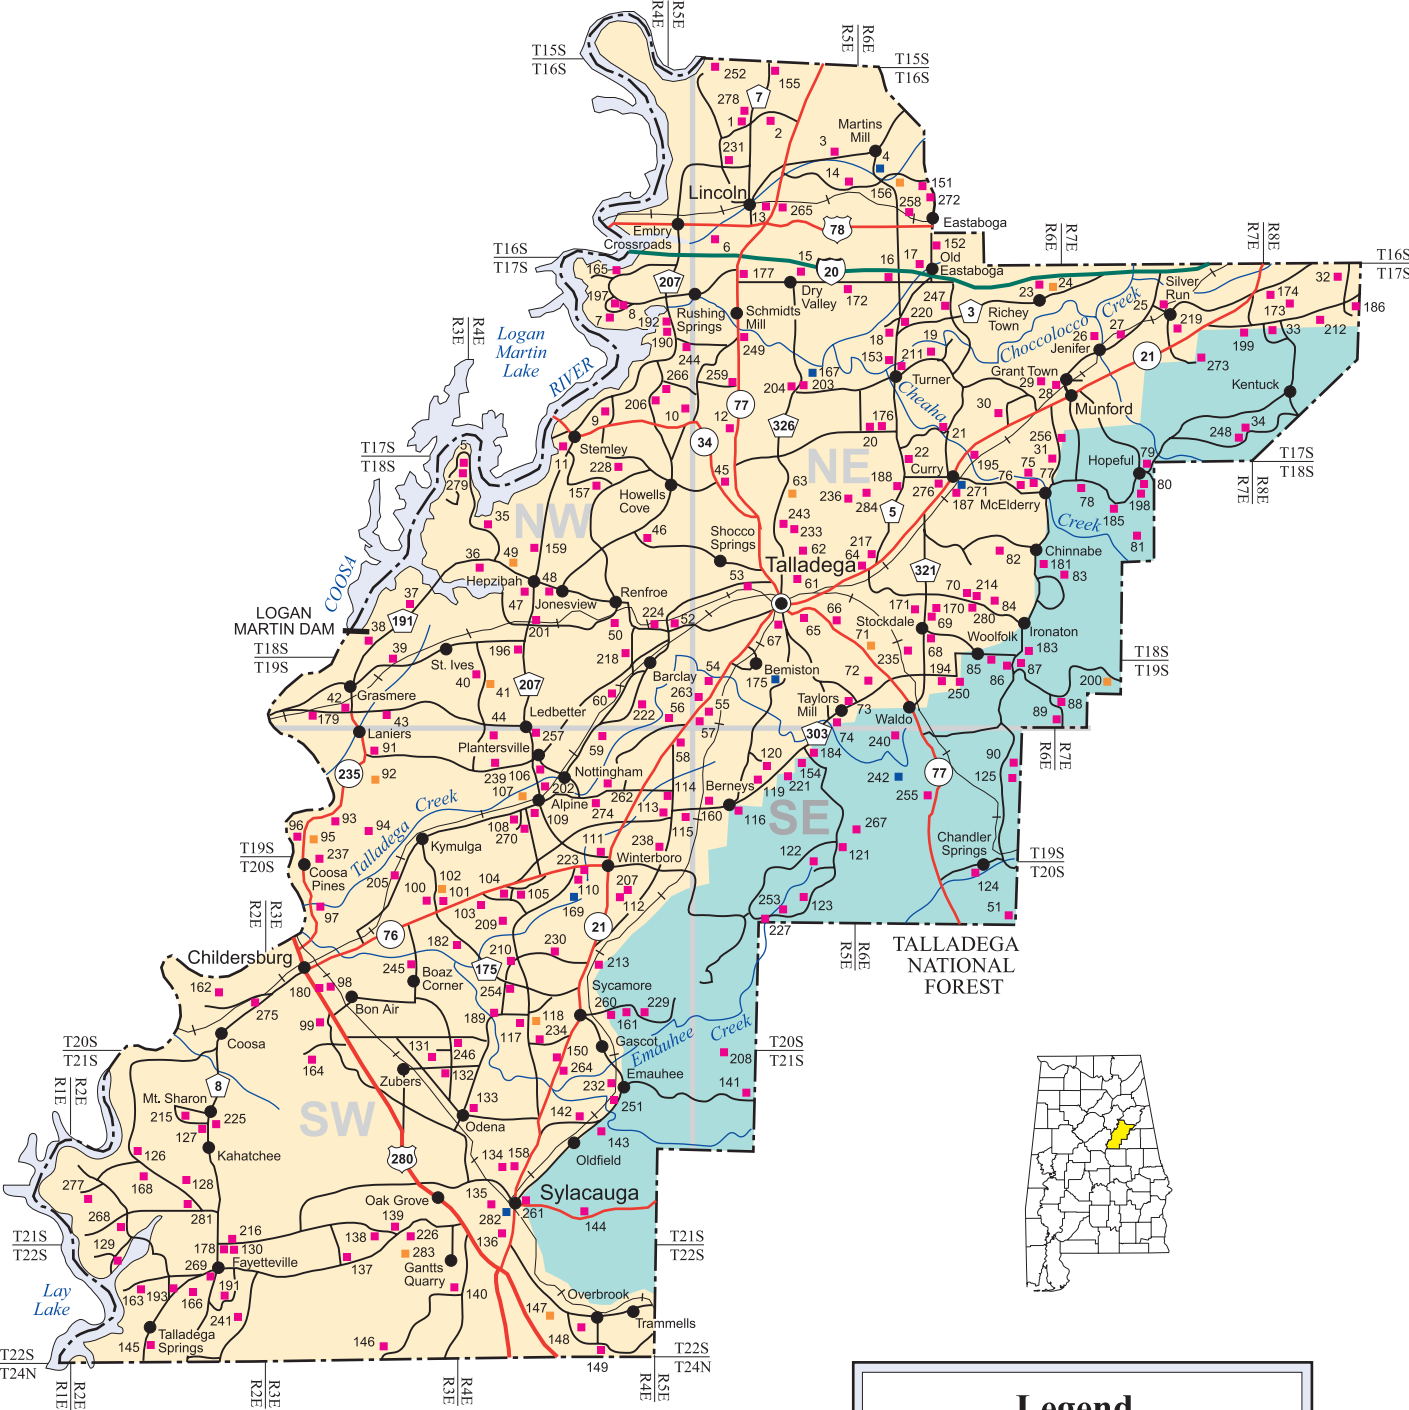

TALLADEGA COUNTY

Produced by the Dept. of Geography
 College of Arts and Sciences
 The University of Alabama

Legend

- 32 ■ Cemetery of known name and location
- 24 ■ Cemetery of unknown name
- 175 ■ Cemetery of uncertain location
- County seat
- City, town or village