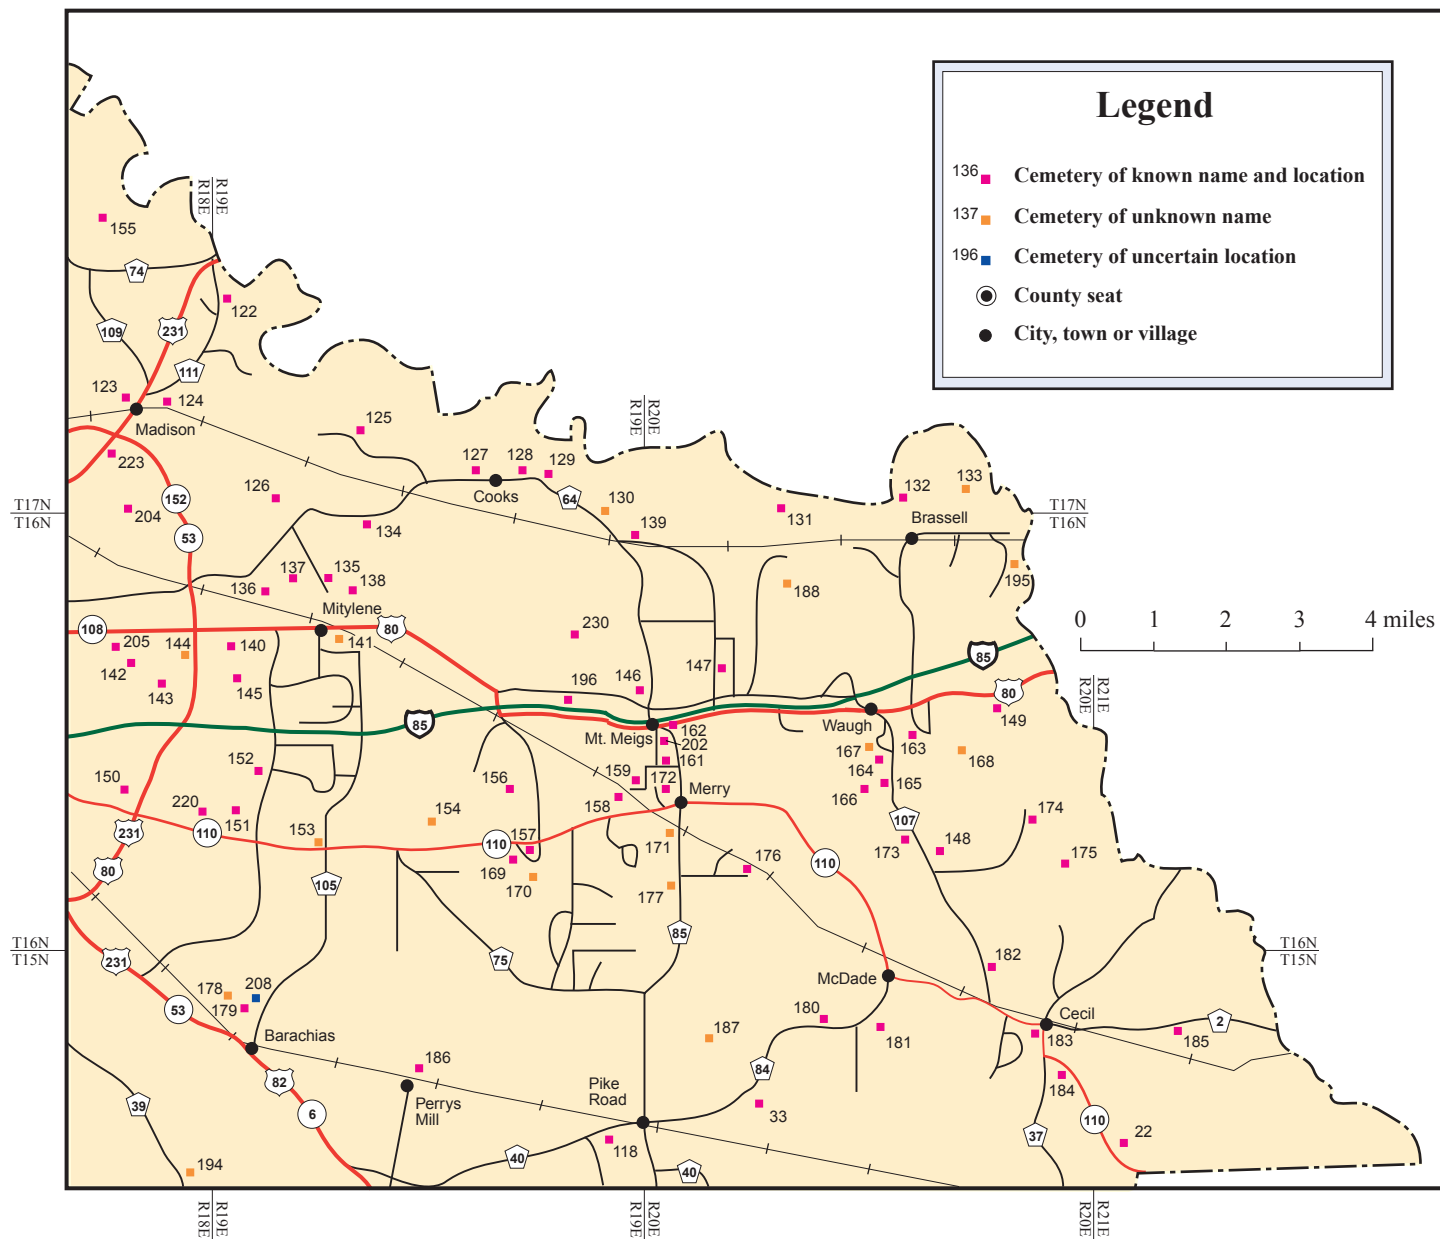

# Northeastern Montgomery County Inset Map

Montgomery County