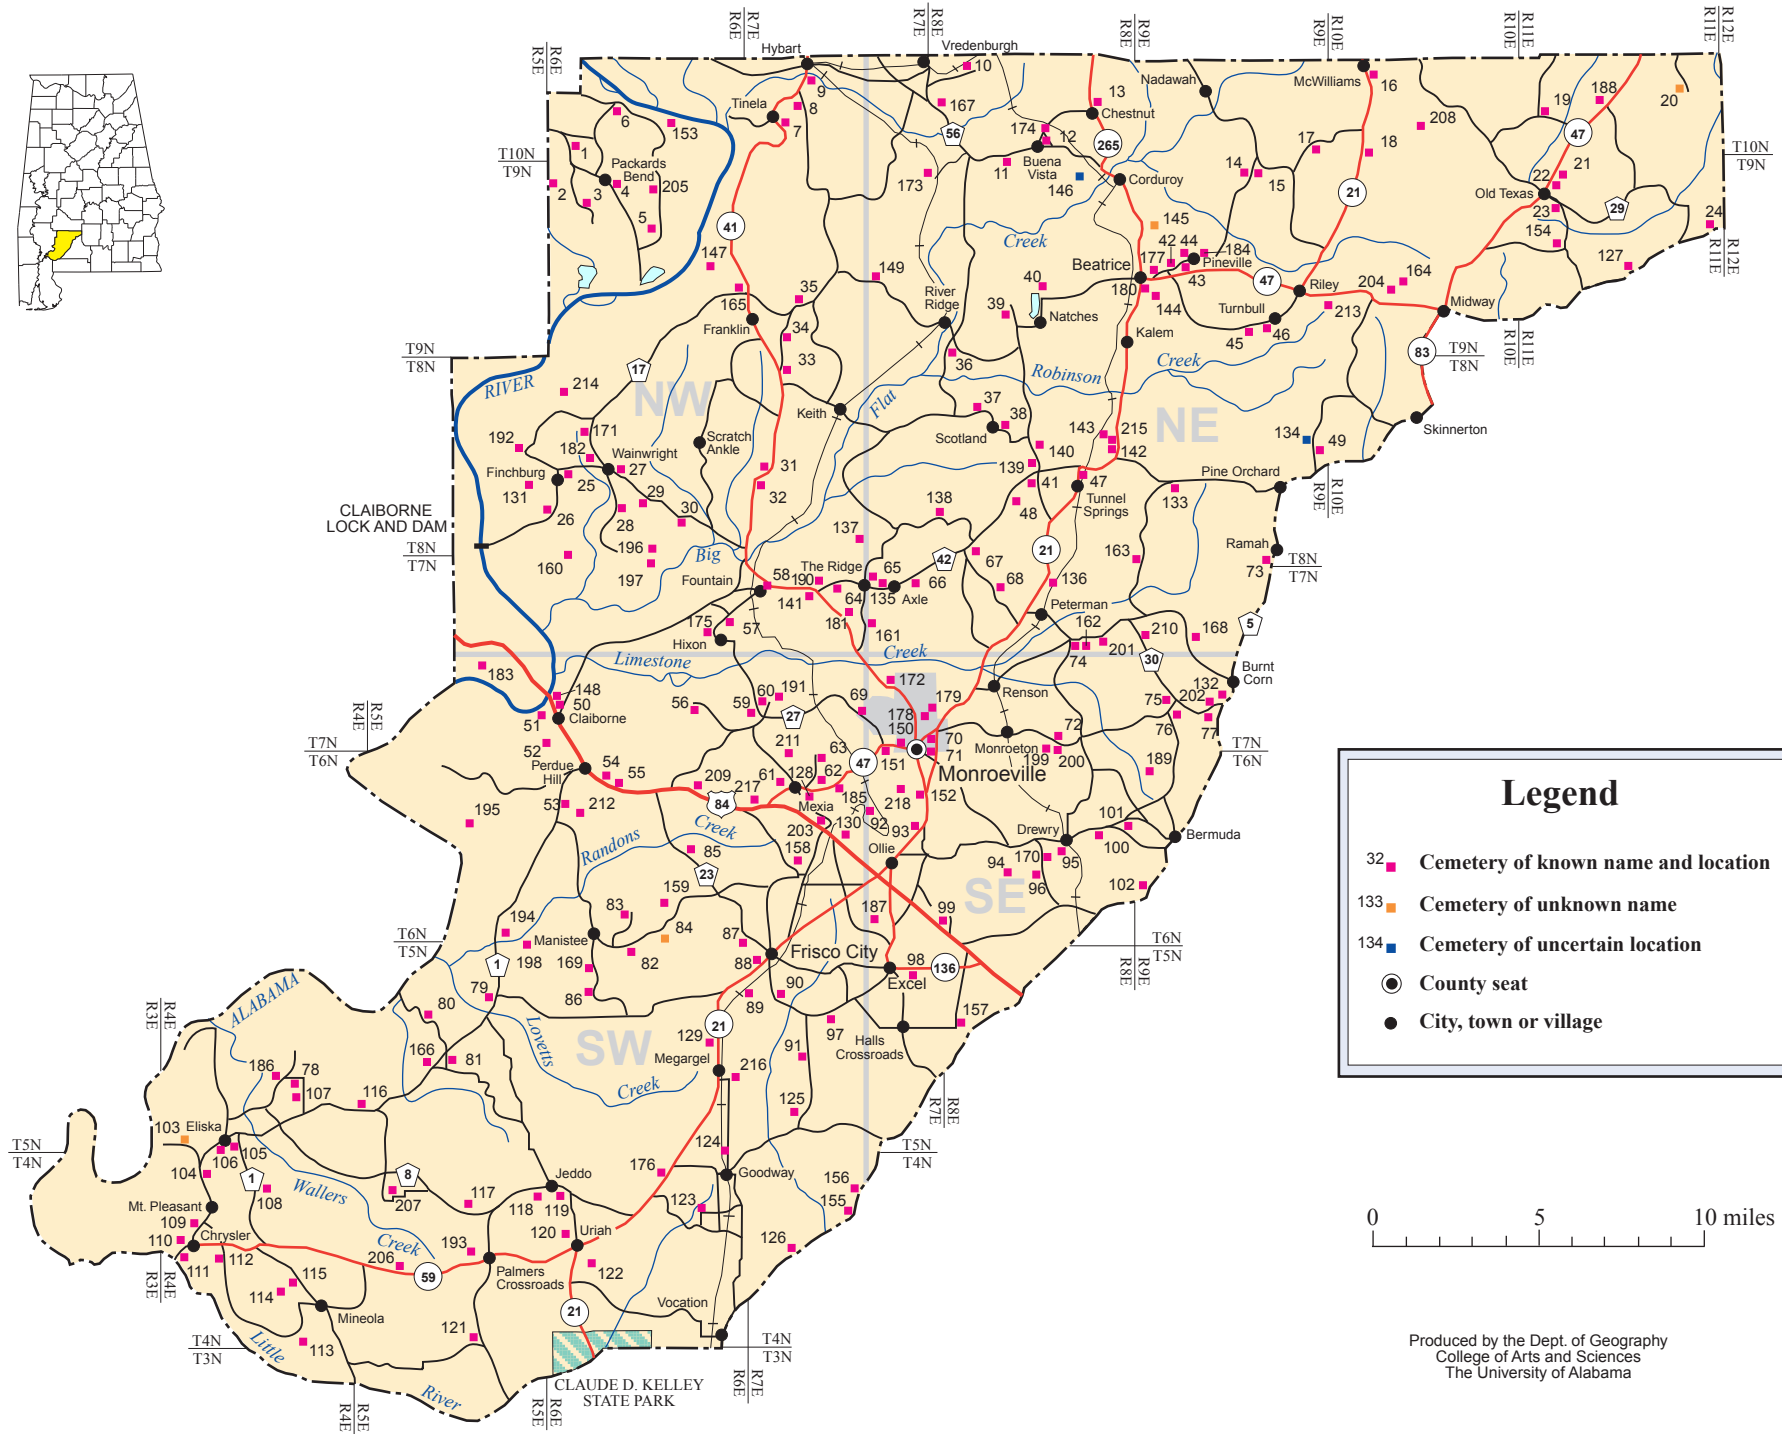

MONROE COUNTY

Legend

- 32 ■ Cemetery of known name and location
- 133 ■ Cemetery of unknown name
- 134 ■ Cemetery of uncertain location
- County seat
- City, town or village

Produced by the Dept. of Geography
College of Arts and Sciences
The University of Alabama