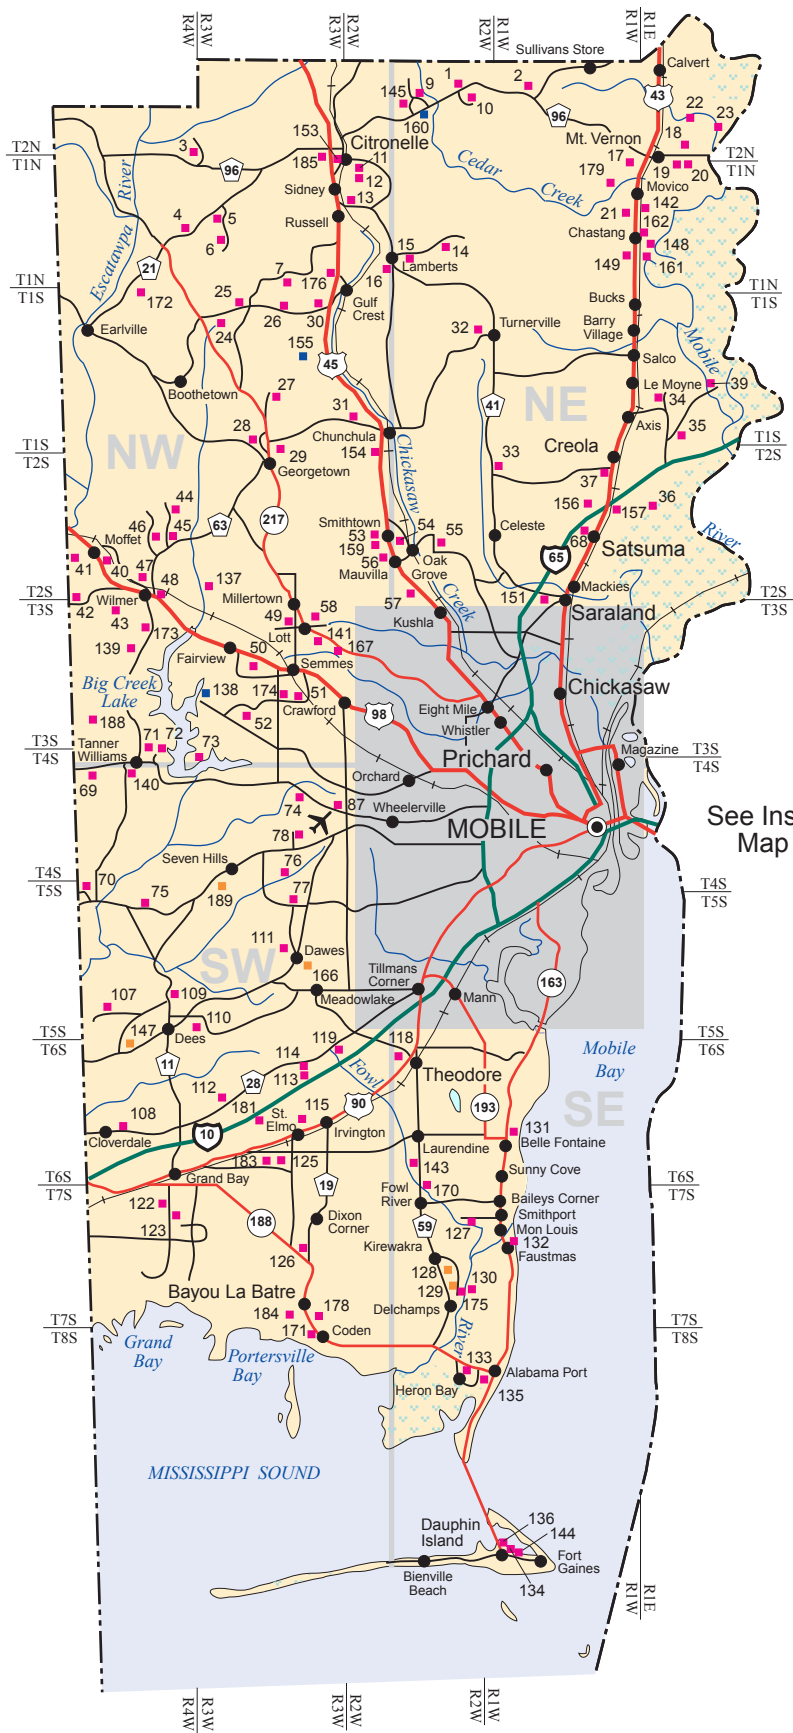

MOBILE COUNTY

See Inset Map

Legend

- 22 ■ Cemetery of known name and location
- 23 ■ Cemetery of unknown name
- 160 ■ Cemetery of uncertain location
- County seat
- City, town or village

Produced by the Dept. of Geography
 College of Arts and Sciences
 The University of Alabama