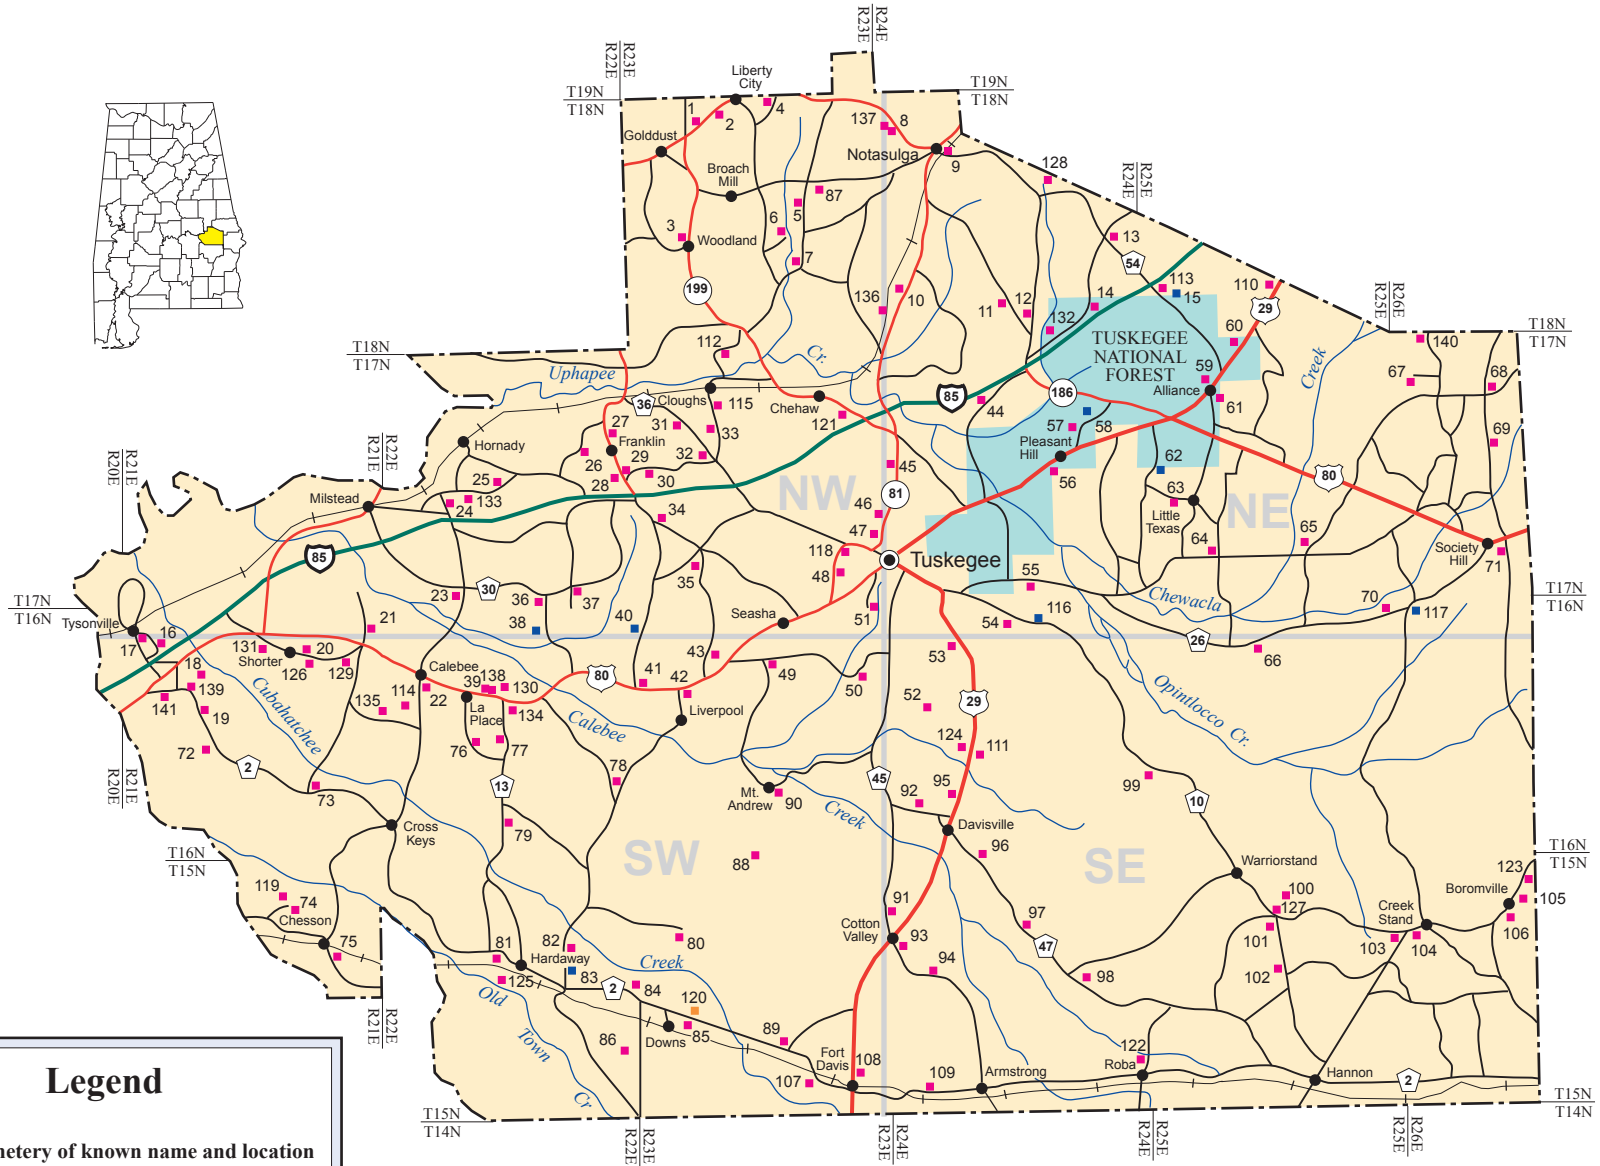

MACON COUNTY

Legend

- 32 ■ Cemetery of known name and location
- 50 ■ Cemetery of unknown name
- 38 ■ Cemetery of uncertain location
- ⊙ County seat
- City, town or village

Produced by the Dept of Geography
College of Arts and Sciences
The University of Alabama