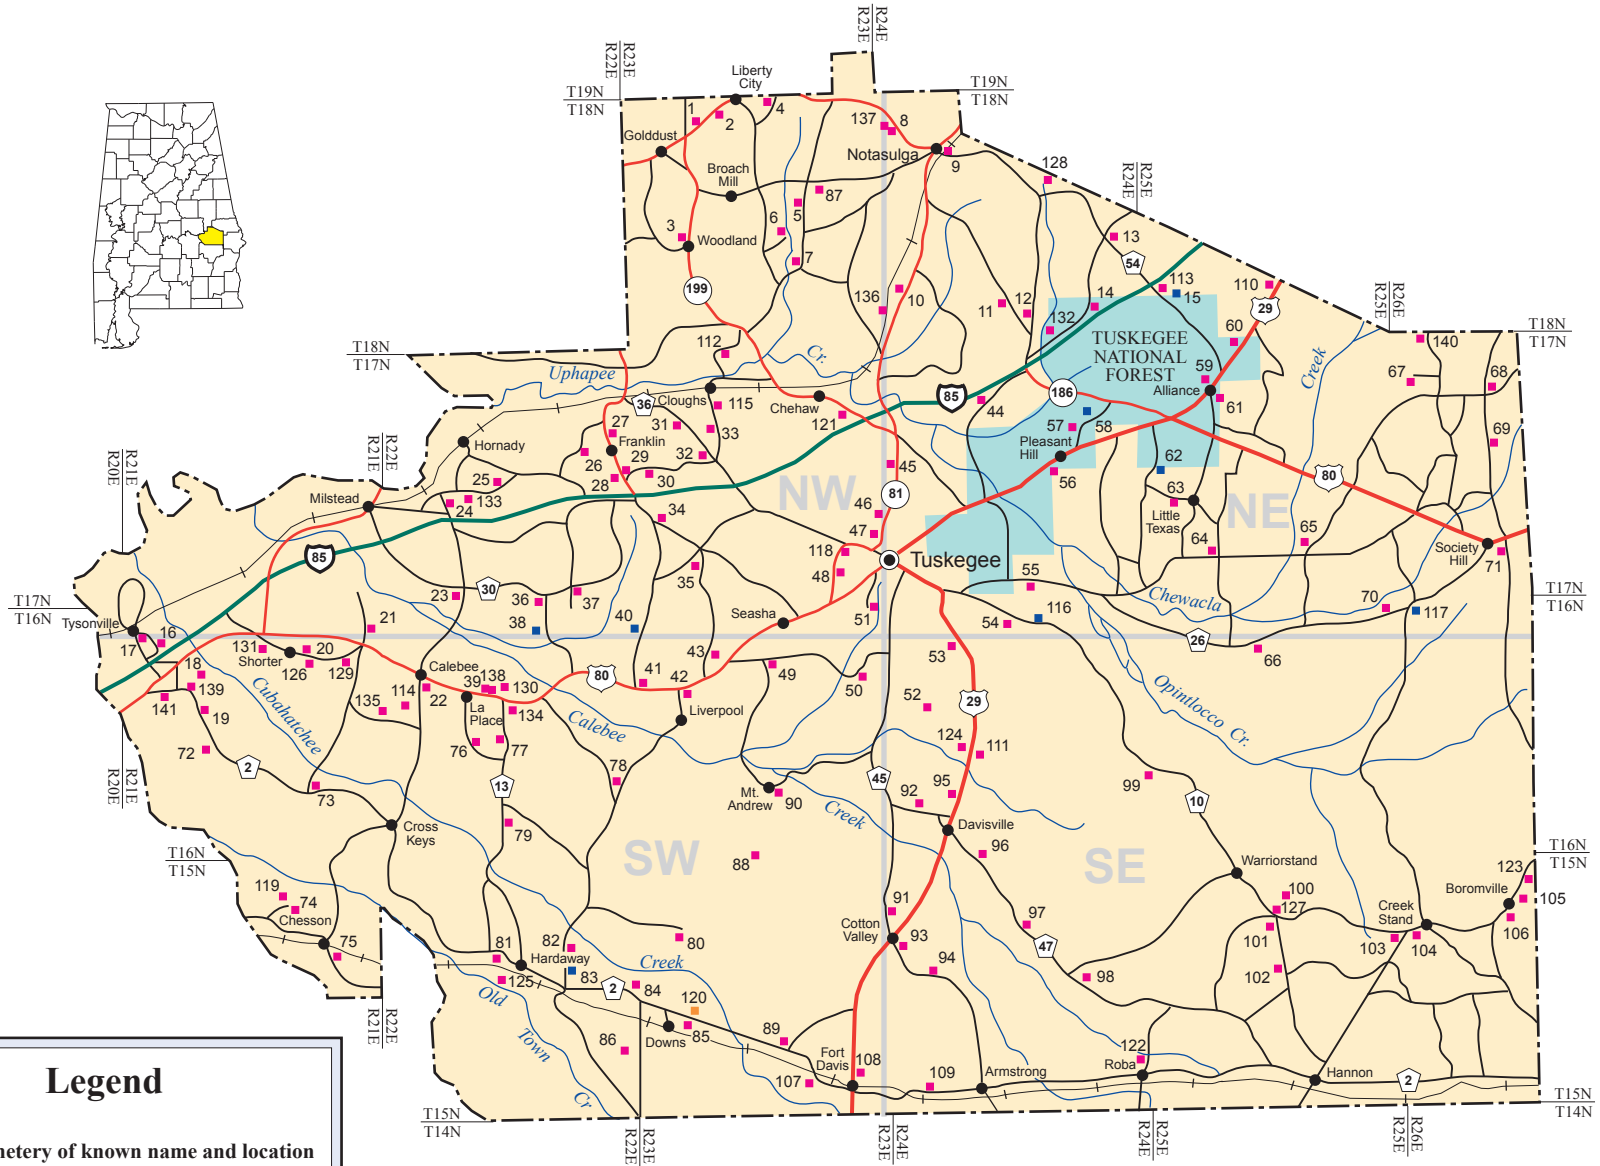

MACON COUNTY

Legend

- 32 ■ Cemetery of known name and location
- 50 ■ Cemetery of unknown name
- 38 ■ Cemetery of uncertain location
- County seat
- City, town or village

Produced by the Dept of Geography
College of Arts and Sciences
The University of Alabama