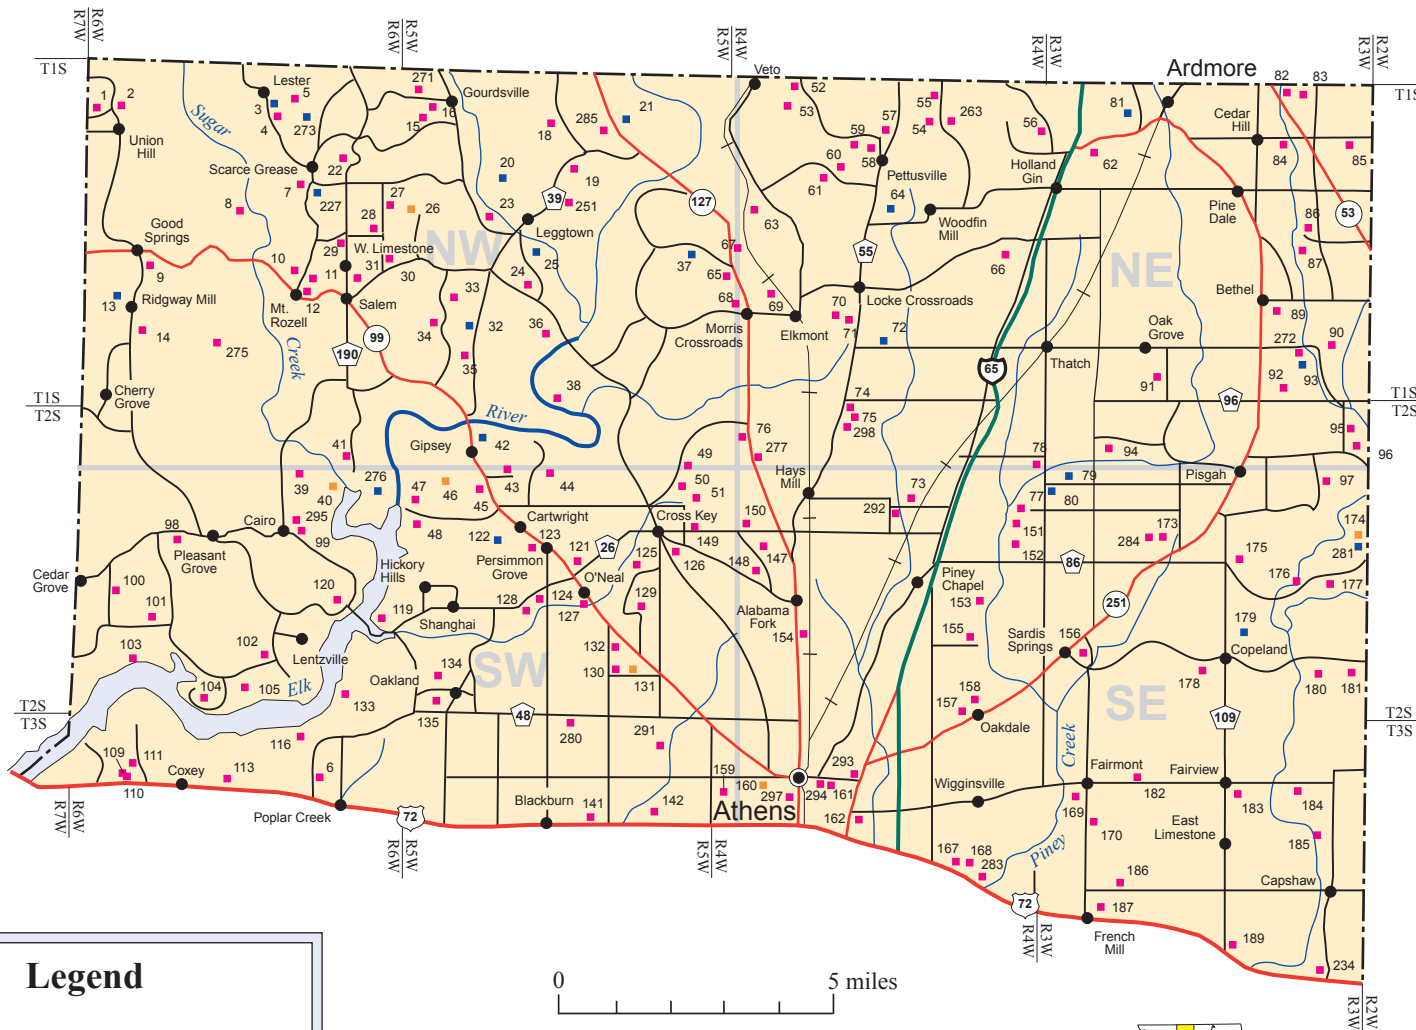

MAP 1

NORTHERN LIMESTONE COUNTY

Legend

- 33 ■ Cemetery of known name and location
- 26 ■ Cemetery of unknown name
- 32 ■ Cemetery of uncertain location
- County seat
- City, town or village

Produced by the Dept. of Geography
College of Arts and Sciences
The University of Alabama