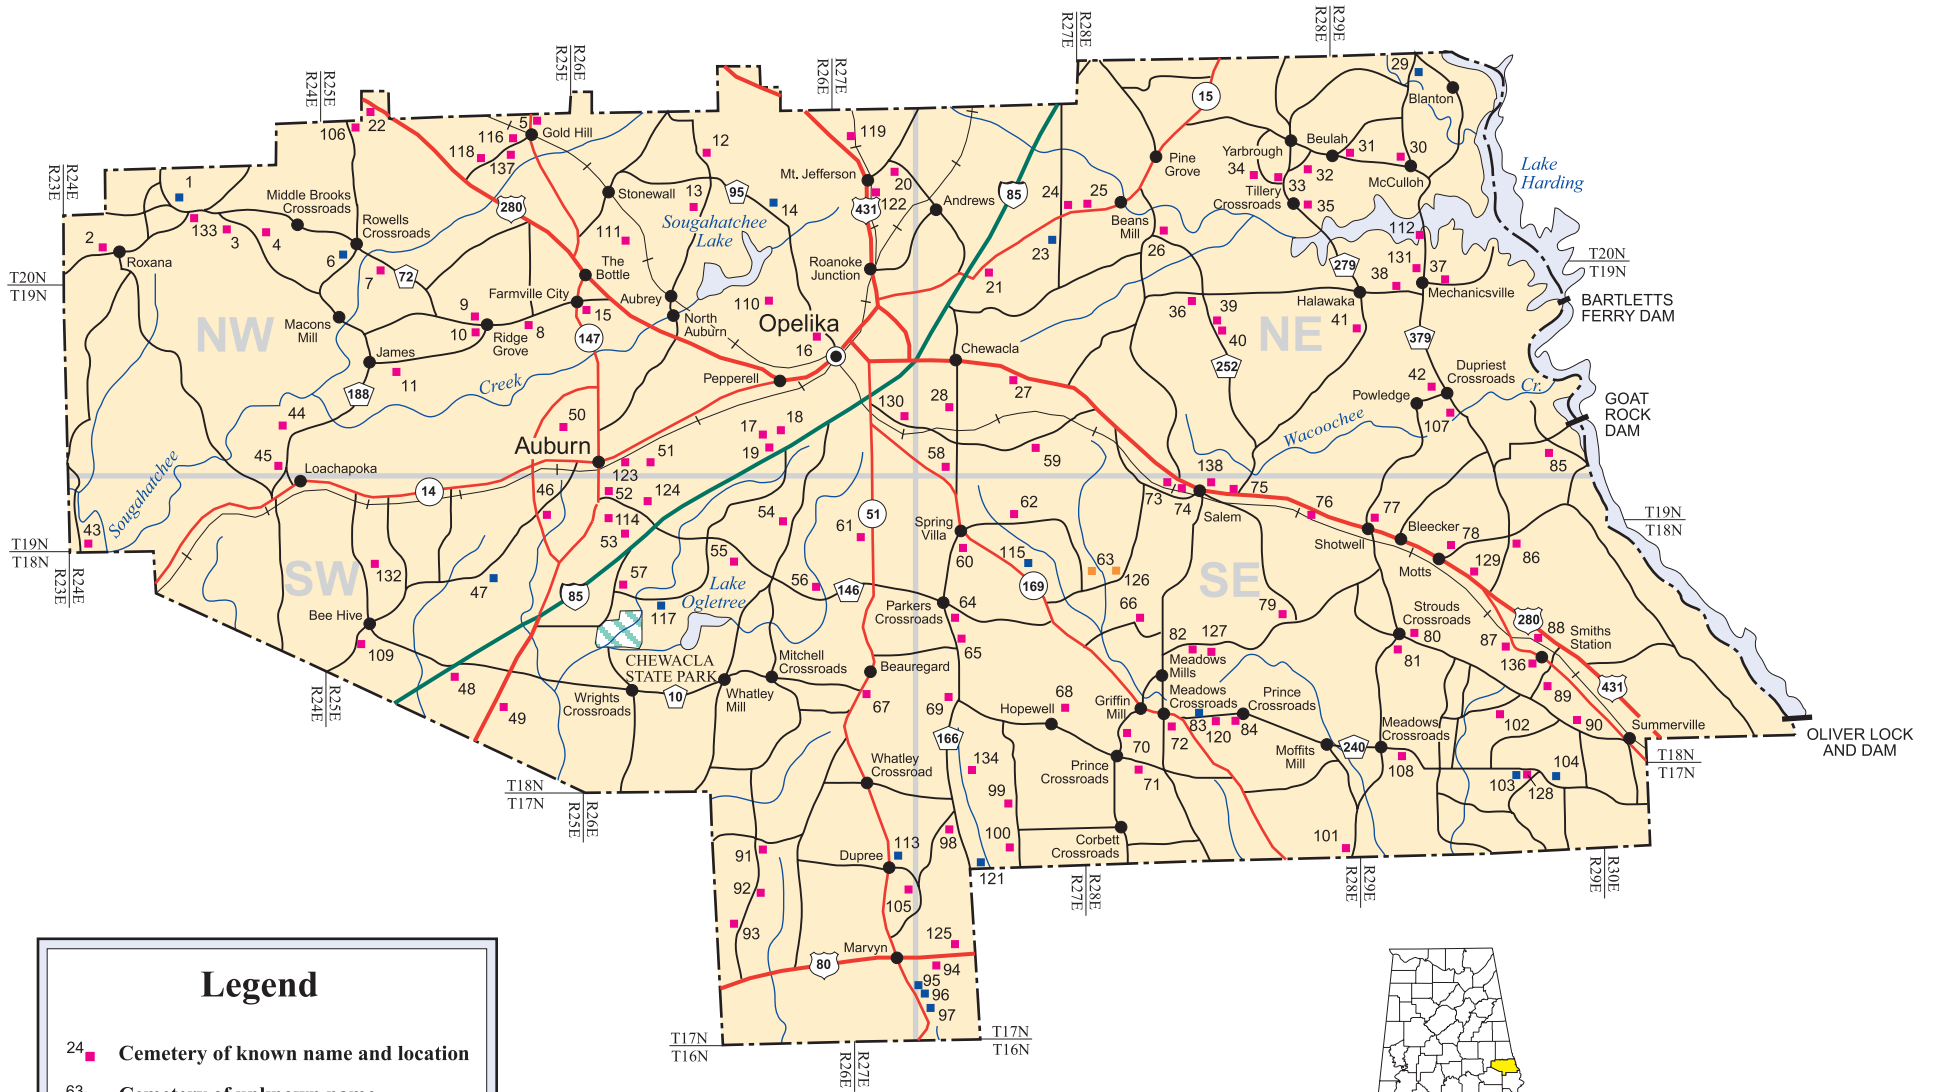

LEE COUNTY

Legend

- 24 ■ Cemetery of known name and location
- 63 ■ Cemetery of unknown name
- 23 ■ Cemetery of uncertain location
- County seat
- City, town or village

Produced by the Dept. of Geography
College of Arts and Sciences
The University of Alabama