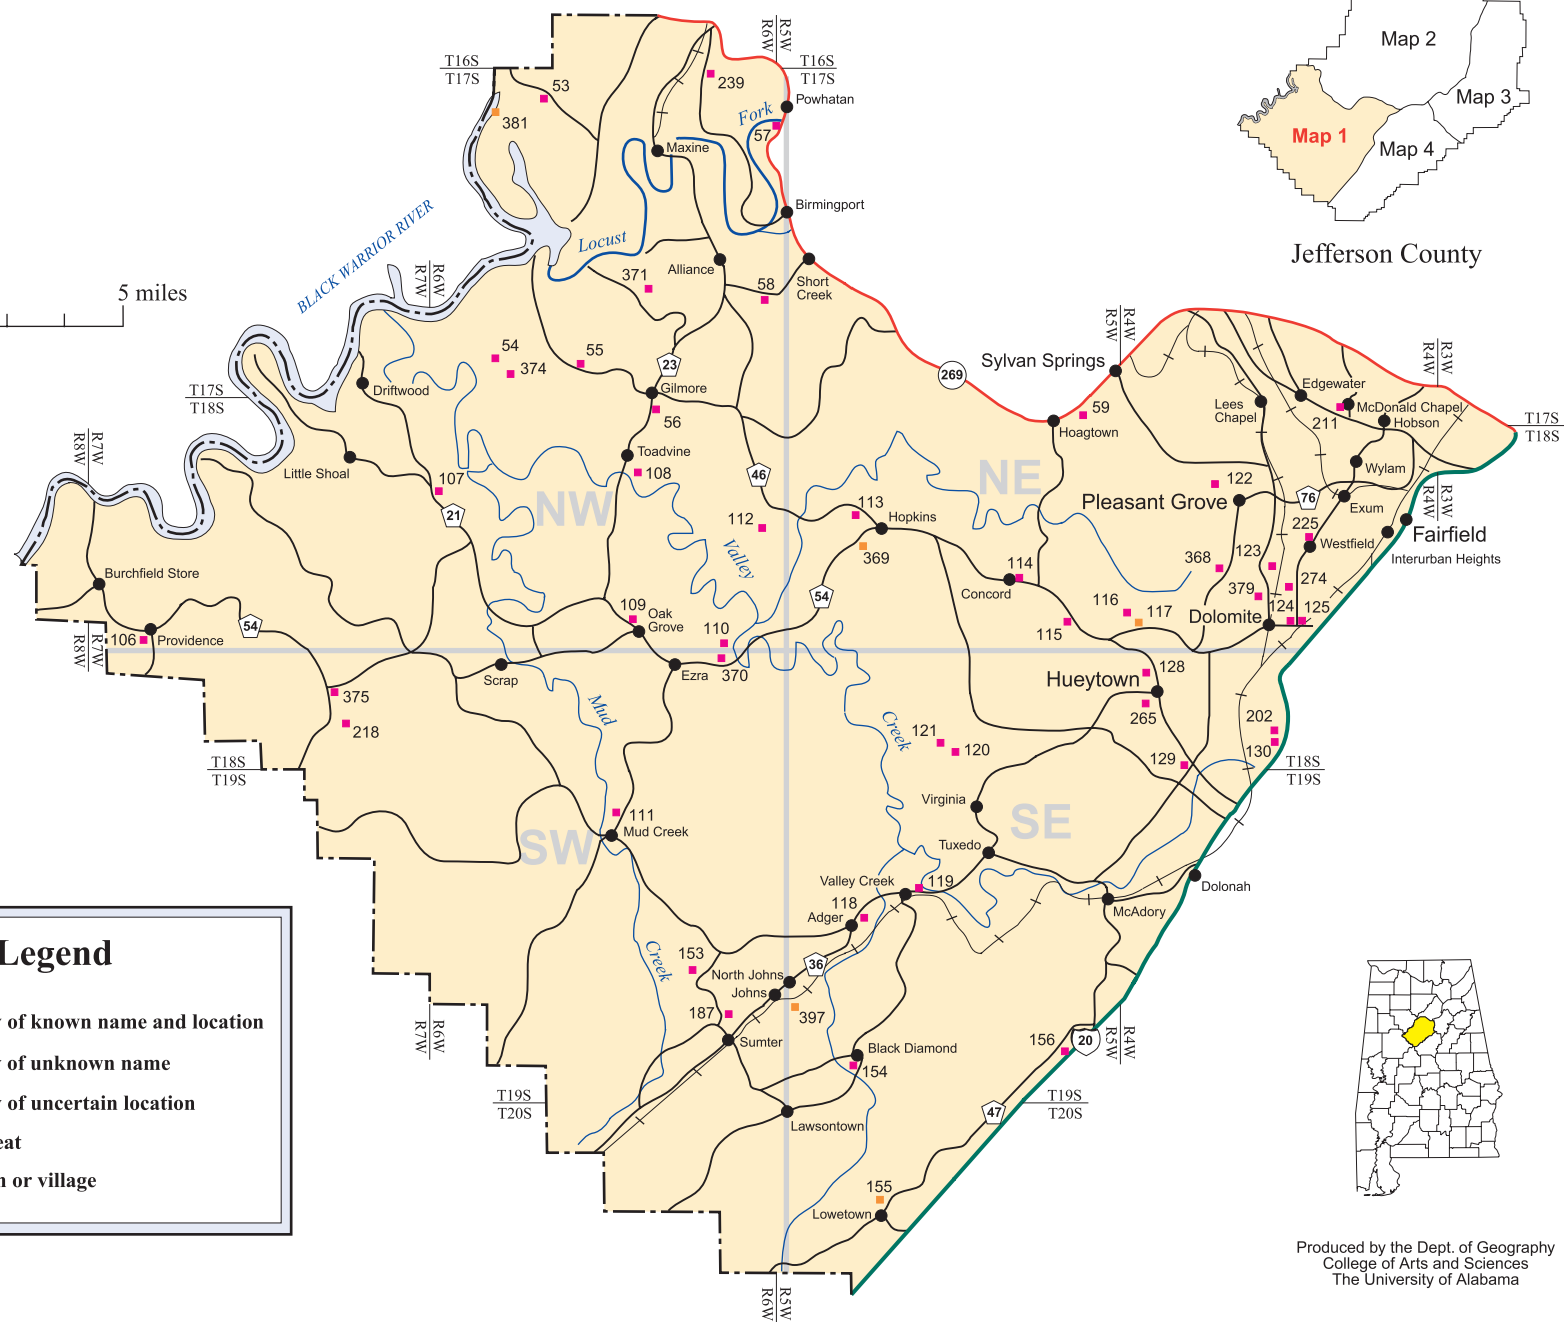

MAP 1

JEFFERSON COUNTY

Jefferson County

Legend

- 54 ■ Cemetery of known name and location
- 110 ■ Cemetery of unknown name
- 77 ■ Cemetery of uncertain location
- ⊙ County seat
- City, town or village

Produced by the Dept. of Geography
College of Arts and Sciences
The University of Alabama