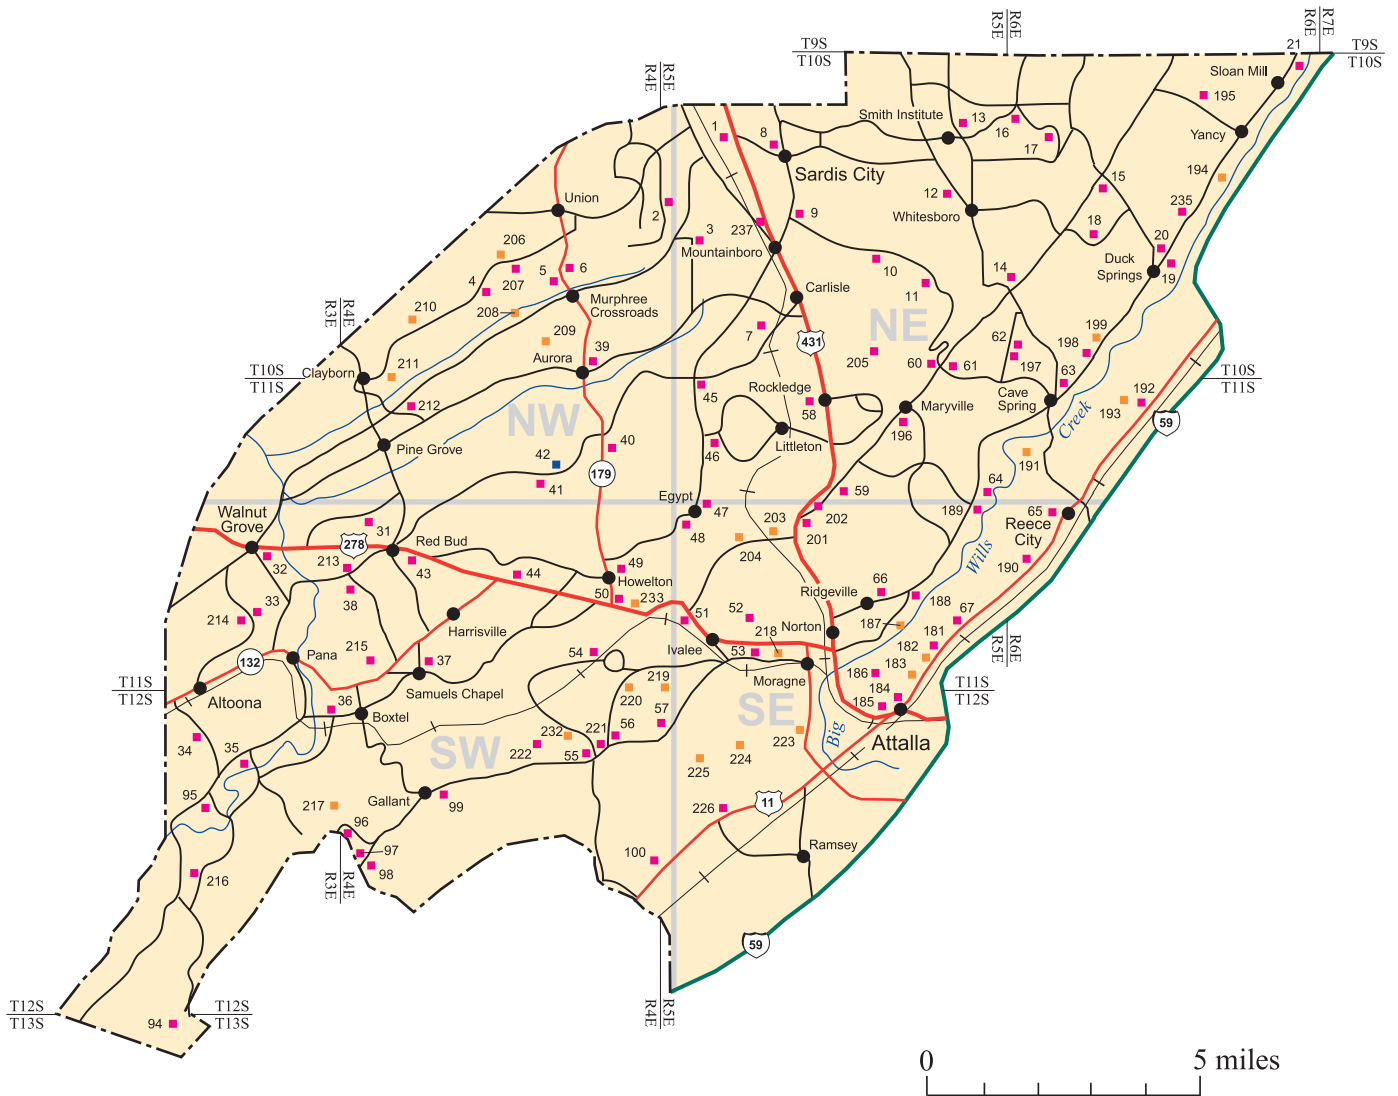

MAP 1 WESTERN ETOWAH COUNTY

Legend

- 32 ■ Cemetery of known name and location
- 199 ■ Cemetery of unknown name
- 42 ■ Cemetery of uncertain location
- County seat
- City, town or village