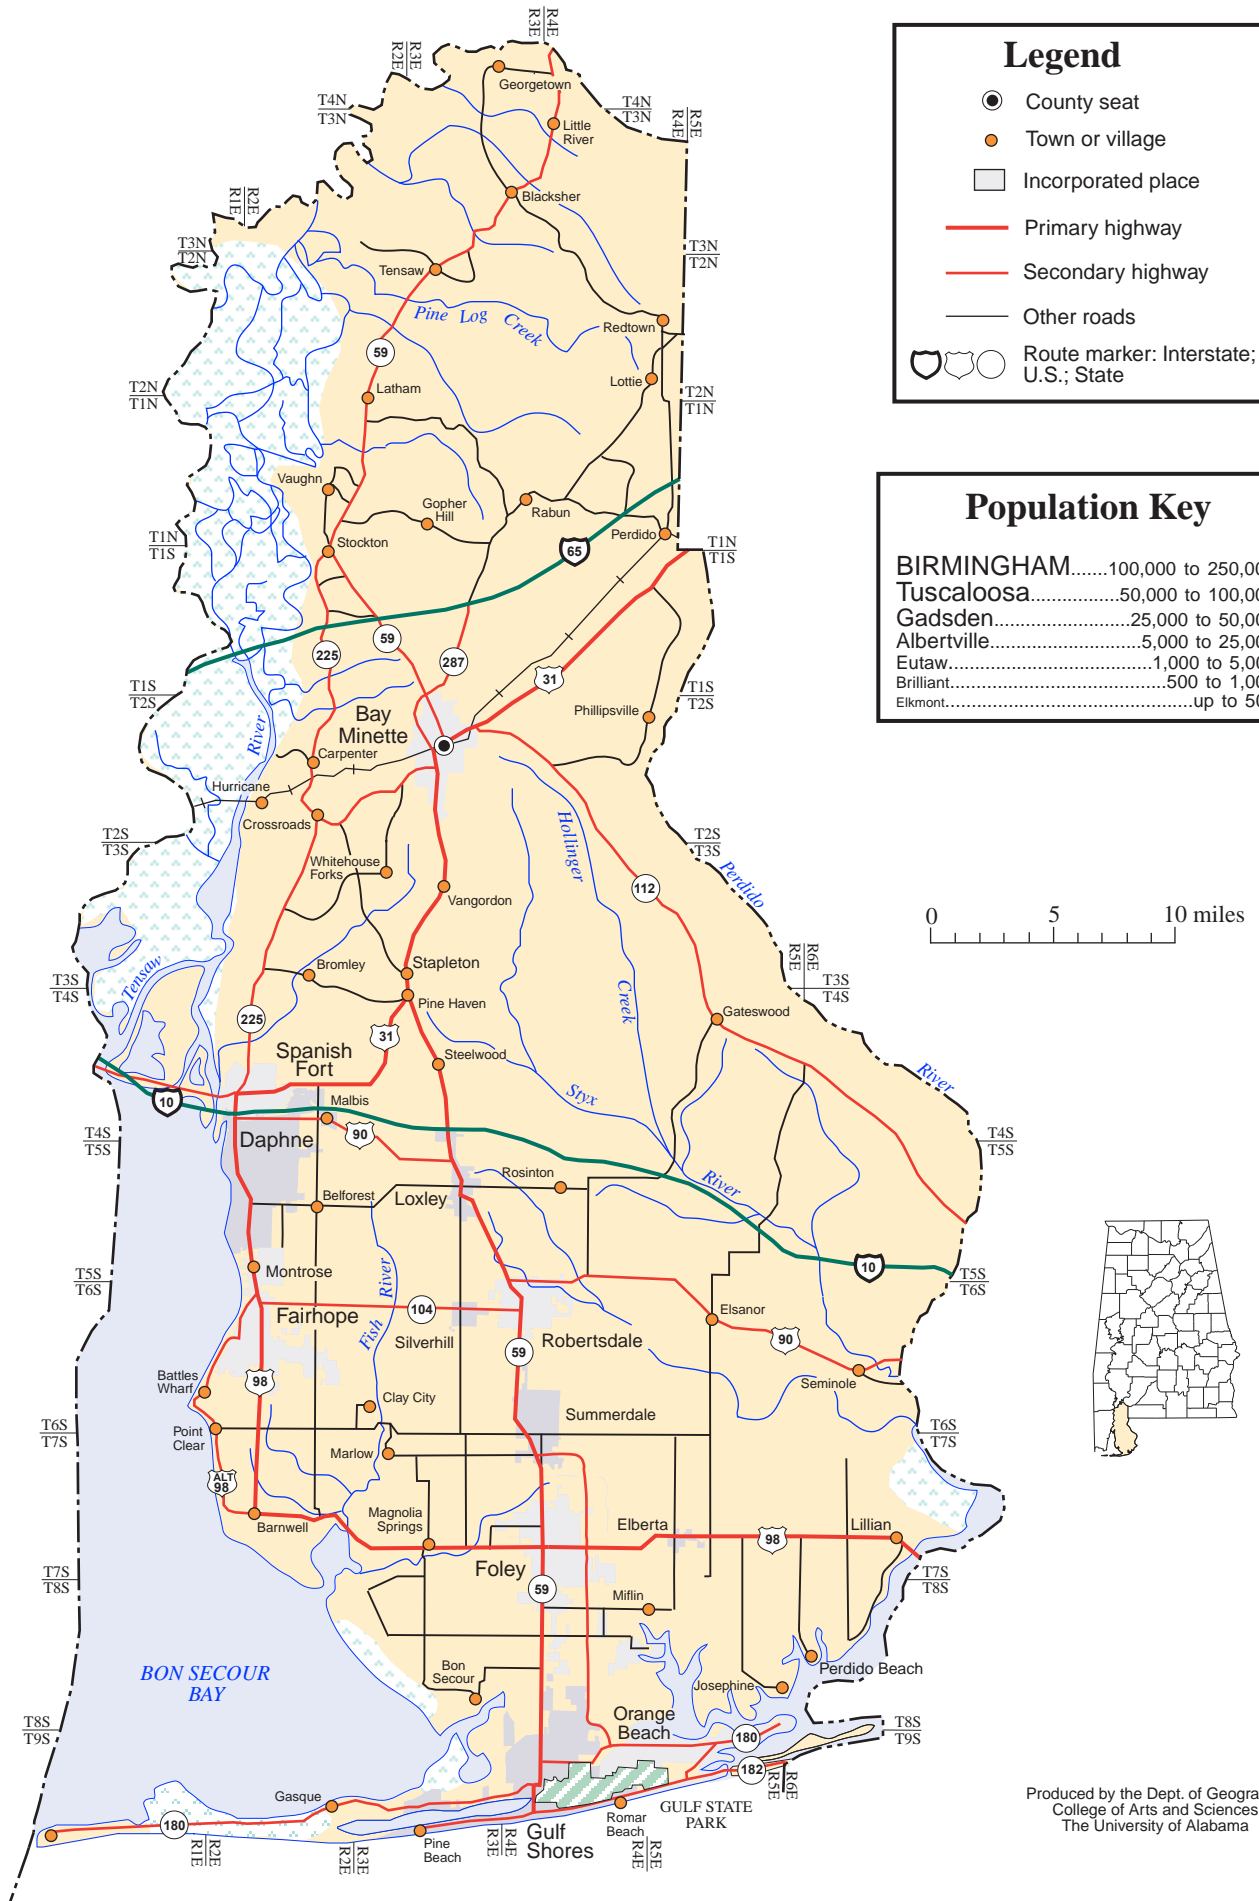

# BALDWIN COUNTY

### Legend

- County seat
- Town or village
- Incorporated place
- Primary highway
- Secondary highway
- Other roads
- Route marker: Interstate; U.S.; State

### Population Key

BIRMINGHAM.....	100,000 to 250,000
Tuscaloosa.....	50,000 to 100,000
Gadsden.....	25,000 to 50,000
Albertville.....	5,000 to 25,000
Eutaw.....	1,000 to 5,000
Brilliant.....	500 to 1,000
Elkmont.....	up to 500

Produced by the Dept. of Geography  
College of Arts and Sciences  
The University of Alabama