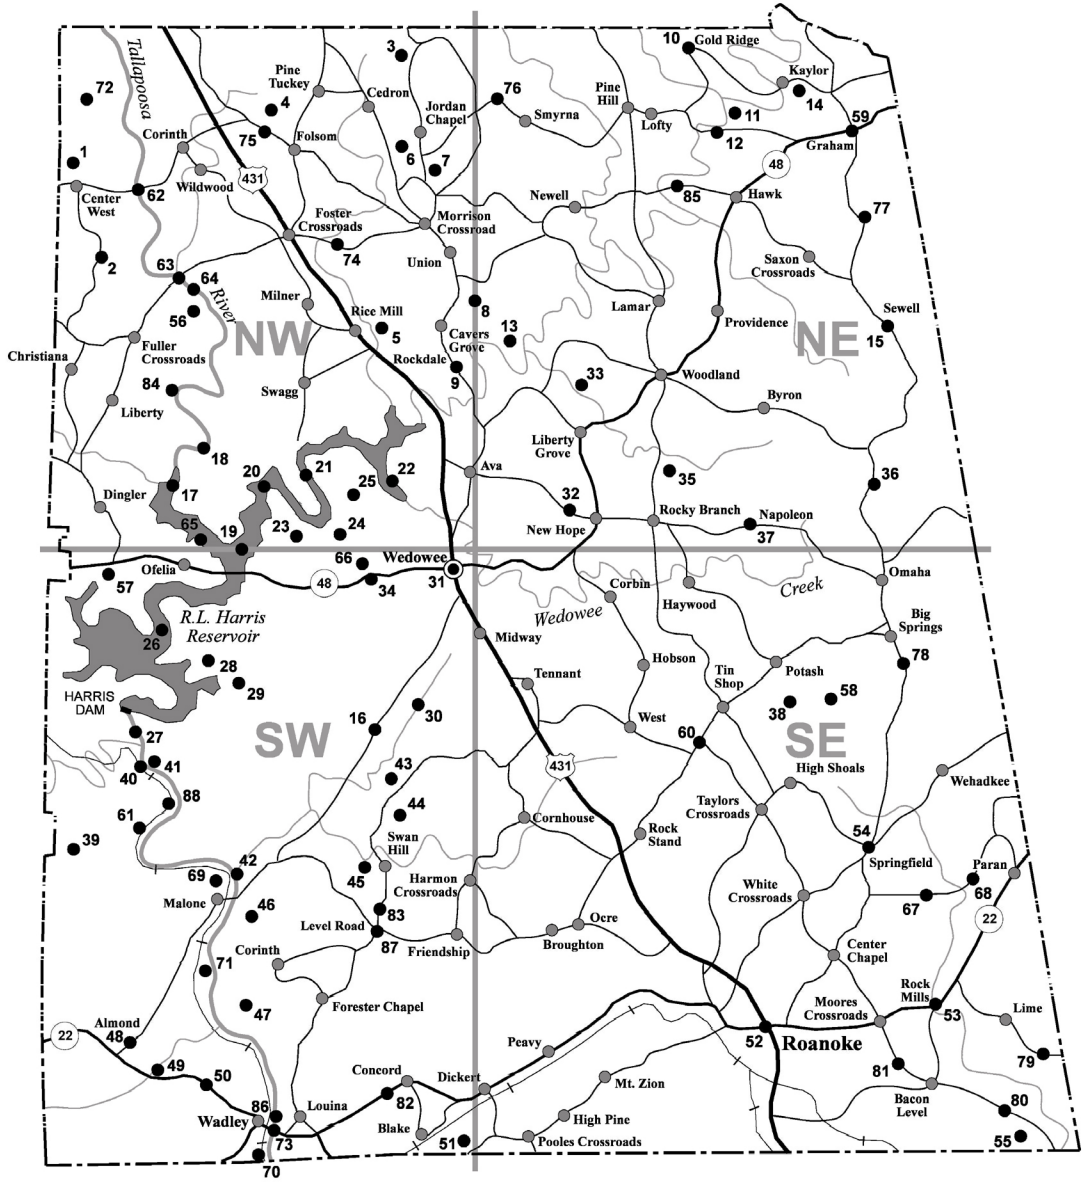

RANDOLPH COUNTY

Legend

- County seat
- Wadley Current place name
- 50 Historic place name
- Almond 48 Current place with variant name
- Primary highway
- Secondary highway
- Other roads

RANDOLPH County Population

2000.....	22,380
1990.....	19,881
1980.....	20,075
1970.....	18,331
1960.....	19,477
1950.....	22,513
1940.....	25,516
1930.....	26,861
1920.....	27,064
1910.....	24,659
1900.....	21,647
1890.....	17,219
1880.....	16,575
1870.....	12,006
1860.....	20,059
1850.....	11,581
1840.....	4,973
1832.....	established