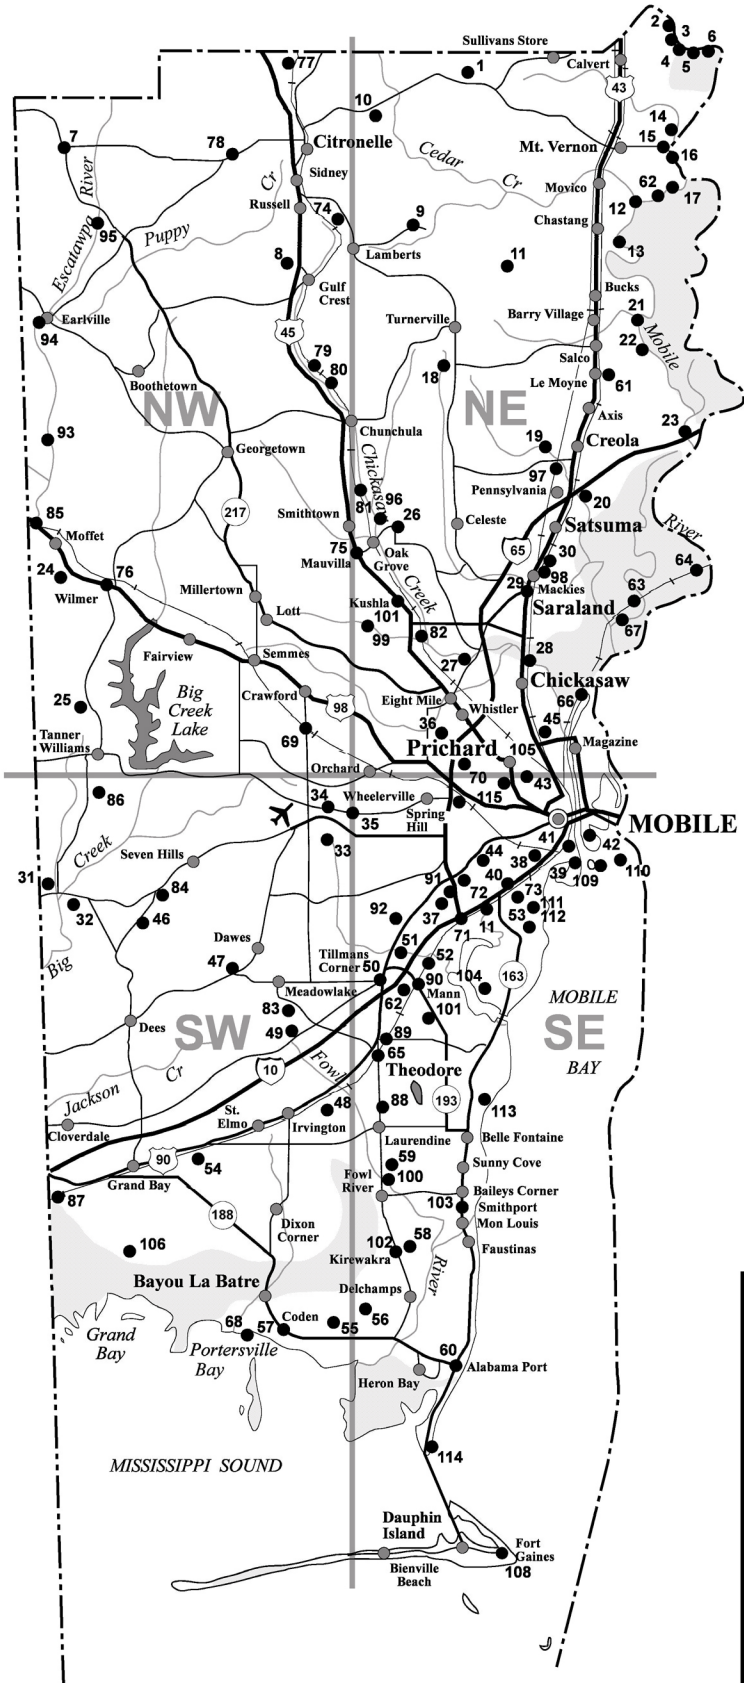

MOBILE COUNTY

MOBILE County Population	
2000	399,843
1990	378,643
1980	364,980
1970	317,308
1960	314,301
1950	231,105
1940	141,974
1930	118,363
1920	100,117
1910	80,854
1900	62,740
1890	51,587
1880	48,653
1870	49,311
1860	41,131
1850	27,600
1840	18,741
1830	6,267
1820	2,672
1812	established

Produced by the Dept. of Geography
College of Arts and Sciences
The University of Alabama

Legend

- County seat
- Seven Hills Current place name
- 47 Historic place name
- Wheelerville 35 Current place with variant name
- Primary highway
- Secondary highway
- Other roads